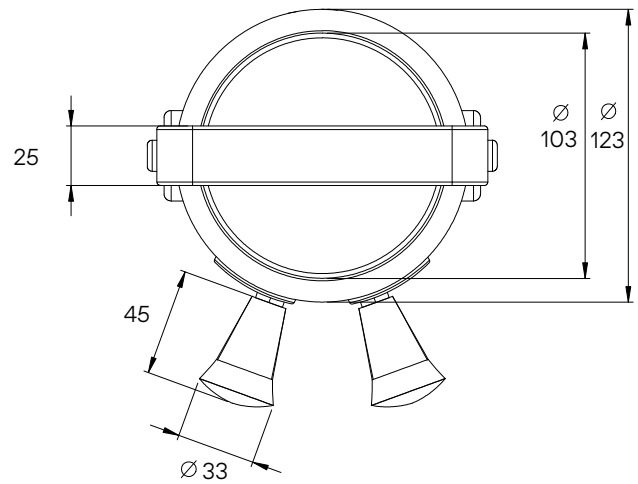

Connectivity

Bluetooth 5.0 (AAC, SBC), 2x 3.5mm Aux input/output

Weight

2 lbs

Body and legs available in smooth-touch or soft-touch

Pistachio

Eye rings

Zinc Yellow

Headphones

Soft Gray

Dimensions

Total weight: 2 lbs

Contact info

sales@muzo-works.com

360 Kiwanis Blvd,
West Hazleton, PA 18202

(570) 788 0888