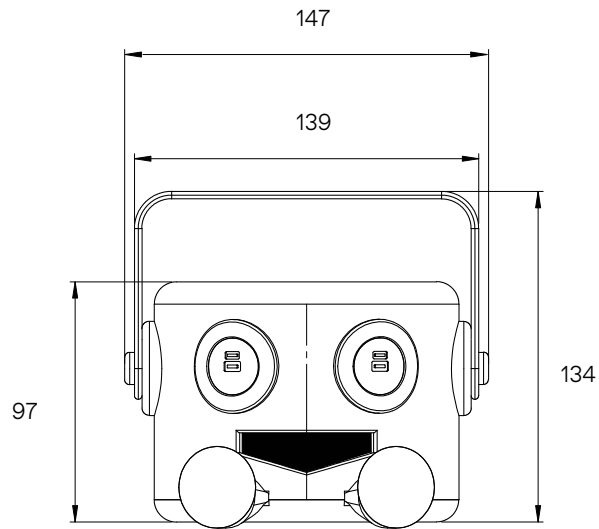

Connectivity

Bluetooth 5.0 (AAC, SBC), 2x 3.5mm Aux input/output

Weight

2 lbs

Body and legs available in smooth-touch or soft-touch

Pistachio

Eye rings

Zinc Yellow

Headphones

Soft Gray

Dimensions

Total weight: 2 lbs

Contact info

sales@muzo-works.com

360 Kiwanis Blvd,
West Hazleton, PA 18202

(570) 788 0888