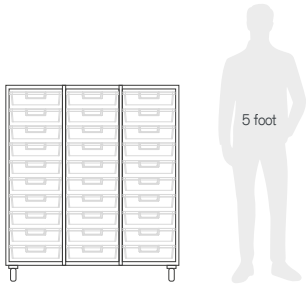

Go Storage

Triple Mobile Tower (Slimline)

Modules	Code	Price (trays not inc)
30	GO/TMT/S/30/ECO	2588

Dimensions

W 43½ x H 45 x D 18