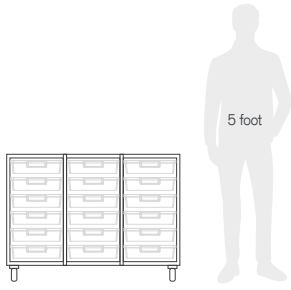

Go Storage

Triple Tall Cart (Slimline)

Modules	Code	Price (trays not inc)
18	GO/TTC/S/18/ECO	2122

Dimensions

W 43½ x H 29 ¾ x D 18