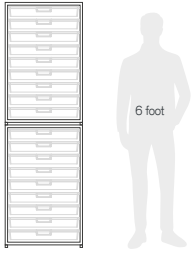

Go Storage

Single Wall Unit (Wide)

Modules	Code	Price (trays not inc)
18	GO/SWU/W/18/ECO	3390

Dimensions

W 20 $\frac{7}{8}$ x H 75 $\frac{1}{2}$ x D 17