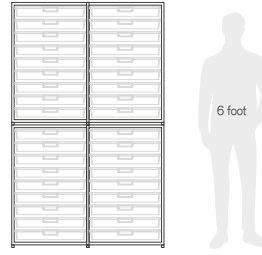

Go Storage

Double Wall Unit (Wide)

Modules	Code	Price (trays not inc)
36	GO/DWU/W/36/ECO	4296

Dimensions

W 40 $\frac{3}{4}$ x H 75 $\frac{1}{2}$ x D 17

Notes

Trays not included.

Tray reference

Size	Module space
Single	1
Double	2
Triple	3
Quad	4