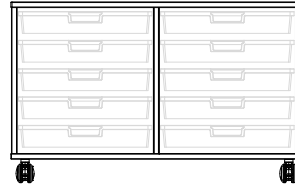

Stash mobile storage

Double width

Modules	Height	Code	Top	Price
4	14.7	ST/CAB/D/4	Tier 1	1900
			Tier 2	2088
			Tier 3	2297
6	19	ST/CAB/D/6	Tier 1	2054
			Tier 2	2259
			Tier 3	2485
8	23.6	ST/CAB/D/8	Tier 1	2225
			Tier 2	2448
			Tier 3	2691
10	29.7	ST/CAB/D/10	Tier 1	2461
			Tier 2	2705
			Tier 3	2975
14	34.6	ST/CAB/D/14	Tier 1	2727
			Tier 2	2999
			Tier 3	3296

Doors can be fit on each compartment

POA

Overall Dimensions

Width 40.3" Depth 19.7"

Notes

Side and back finish is Wilsonart North Sea
Doors available, please contact us if this is something you require.

Links

[← Contents](#) [↗ Finishes](#)