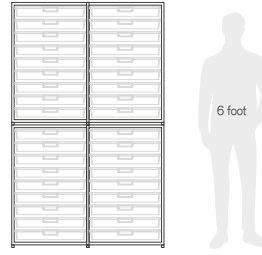

Go Storage

Double Wall Unit (Wide)

Modules	Code	Price (trays not inc)
36	GO/DWU/W/36/ECO	4296

Dimensions

W 40 $\frac{3}{4}$ x H 75 $\frac{1}{2}$ x D 17

Notes

Trays not included.

Tray reference	Size	Module space
	Single	1
	Double	2
	Triple	3
	Quad	4