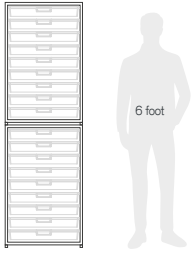

Go Storage

Single Wall Unit (Wide)

Modules	Code	Price (trays not inc)
18	GO/SWU/W/18/ECO	3390

Dimensions

W 20 $\frac{7}{8}$ x H 75 $\frac{1}{2}$ x D 17