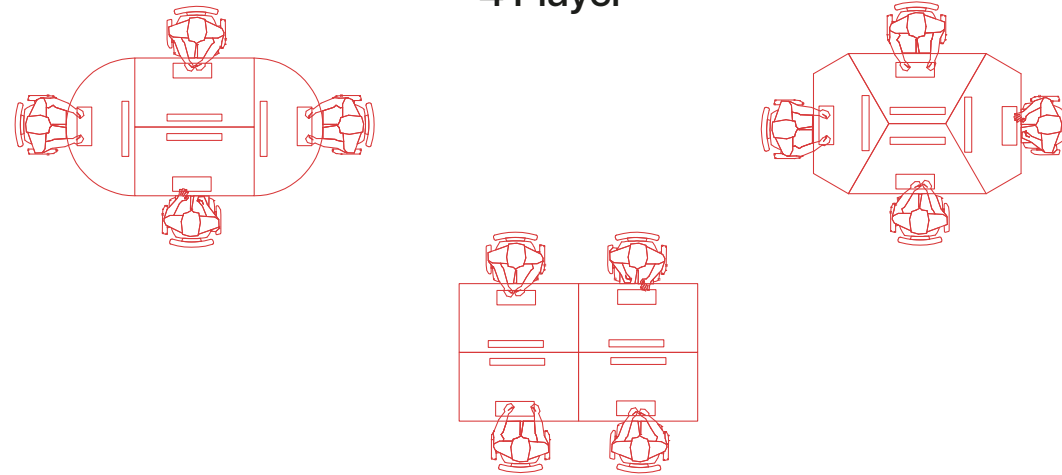

Esports Layouts

4 Player

3 Player