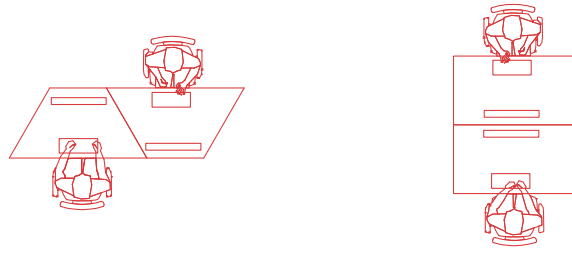

Esports Layouts

2 Player