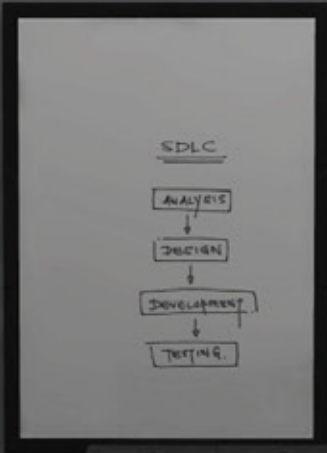

THE 8 RULES

1. CONSISTENCY.
2. CLARITY.
3. FEEDBACK.
4. SMALL STEPS ✓
5. SIMPLE OVER COMPLEX.
6. REMEMBER AGENT.
7. PUT USER IN CONTROL.
8. REDUCE WHAT YOU REALLY LOVE.