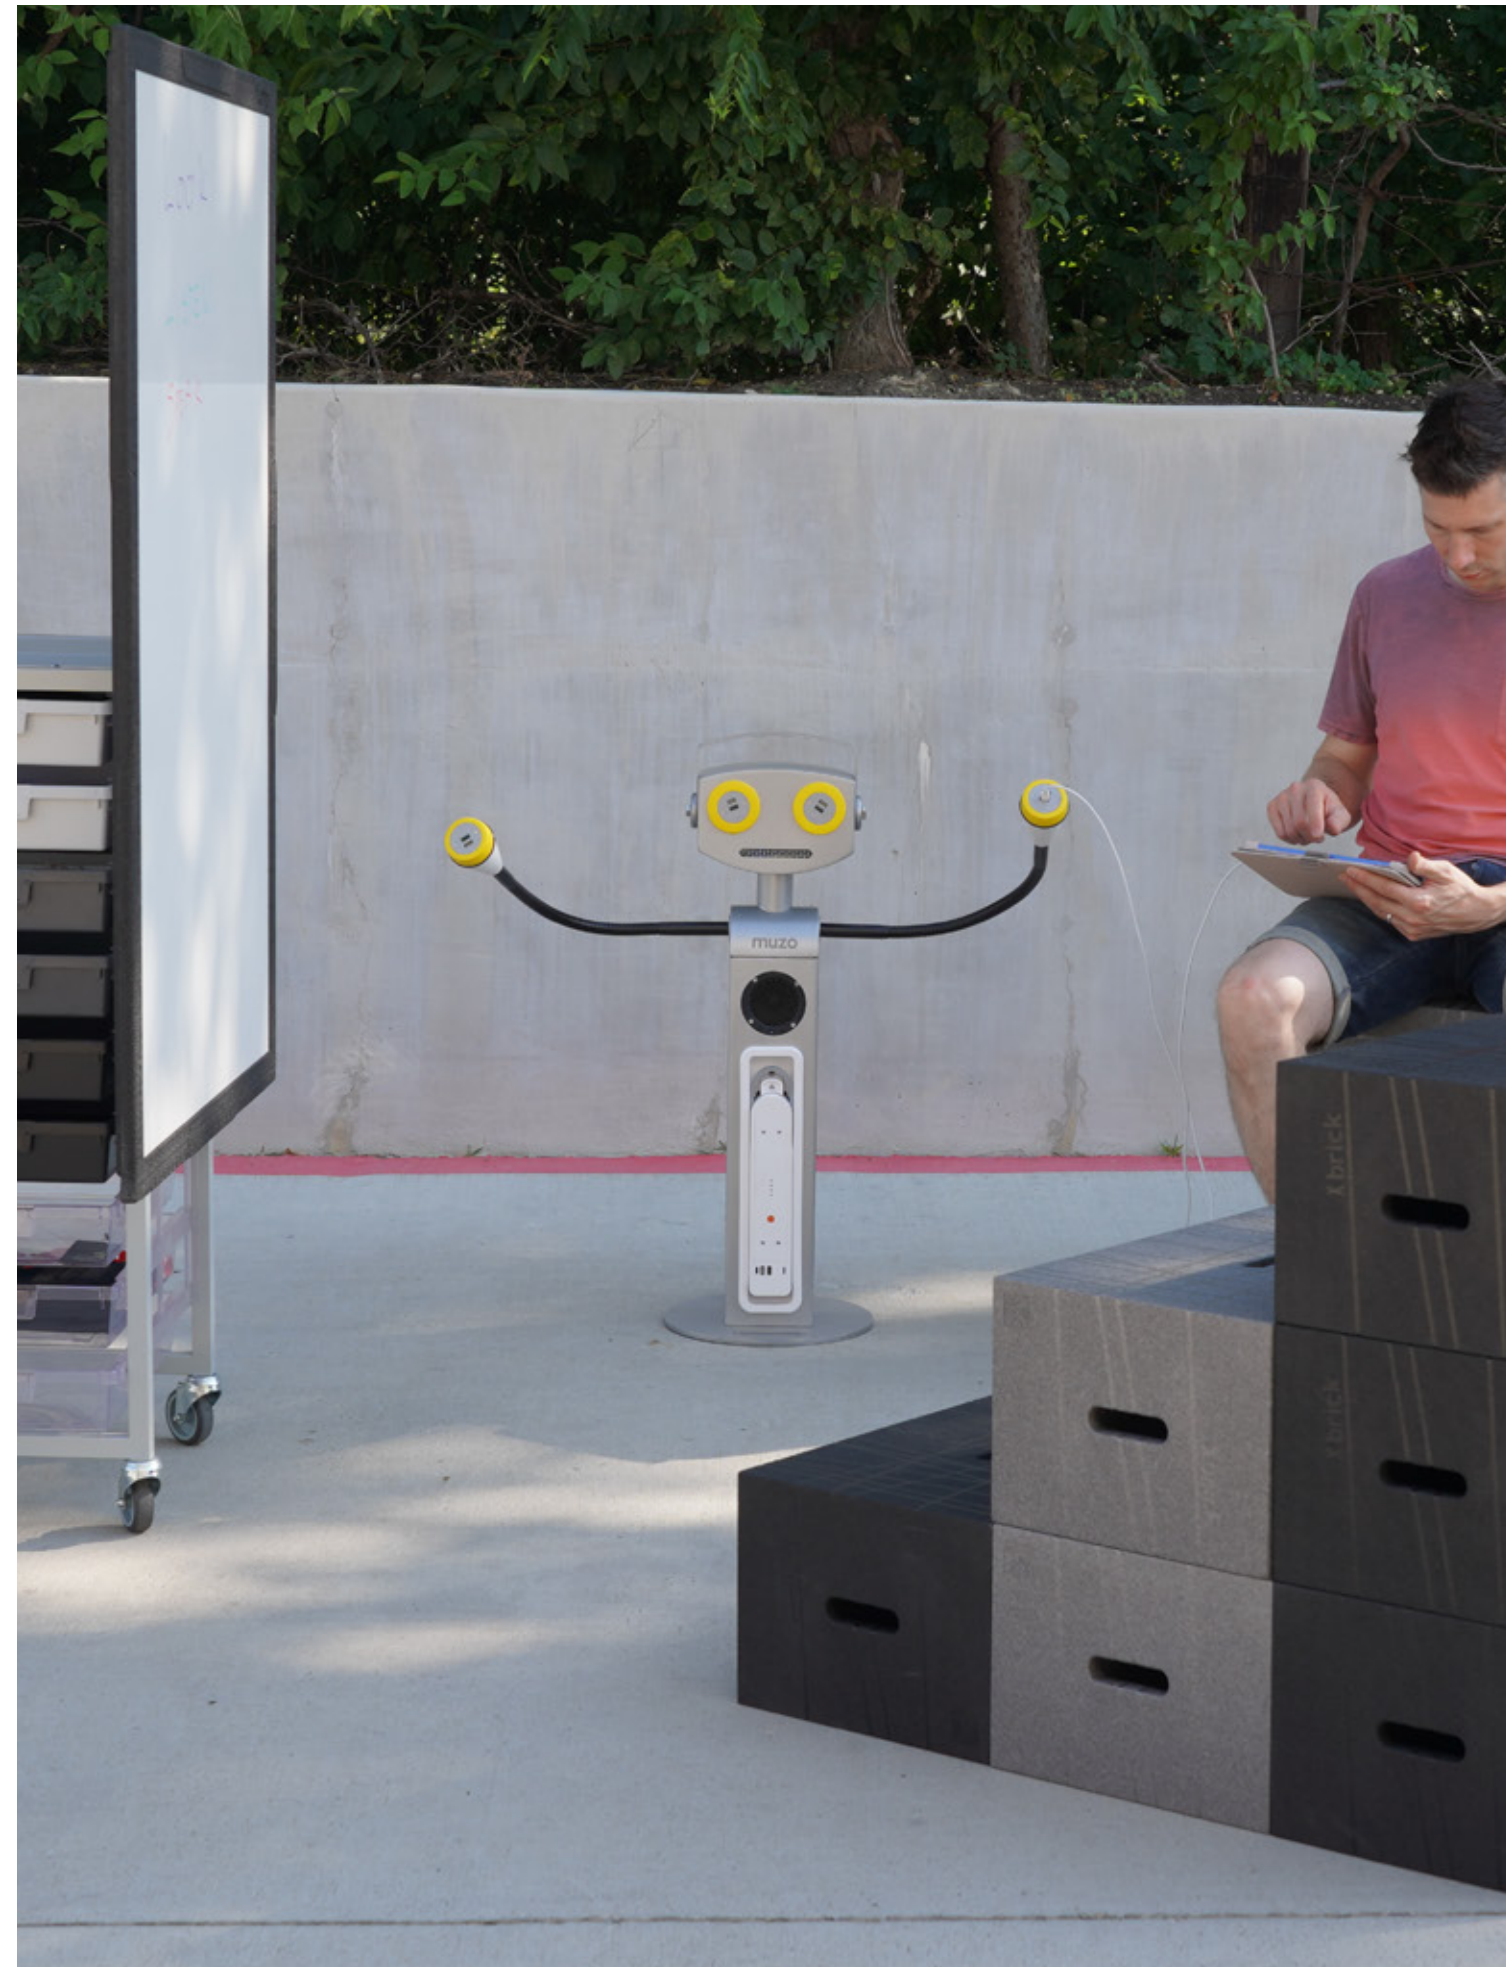

Add a sense of fun to any learning environment with Juice Bot®. Supplies wireless power and the Aux version has a bluetooth speaking that delivers crystal clear sound.

Xbrick

Xbrick is a flexible multifunction module, suitable for indoor and outdoor use.

Flomo

A light-weight, magnetic, writable board that is highly durable and works great both indoor and outdoor.

Ping Pong

All work and no play - not the case with Ping-Pong. Hardwearing and rust-resistant, this heavy-duty aluminum table can withstand wind, rain and the most passionate of games.

A-frame

The A-Frame is a contemporary take on a classic shape. Welded using high quality recycled aluminum, its simple silhouette is ideal for inside and outside areas like canteens, breakout spaces, gardens and terraces.

K-seat

The ideal chair for any classroom, breakout area, dining hall, cafe, exam hall and outdoor space.

Mini Mobile

Mobile, folding and nesting table system that is ideal for collaborative and solo learning.