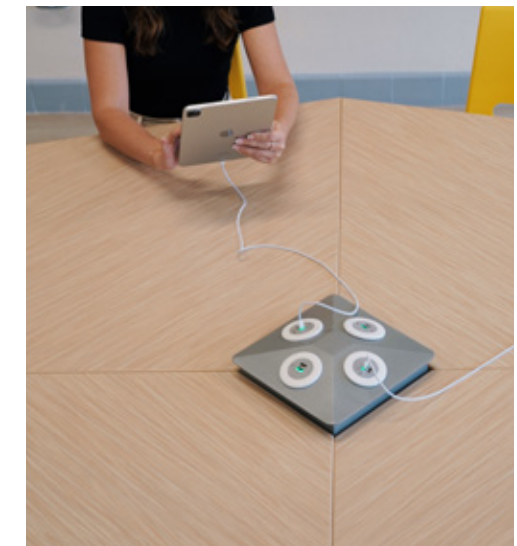

Juice Tree®

A mobile, wireless power tower designed to work with Kite®.