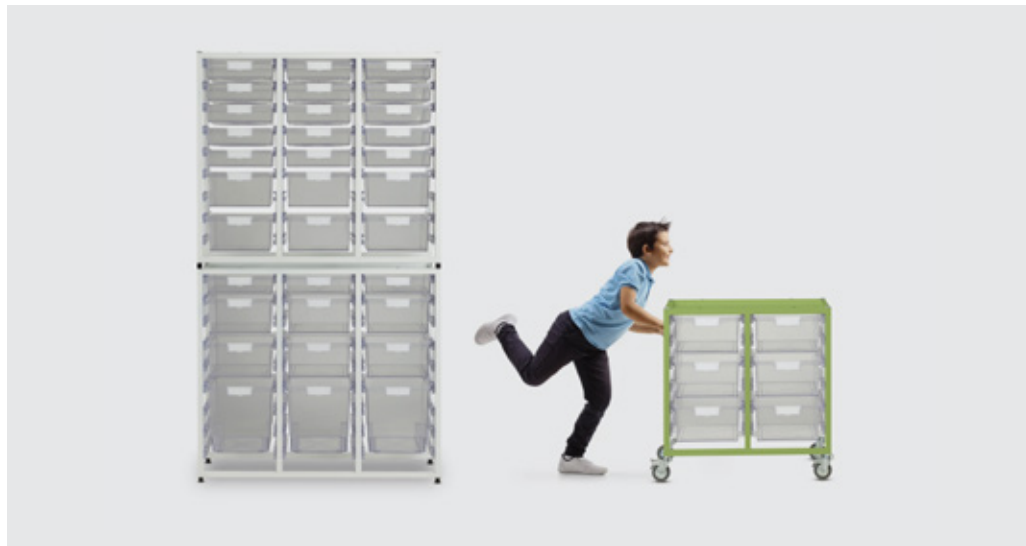

Go Storage

Robust storage units and carts available in an array of colors.