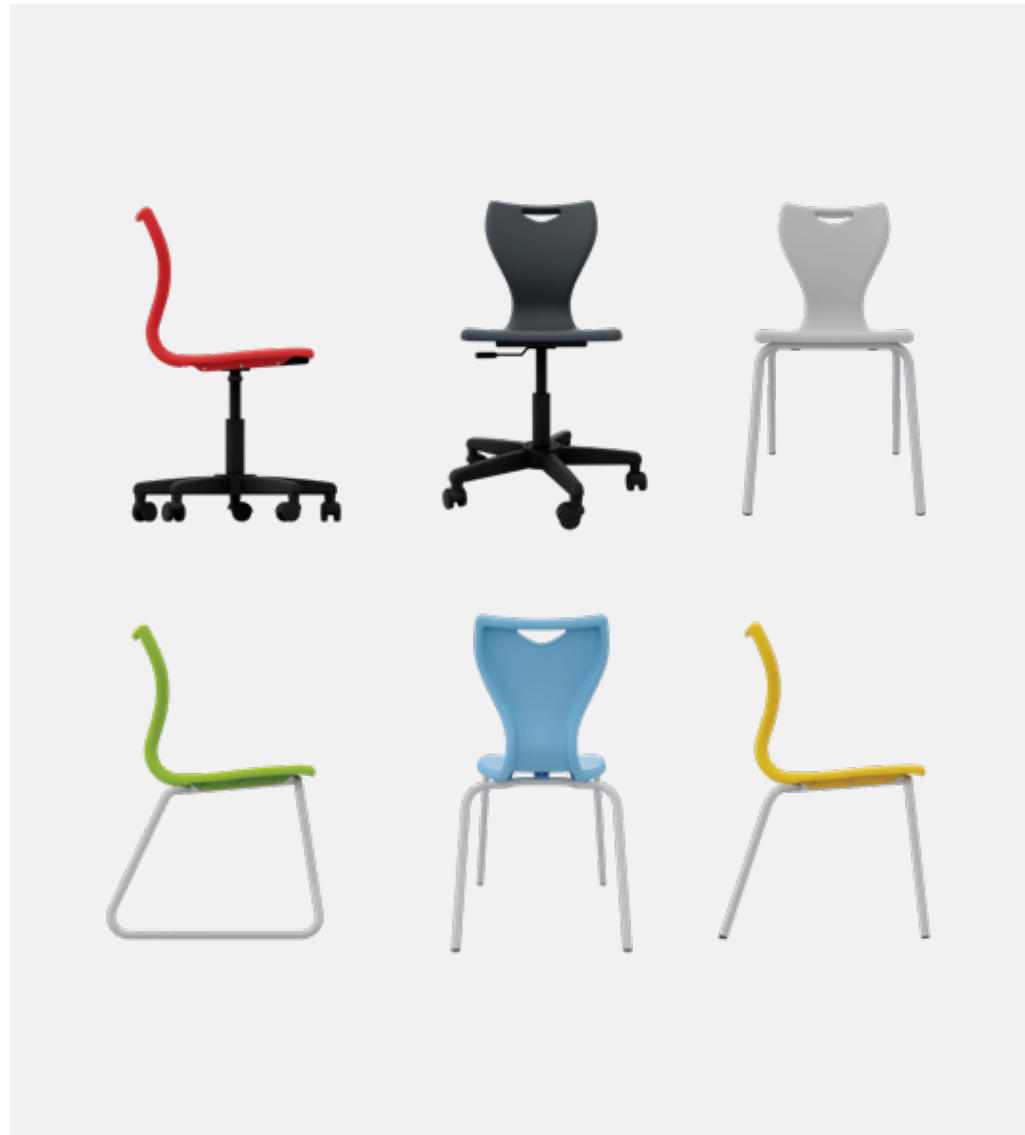

Nook

The Nook is designed as a comfortable lounge chair for school lobbies, break-out areas, library projects or waiting areas.

Giant Donut

As the name tells us, nothing more than a giant donut that you can sit on.

K-stool

A stackable and highly durable stool.

Block

A robust and durable indoor/outdoor table and bench.

R2

R2 is a mobile buffet which allows you to store your personal belongings in the recess under seat.

Edge

Edge was conceived as a dash of boldness for inside and outside space. Designed with a chunky aluminum base that looks splendid when powder-coated in a vibrant color.

MBob classic

A practical and colorful chair range for classrooms.