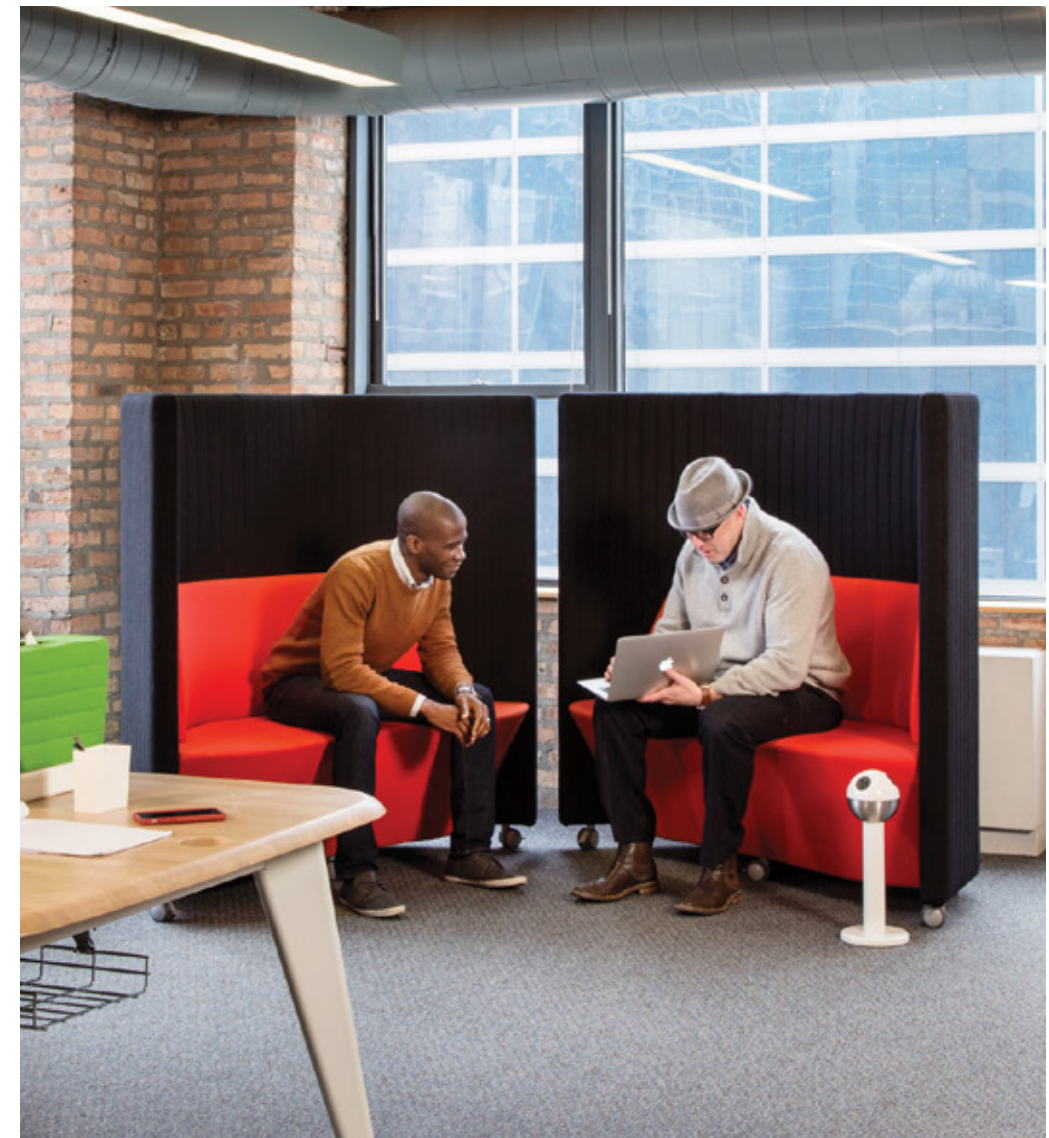

K-seat

The ideal chair for any classroom, breakout area, dining hall, cafe, exam hall and outdoor space.

Mini Mobile

Mobile, folding and nesting table system that is ideal for collaborative and solo learning.

A modular seating system for education, public spaces, waiting areas and offices.

Q-rise

A battery powered height adjustable desk.

Love Seat

There's room for two with this wire frame lounge chair.
Works both indoor and outdoor.

Waltzer

A simple, mobile roll around sofa and workstation that provides multiple ways of collaborating and working within an open plan interior.

Alfresco Bench

Beautiful surfaces and a contrasting brushed stainless steel frame make Alfresco Bench a statement piece.