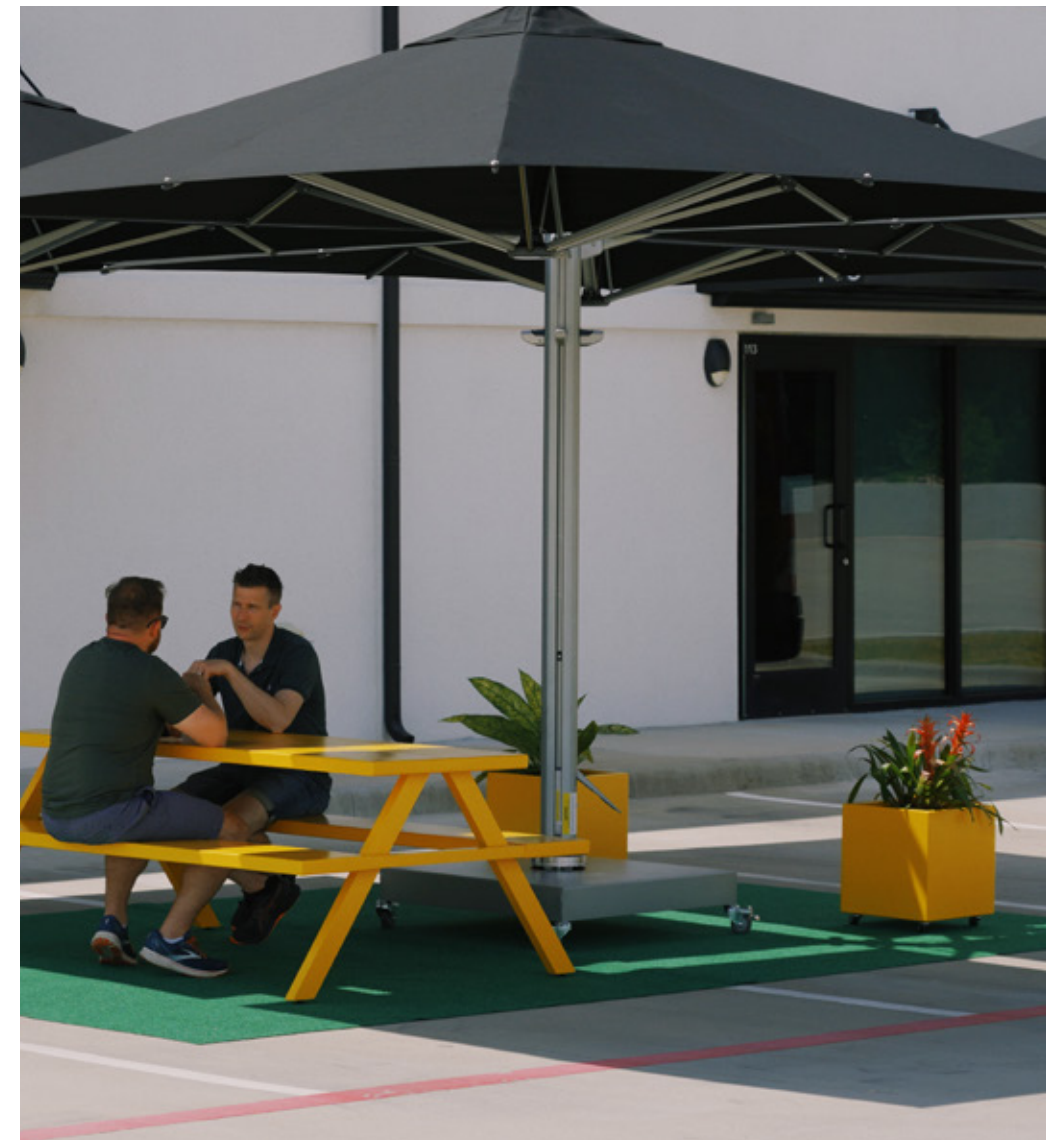

A-frame

The A-Frame is a contemporary take on a classic shape. Welded using high quality recycled aluminum, its simple silhouette is ideal for inside and outside areas like canteens, breakout spaces, gardens and terraces.

K-seat

The ideal chair for any classroom, breakout area, dining hall, cafe, exam hall and outdoor space.

Mini Mobile

Mobile, folding and nesting table system that is ideal for collaborative and solo learning.

LJ2

An elegant chair made out of recycled PET bottles.

Flomo table

Use Flomo with Xbricks to make a writable table that can be used indoor and outdoor.

Shadowspec

A premium outdoor umbrella that gives you the ability to control your shade with ease. Gas-assist means it's easy to unfold the umbrellas.

Tall Kite[®]

A mobile, folding, standing height table system.

Puzzle

Fun, practical, safe and stimulating seats for learning environments, libraries and classrooms.

Trestle

All-metal indoor/outdoor table and bench.