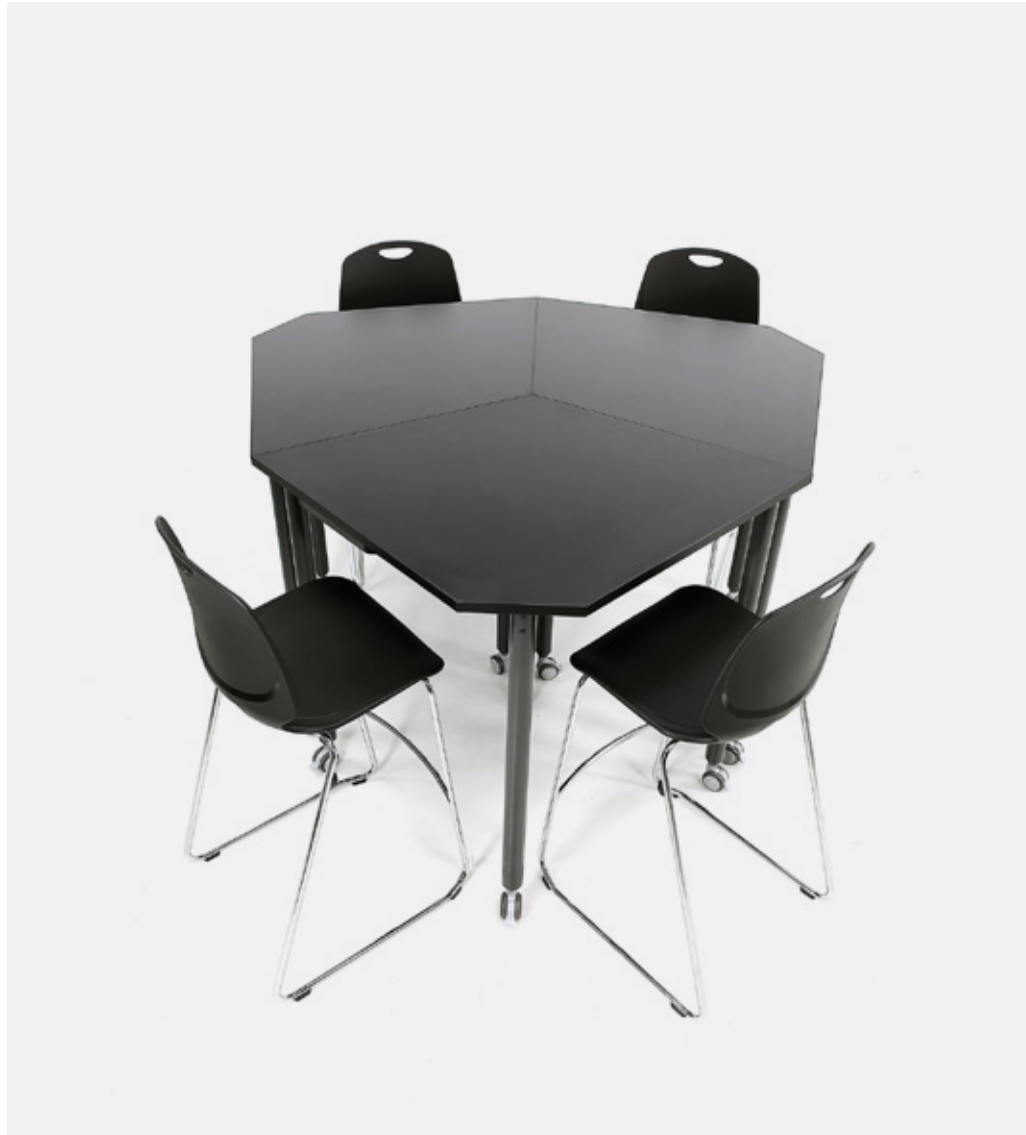

Tall Kite®

A mobile, folding, standing height table system.