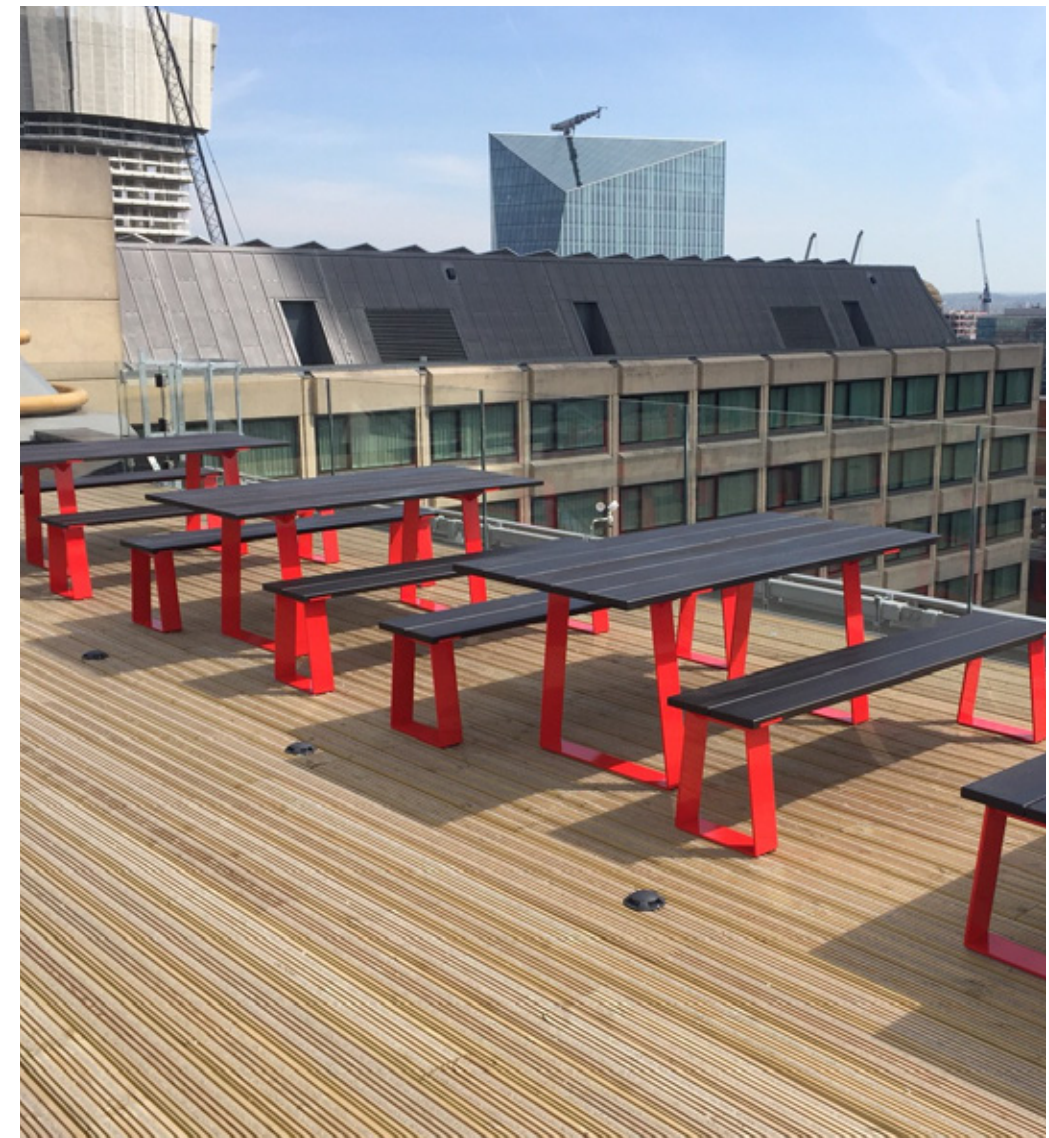

A-frame

The A-Frame is a contemporary take on a classic shape. Welded using high quality recycled aluminum, its simple silhouette is ideal for inside and outside areas like canteens, breakout spaces, gardens and terraces.

Nook

The Nook is designed as a comfortable lounge chair for school lobbies, break-out areas, library projects or waiting areas.

Giant Donut

As the name tells us, nothing more than a giant donut that you can sit on.

K-stool

A stackable and highly durable stool.

Block

A robust and durable indoor/outdoor table and bench.

R2

R2 is a mobile buffet which allows you to store your personal belongings in the recess under seat.

Edge

Edge was conceived as a dash of boldness for inside and outside space. Designed with a chunky aluminum base that looks splendid when powder-coated in a vibrant color.

MBob classic

A practical and colorful chair range for classrooms.