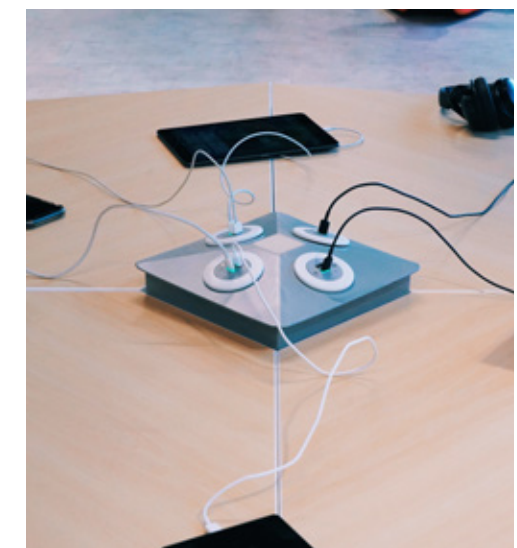

Juice Tree®

A mobile, wireless power tower designed to work with Kite®.