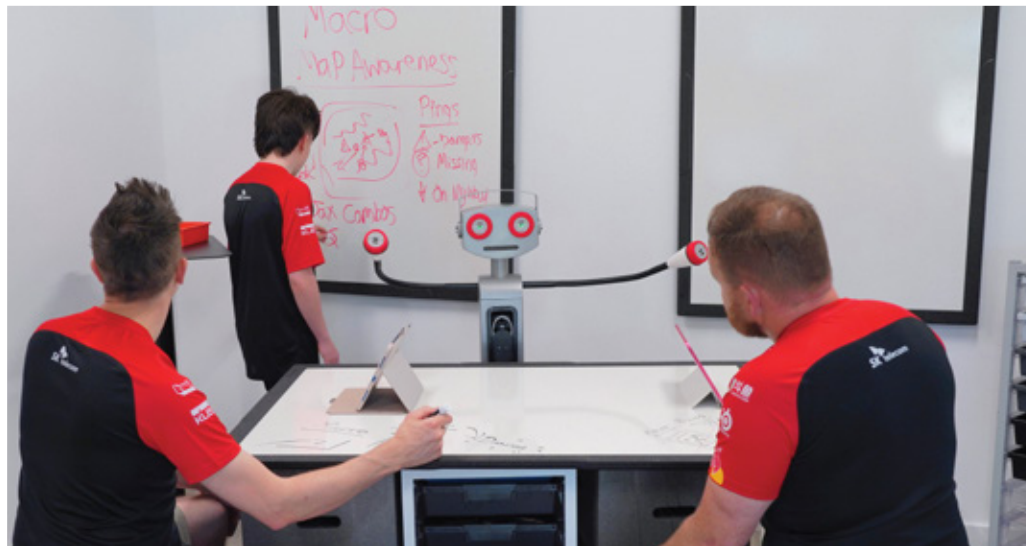

Flomo

A light-weight, magnetic, writable board that is highly durable and works great both indoor and outdoor.