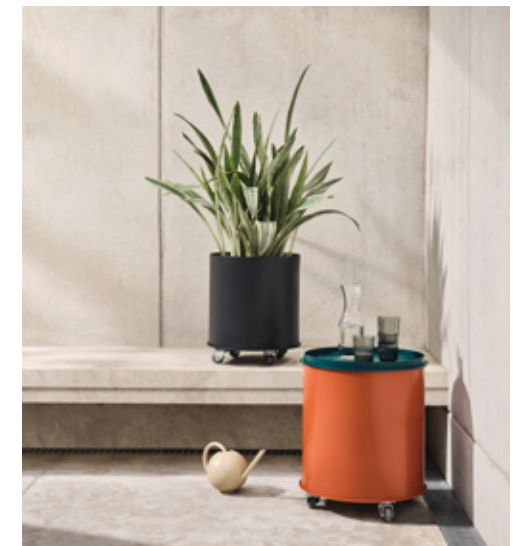

A-frame

The A-Frame is a contemporary take on a classic shape. Welded using high quality recycled aluminum, its simple silhouette is ideal for inside and outside areas like canteens, breakout spaces, gardens and terraces.

Box Lounger

A cozy, acoustic box to work, relax or study in.

Bebop

Bebop active seats were developed as a fun way to strengthen core muscles and improve posture while sitting or perching.

M-Pod

A privacy chair for breakout areas in office, education and library spaces.

Linear

An all welded indoor/outdoor table.

Muzo Planters

Keeping plants and greenery at their best requires a bit of effort, so we've made the job as easy as possible with our range of mobile planters.

Signs