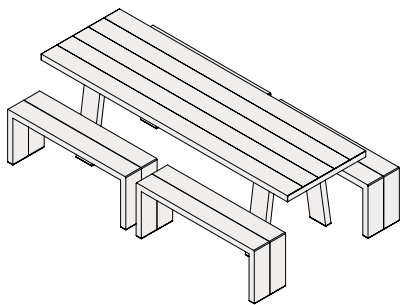

Trestle

Indoor/outdoor table and bench

Product	Seats	Width x Depth x Height	Code	Price
Table	8-12 seater	94.5" x 30" x 29.5"	TRESTLE/12	9936
Table	6 seater	63" x 30" x 29.5"	TRESTLE/6	8424
Bench	3 seater	63" x 12" x 18"	TRESTLE/B3	3024
Bench	2 seater	43.5" x 12" x 18"	TRESTLE/B2	2722