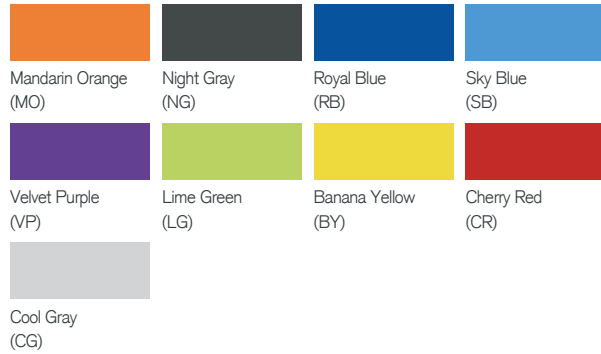

### Options

K-stool bag hook

## K-stool colors

---

\*Finishes may differ slightly from images shown  
- samples can be provided on request