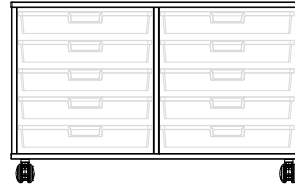

Stash mobile storage

Double width

Height	Code	Top	Price
14.7	ST/CAB/2/1	Tier 1	1759
		Tier 2	1933
		Tier 3	2127
19	ST/CAB/2/2	Tier 1	1902
		Tier 2	2092
		Tier 3	2301
23.6	ST/CAB/2/3	Tier 1	2060
		Tier 2	2267
		Tier 3	2492
29.7	ST/CAB/2/4	Tier 1	2279
		Tier 2	2505
		Tier 3	2755
34.6	ST/CAB/2/5	Tier 1	2525
		Tier 2	2777
		Tier 3	3052

Overall Dimensions

Width 40.3" Depth 19.7"

Notes

Side and back finish is Wilsonart North Sea
(can be changed for quantity or at an extra cost)
See page 82 to select trays

Links

[🔗 Finishes](#)   [🔗 Contents](#)