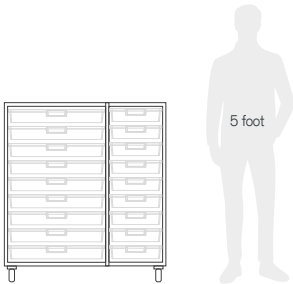

Go Storage

Double Mobile Tower (Wide & Slimline)

Modules	Code	Price (trays not inc)
18	GO/DMT/S/W/9/9	1800

Dimensions

W 35 $\frac{1}{2}$ x H 41 $\frac{3}{8}$ x D 18

Notes

Muzo will offer an additional powder coat option at +15% cost for the carts powder coated in the Muzo Eco Powdura colors. (Please see Finishes on page 95 for more information)

Tray reference

Size	Module space
Single	1
Double	2
Triple	3
Quad	4