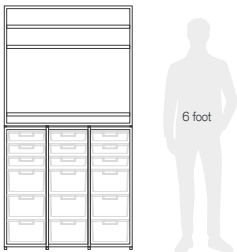

Go Storage

Wall Unit - Shelf & Storage (Slimline)

Modules	Code	Price (trays not inc)
27	GO/SSWU/S/27	5423

Dimensions & Notes

W 42 $\frac{5}{8}$ x H 75 $\frac{1}{2}$ x D 17

Comes with 3 adjustable shelves that can be positioned and/or removed as required.

Notes

Muzo will offer an additional powder coat option at +15% cost for the carts powder coated in the Muzo Eco Powdura colors. (Please see Finishes on page 95 for more information)

Tray reference	Size	Module space
	Single	1
	Double	2
	Triple	3
	Quad	4