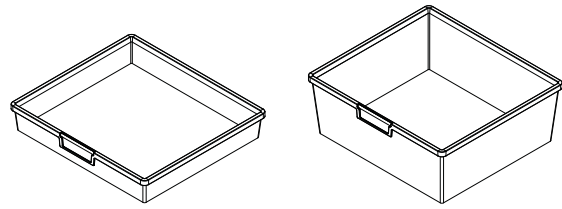

Stash mobile storage

Trays

Type	Finish	Code	Price
Single	Color	ST/CAB/1/TRAY	37
Single	Crystal	ST/CAB/1/TRAY	48
Double	Color	ST/CAB/2/TRAY	46
Double	Crystal	ST/CAB/2/TRAY	70

Tray calculator	Single(max)	Double(max)
14.7 high column	2	1
19 high column	3	1
23.6 high column	4	2
29.3 high column	5	2
34.6 high column	7	3

Overall Dimensions

Single: Height 3" Width 18.5" 16.7 L
Double: Height 6" Width 18.5" 16.7 L

Links

[📄 Finishes](#)   [📄 Contents](#)