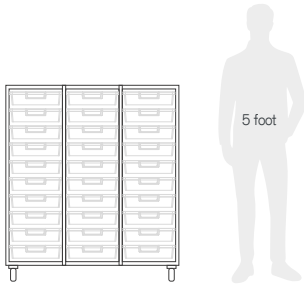

Go Storage

Triple Mobile Tower (Slimline)

Modules	Code	Price (trays not inc)
30	GO/TMT/S/30	2250

Dimensions

W 43½ x H 45 x D 18