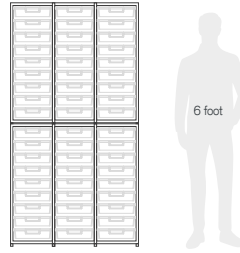

Go Storage

Triple Wall Unit (Slimline)

Modules	Code	Price (trays not inc)
54	GO/TWU/S/54	5760

Dimensions

W 42 $\frac{5}{8}$ x H 75 $\frac{1}{2}$ x D 17