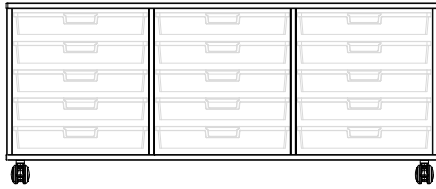

Stash mobile storage

Triple width

Height	Code	Top	Price
14.7	ST/CAB/3/1	Tier 1	2265
		Tier 2	2490
		Tier 3	2737
19	ST/CAB/3/2	Tier 1	2446
		Tier 2	2690
		Tier 3	2959
23.6	ST/CAB/3/3	Tier 1	2646
		Tier 2	2910
		Tier 3	3200
29.7	ST/CAB/3/4	Tier 1	2952
		Tier 2	3245
		Tier 3	3568
34.6	ST/CAB/3/5	Tier 1	3286
		Tier 2	3616
		Tier 3	3866

Overall Dimensions

Width 60" Depth 19.7"

Notes

Side and back finish is Wilsonart North Sea
(can be changed for quantity or at an extra cost)
See page 82 to select trays

Links

[📄 Finishes](#)   [📄 Contents](#)