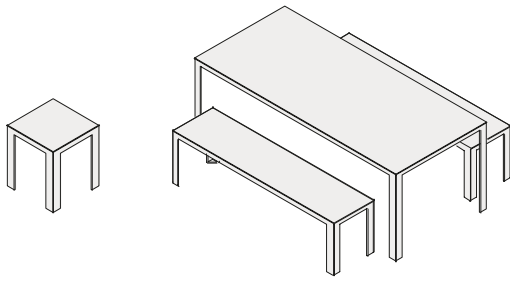

Angle

Indoor/outdoor table and bench

Product	Seats	Width x Depth	Code	Price
Table	4 seater	36" X 36"	ANGLE/S4	4234
Table	6 seater	71" X 35.5"	ANGLE/S6	6782
Table	8 seater	90.5" X 35.5"	ANGLE/S8	7692
Stool	1 seater	16" X 16"	ANGLE/STOOL	1263
Bench	3 seater	59" X 16"	ANGLE/BE3	3522
Bench	4 seater	74" X 16"	ANGLE/BE4	3586

Heights

Angle table available at heights of 20", 22", 25" and 29".

Bench and stool available at heights of 12", 14", 16" and 18".

Pricing remains the same for all heights.

Notes

Custom RAL color available

Links

[Finishes](#) [Contents](#)

Switcher

Wire side table

Product	Diameter x Height	Code	Price
Table	12" x 17"	SWITCH/BASE	944
Terrazo top		SWITCH/TOP	477
Black Pad		SWITCH/PAD/BL	248
White Pad		SWITCH/PAD/WH	248

Notes

The Wire Seat Range can be powder coated to color coordinate with any of the Muzo outdoor table & bench products.

Links

[Finishes](#) [Contents](#)