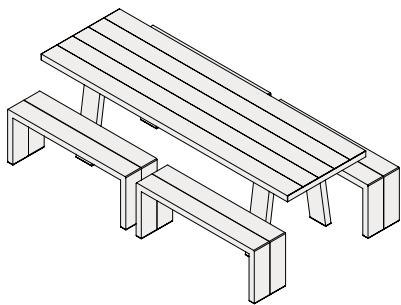

Overall Dimensions

-

Notes

The Linear Bench with back rest has an overall height of 20"

Links

[↗ Finishes](#) [↶ Contents](#)

Trestle

Indoor/outdoor table and bench