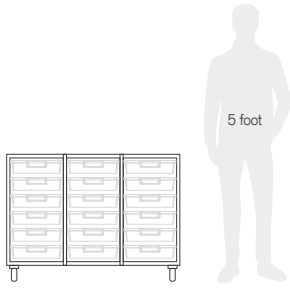

Go Storage

Triple Tall Cart (Slimline)

Modules	Code	Price (trays not inc)
18	GO/TTC/S/18	1845

Dimensions

W 43½ x H 29 ¾ x D 18