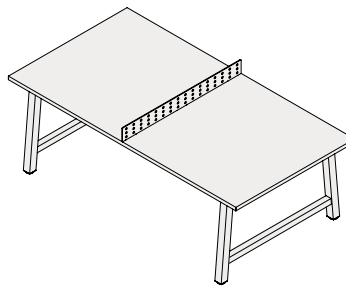

Ping-Pong

Indoor/outdoor table

Product	Width x Depth x Height	Code	Price
Outdoors	90.5" x 47" x 30"	PINGPONG/OUT	11923

Overall Dimensions

-

Notes

Custom RAL color available

Links

[Finishes](#) [Contents](#)