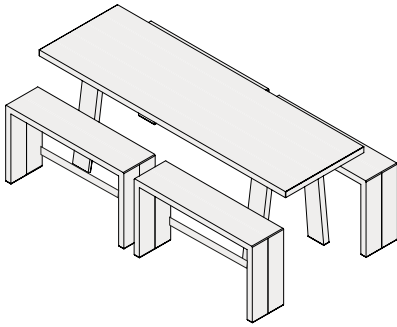

Tall Trestle

Indoor/outdoor table and bench

Product	Seats	Width x Depth x Height	Code	Price
Table	6	63" x 36" x 41.5"	TALLTRESTLE/6	11352
Bench	3	63" x 12" x 29.5"	TALLTRESTLE/B3	6825
Table	8-12	94.5" x 36" x 41.5"	TALLTRESTLE/12	15003
Bench	2-3	43.5" x 12" x 29.5"	TALLTRESTLE/B2	6458

Overall Dimensions

Various

Notes

Custom RAL color available

Links

[🔗 Finishes](#)   [🔗 Contents](#)

Tall Tri Stool

Indoor/outdoor bench

Product	Width x Depth x Height	Code	Price
Stool	20" x 18" x 29.5"	TALLTRI/STOOL	1998

Overall Dimensions

-

Notes

The Linear Bench with back rest has an overall height of 20"

Links

[🔗 Finishes](#)   [🔗 Contents](#)