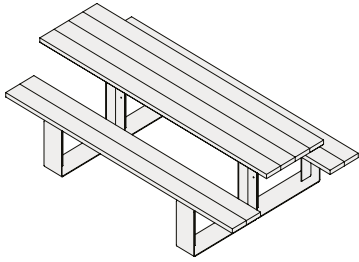

Notes

The Linear Bench with back rest has an overall height of 20"

Links

Finishes

Contents

Alfresco Bench

Indoor/outdoor table and bench

Product	Seats	Width x Depth x Height	Code	Price
Metal surface	8	79" x 57" x 29.5"	ALFRESCO/M8	12407
Metal surface	10	94.5" x 57" x 29.5"	ALFRESCO/M10	14522
Wood surface	8	79" x 57" x 29.5"	ALFRESCO/W8	16198
Wood surface	10	94.5" x 57" x 29.5"	ALFRESCO/W10	19097