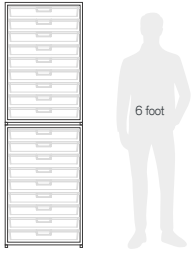

Go Storage

Single Wall Unit (Wide)

Modules	Code	Price (trays not inc)
18	GO/SWU/W/18	2948

Dimensions

W 20⁷/₈ x H 75¹/₂ x D 17