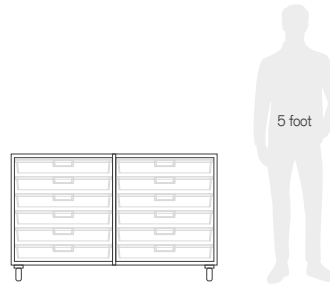

Go Storage

Double Short Cart (Wideline)

Modules	Code	Price (trays not inc)
12	GO/DSC/W/12	1778

Dimensions

W 41⅝ x H 29¾ x D 18

Tray reference	Size	Module space
	Single	1
	Double	2
	Triple	3
	Quad	4