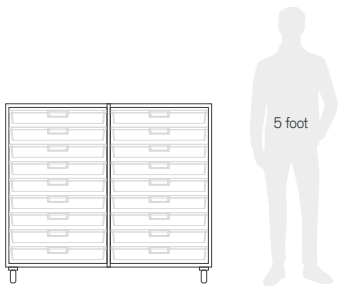

Go Storage

Double Mobile Tower (Wideline)

Modules	Code	Price (trays not inc)
18	GO/DMT/W/18	1868

Dimensions

W 41 $\frac{5}{8}$ x H 41 $\frac{3}{8}$ x D 18