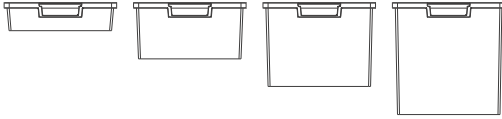

Go storage

Slim Line Trays

Height	Finish	Module space	Code	Price
Single 3"	Solid	1	GO/TRAY/S/1/S	26
	Crystal	1	GO/TRAY/S/1/CL	34
Double 6"	Solid	2	GO/TRAY/S/2/S	43
	Crystal	2	GO/TRAY/S/2/CL	57
Triple 9"	Solid	3	GO/TRAY/S/3/S	53
	Crystal	3	GO/TRAY/S/3/CL	69
Quad 12"	Solid	4	GO/TRAY/S/4/S	59
	Crystal	4	GO/TRAY/S/4/CL	81

Dimensions

Single	W 12¼ x H 3 x D 16¾
Double	W 12¼ x H 6 x D 16¾
Triple	W 12¼ x H 9 x D 16¾
Quad	W 12¼ x H 12 x D 16¾