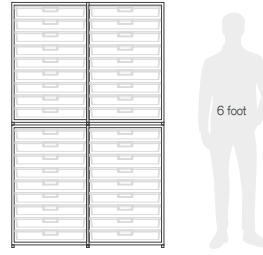

Go Storage

Double Wall Unit (Wide)

Modules	Code	Price (trays not inc)
36	GO/DWU/W/36	3736

Dimensions

W 40³/₄ x H 75¹/₂ x D 17

Notes

Muzo will offer an additional powder coat option at +15% cost for the carts powder coated in the Muzo Eco Powdura colors. (Please see Finishes on page 95 for more information)

Tray reference	Size	Module space
	Single	1
	Double	2
	Triple	3
	Quad	4