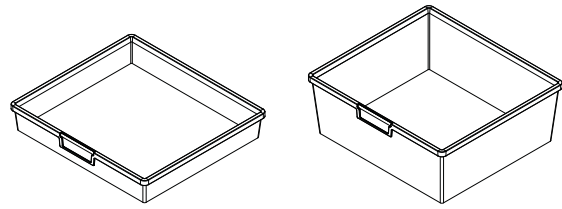

Stash mobile storage

Trays

Type	Finish	Code	Price
Single	Color	ST/CAB/1/TRAY	37
Single	Crystal	ST/CAB/1/TRAY	48
Double	Color	ST/CAB/2/TRAY	46
Double	Crystal	ST/CAB/2/TRAY	70

Tray calculator	Single(max)	Double(max)
14.7 high column	2	1
19 high column	3	1
23.6 high column	4	2
29.3 high column	5	2
34.6 high column	7	3

Overall Dimensions

Single: Height 3" Width 18.5" 16.7 L
Double: Height 6" Width 18.5" 16.7 L

Links

[🔗 Finishes](#)   [🔗 Contents](#)