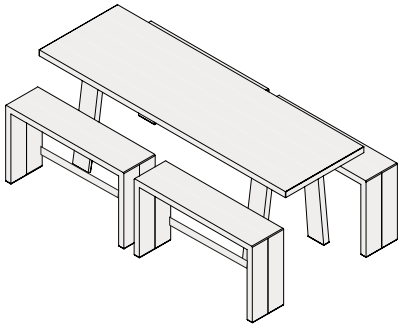

Tall Trestle

Indoor/outdoor table and bench

Product	Seats	Width x Depth x Height	Code	Price
Table	6	63" x 36" x 41.5"	TALLTRESTLE/6	11352
Bench	3	63" x 12" x 29.5"	TALLTRESTLE/B3	6825
Table	8-12	94.5" x 36" x 41.5"	TALLTRESTLE/12	15003
Bench	2-3	43.5" x 12" x 29.5"	TALLTRESTLE/B2	6458

Overall Dimensions

Various

Notes

Custom RAL color available

Links

[🔗 Finishes](#)   [🔗 Contents](#)

Tall Tri Stool

Indoor/outdoor bench

Product	Width x Depth x Height	Code	Price
Stool	20" x 18" x 29.5"	TALLTRI/STOOL	1998

Overall Dimensions

-

Notes

The Linear Bench with back rest has an overall height of 20"

Links

[🔗 Finishes](#)   [🔗 Contents](#)