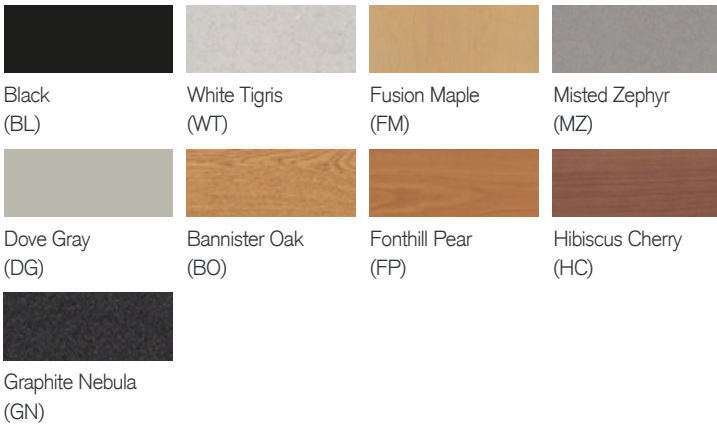

Tier 2 laminate