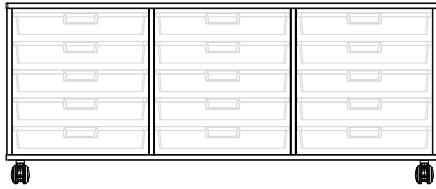

Stash mobile storage

Triple width

Height	Code	Top	Price
14.7	ST/CAB/3/1	Tier 1	2265
		Tier 2	2490
		Tier 3	2737
19	ST/CAB/3/2	Tier 1	2446
		Tier 2	2690
		Tier 3	2959
23.6	ST/CAB/3/3	Tier 1	2646
		Tier 2	2910
		Tier 3	3200
29.7	ST/CAB/3/4	Tier 1	2952
		Tier 2	3245
		Tier 3	3568
34.6	ST/CAB/3/5	Tier 1	3286
		Tier 2	3616
		Tier 3	3866

Overall Dimensions

Width 60" Depth 19.7"

Notes

Side and back finish is Wilsonart North Sea
(can be changed for quantity or at an extra cost)
See page 82 to select trays

Links

[🔗 Finishes](#)   [🔗 Contents](#)