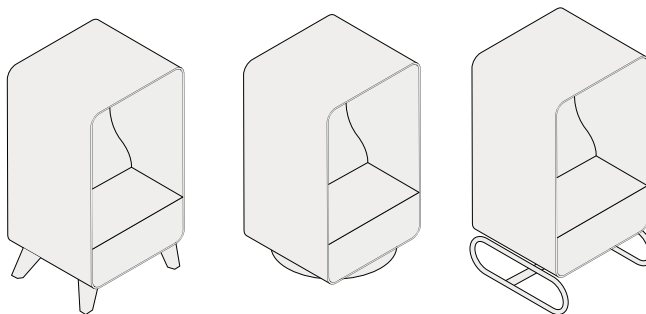

Box Lounger

Acoustic lounge seat

Base	Code	Price
Wooden legs	BOX/LEG	7482
Swivel base	BOX/SWIVEL	7781
Metal tube	BOX/METAL	7482

Overall Dimensions

Height 60" Width 31.5" Depth 31.5"

Notes

-

Links

[🔗 Finishes](#)   [🔗 Contents](#)