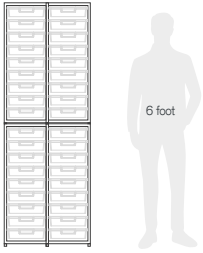

Go Storage

Double Wall Unit (Slimline)

Modules	Code	Price (trays not inc)
36	GO/DWU/S/36	3668

Dimensions

W 28 $\frac{3}{4}$ x H 75 $\frac{1}{2}$ x D 17