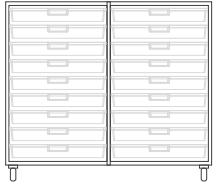

Go Storage

Double Mobile Tower (Wideline)

Modules	Code	Price (trays not inc)
18	GO/DMT/W/18	1868

Dimensions

W 41 $\frac{5}{8}$ x H 41 $\frac{3}{8}$ x D 18