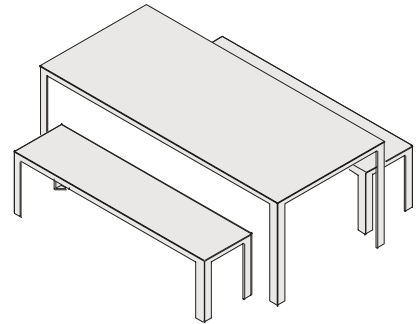

Check access to ensure this one piece product can be installed without difficulty.

Please be careful when removing wrapping to avoid sharp implements damaging the surface.

muzo

Angle (K-12)

Table Dimensions

Height	Depth	Width	Seats
20"	35.5"	71"	6
22"	35.5"	71"	6
25"	35.5"	71"	6
29.5"	35.5"	71"	6

Bench Dimensions

Height	Depth	Width	Seats
12"	16"	59"	3
14"	16"	59"	3
16"	16"	59"	3
18"	16"	59"	3

Finishes

Muzo Eco Powder coat					
	Passion PS/ECO	Humanity HM/ECO	Collaboration CO/ECO	Optimism OP/ECO	Imagination IM/ECO
					
	Creativity CR/ECO	Peace PE/ECO	Balance BA/ECO	Zen ZN/ECO	