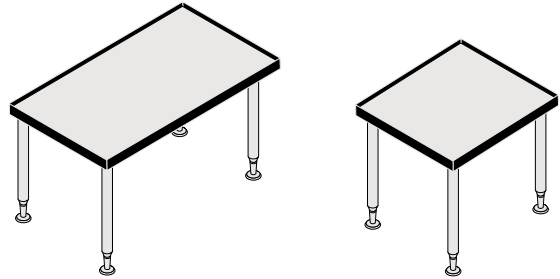

Materials

Solid Black Velchromat MDF Bot Border Lip.
Aluminum frame in silver with straight silver legs and leveling feet.

Options

Muzo levelling foot as standard or Muzo caster with additional charge

Heights available

14"
25"
27"
29"
36"
41"

Rectangle dimension

Width 60" Depth 36"

Square dimension

Width 36" Depth 36"

Installation

Flat pack install on site

Finishes