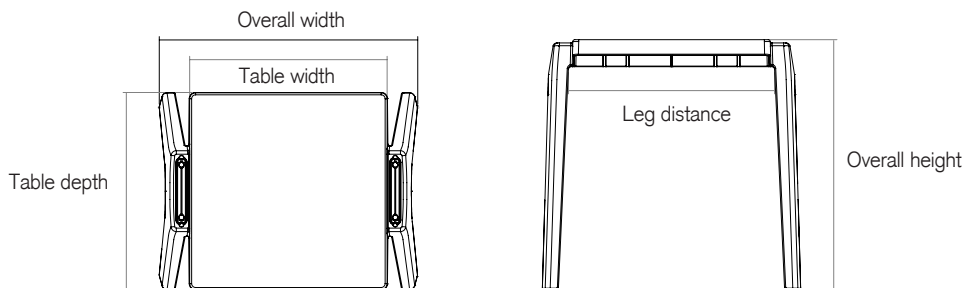

KNECT/CTPG — Pen tray

KNECT/TRAY — Tray runner

KNECT/CTUV — UV for outside use

KNECT/CTDOL — Dolly for storage and transport

K-nect colors

Connect colors

Groove colors

Product dimensions

KCHAIR	Overall Height	Overall Width	Leg Distance	Table Width	Table Depth	Weight
KNECT/CT1	18.1"	30.25"	24.75"	23.75"	23.75"	12 lbs
KNECT/CT2	20.9"	30.4"	24.75"	23.75"	23.75"	12 lbs
KNECT/CT3	23.25"	30.5"	24.75"	23.75"	23.75"	12 lbs
KNECT/CT4	25.25"	30.65"	24.75"	23.75"	23.75"	13 lbs
KNECT/CT5	28"	30.8"	24.75"	23.75"	23.75"	13 lbs
KNECT/CT6	30"	31"	24.75"	23.75"	23.75"	13 lbs