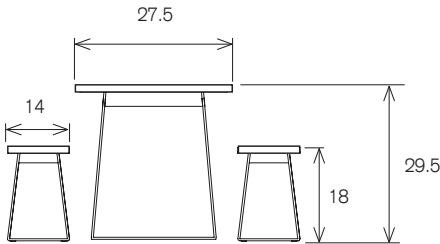

Two standard size options (dimensions in inches and weight in pounds)

Table	Width	Depth	Height	Weight
EDGE/6TAB	63"	27.5"	29.5"	91 lbs
EDGE/8TAB	79"	27.5"	29.5"	108 lbs

Bench	Width	Depth	Height	Weight
EDGE/3BEN	63"	14"	18"	45 lbs
EDGE/4BEN	79"	14"	18"	58 lbs