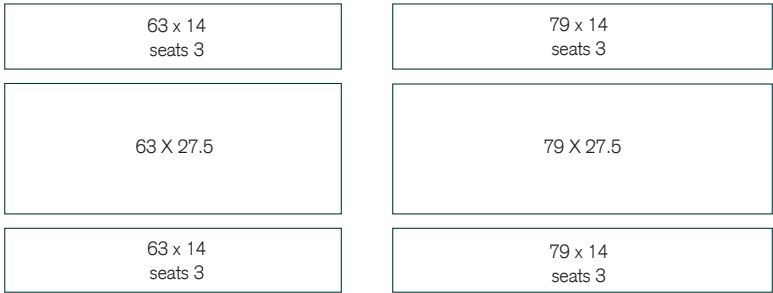

Two standard size options (dimensions in inches and weight in pounds)

Table	Width	Depth	Height	Weight
EDGE/6TAB	63"	27.5"	29.5"	91 lbs
EDGE/8TAB	79"	27.5"	29.5"	108 lbs

Bench	Width	Depth	Height	Weight
EDGE/3BEN	63"	14"	18"	45 lbs
EDGE/4BEN	79"	14"	18"	58 lbs