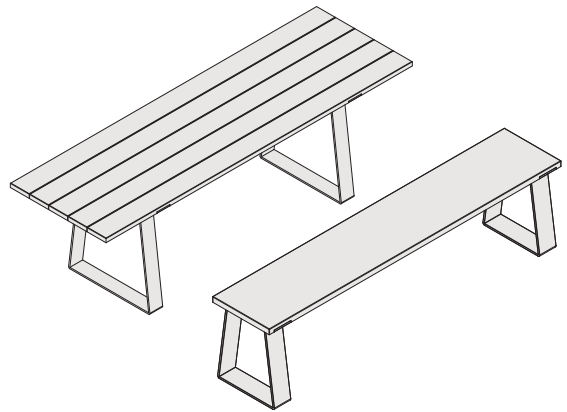

General

Minimum order quantity

None

Warranty

5 years

Return policy

Order cancellation permitted before product ships subject to $75-100 re-stocking fee per product

Materials

Frame: Powder-coated aluminum legs

Outdoor surface: Iroko wood

Indoor surface: FSC birch ply

Code

EDGE/8TAB	8 seater table
EDGE/6 TAB	6 seater table
EDGE/4BEN	4 seater bench
EDGE/3BEN	3 seater bench

Options

Power & data with in leg cable management (not for outside use)

Bolt down brackets

Non-standard RAL colors

Bespoke sizes & surfaces

Laminate or veneer on birch plywood

Parasol hole

Options

FISP accredited

86% Recycled aluminium