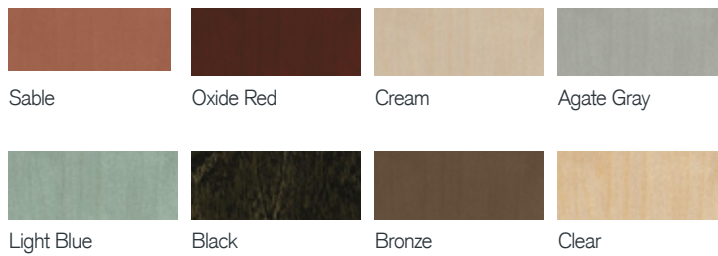

Table Top & Bench Seat Finishes

Powder coat

Birch ply

Outside