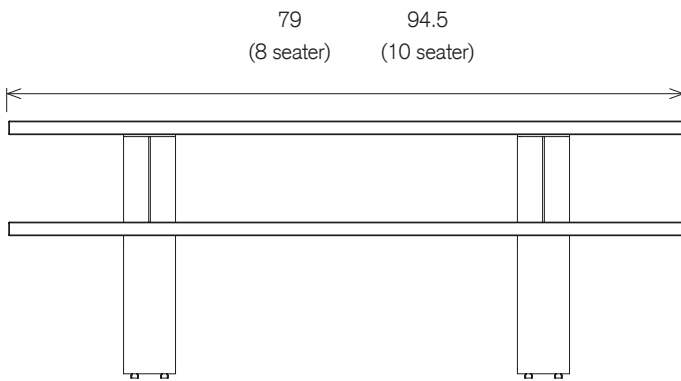

muzo

Alfresco Bench

Dimensions & Weight

Table	Seats	Width	Depth	Height	Weight
Alfresco Bench/200	8	79"	57"	29.5"	298 lbs
Alfresco Bench/240	10	94.5"	57"	29.5"	309 lbs

Table Top & Bench Seat Finishes

Powder coat