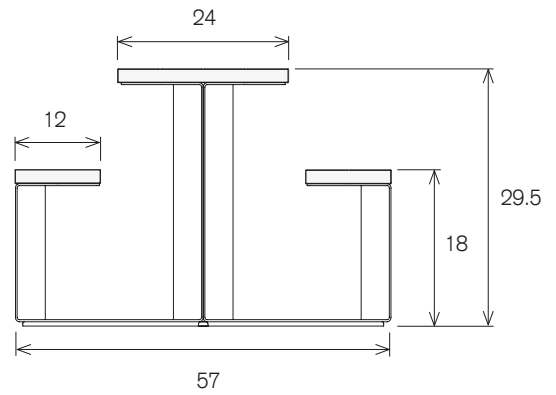

muzo

Alfresco Bench

Dimensions & Weight

Table	Seats	Width	Depth	Height	Weight
Alfresco Bench/200	8	79"	57"	29.5"	298 lbs
Alfresco Bench/240	10	94.5"	57"	29.5"	309 lbs

Table Top & Bench Seat Finishes

Powder coat