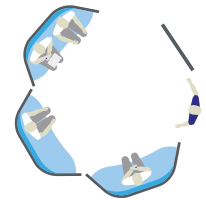

Possible layouts