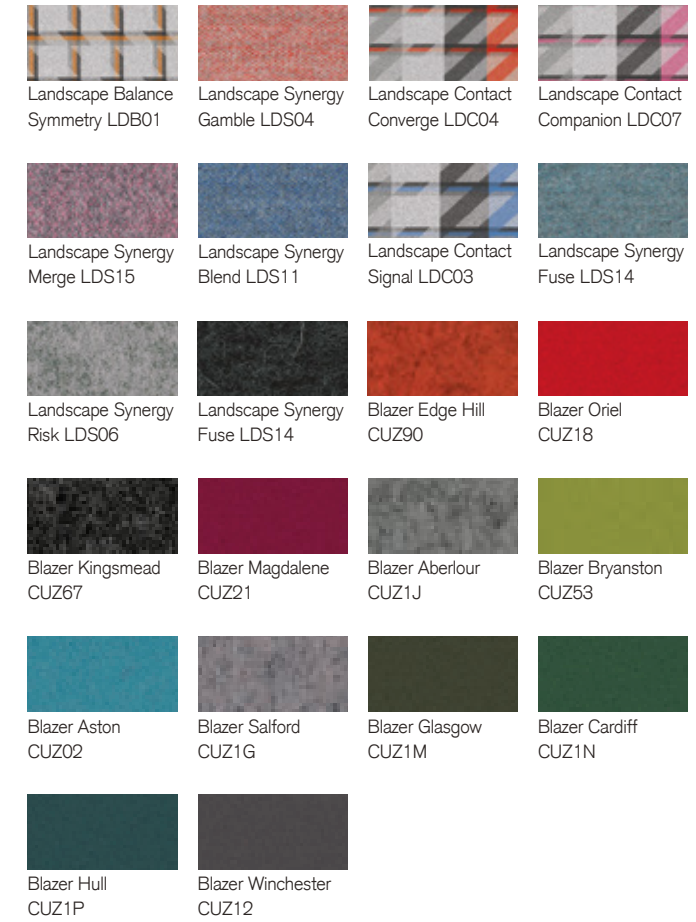

Screen & seat fabrics

Workstation table top

! To see the full collection of fabrics please email us at sales@muzo-works.com

For more information visit muzo-works.com
or call us on (800) 670-2578.

muzo

360 Kiwanis Blvd,
West Hazleton, PA 18202