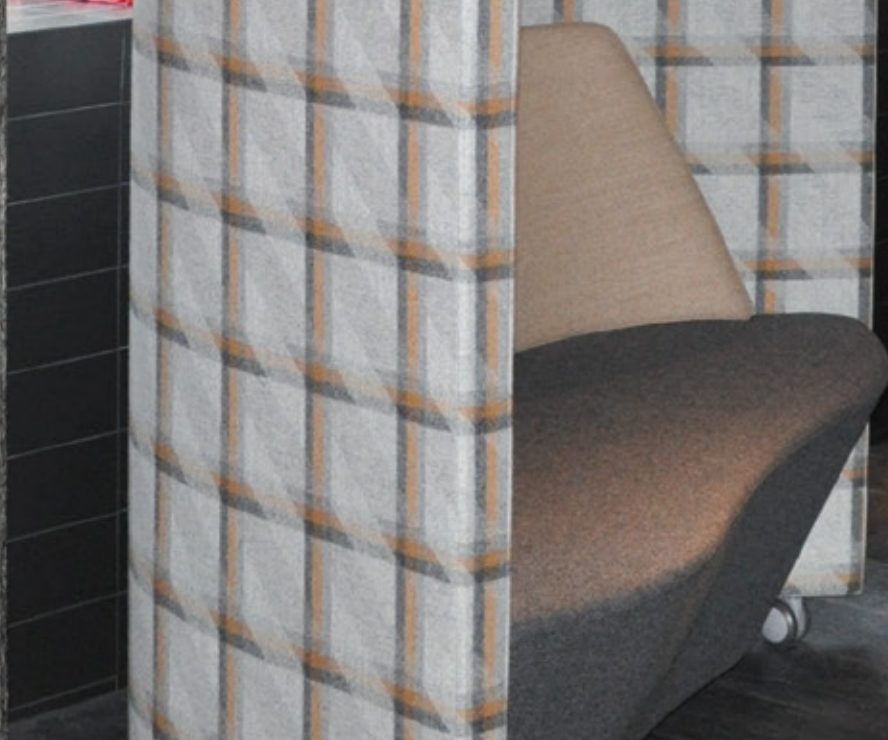

Waltzer® muzo

You gotta roll with it,
and take your time.

Waltzer is a simple roll around high or low back sofa that provides new and unique working opportunities within an open plan landscape. Whether you need to focus on tasks alone, collaborate with colleagues or take a study break, Waltzer has you covered.

Simply roll to your location, lock down the casters and you are ready to work. Waltzer can be effortlessly and smoothly configured into many different working styles thanks to the super strong and durable Jewel caster.

Performance points

Workstation

Perfect for focused work and when combined with Waltzer seat, users can easily create a individual semi-private workspace without leaving the room.

Acoustics

The layered foam helps reduce ambient noise when sat in Waltzer. Combining the workstation with the high back seat provides an excellent acoustic experience.

Little things

The seat face is carefully angled to help users when standing up.

Jewel caster

The caster ensures Waltzer can perform like fixed-frame furniture when the breaks are engaged. The dual-locking mechanism prevents the wheels rolling and twisting.