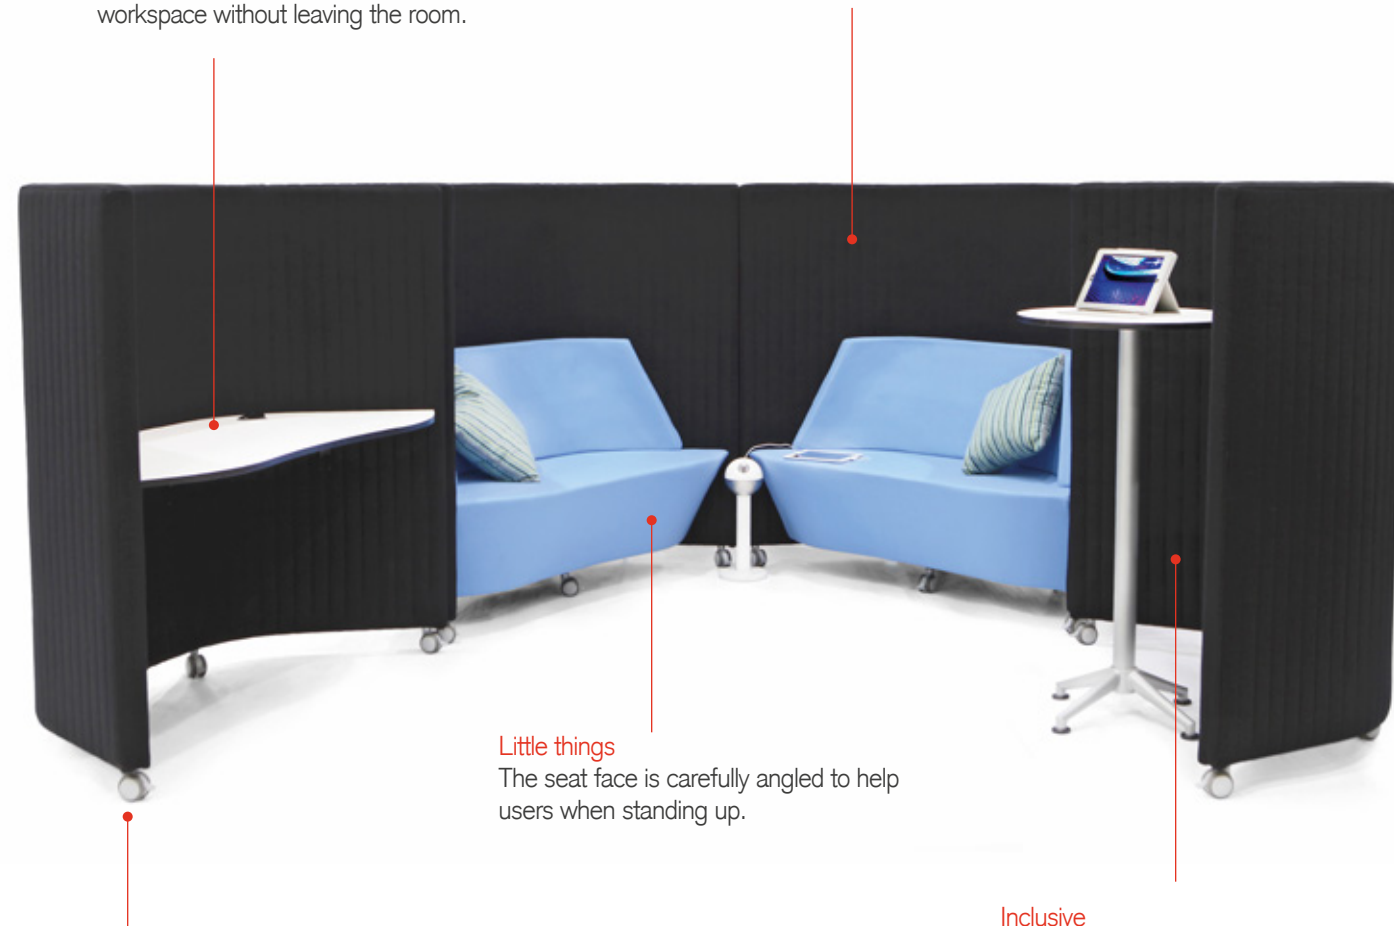

Waltzer® muzo

You gotta roll with it,
and take your time.

Waltzer is a simple roll around high or low back sofa that provides new and unique working opportunities within an open plan landscape. Whether you need to focus on tasks alone, collaborate with colleagues or take a study break, Waltzer has you covered.

Performance points

Workstation

Perfect for focused work and when combined with Waltzer seat, users can easily create a individual semi-private workspace without leaving the room.

Acoustics

The layered foam helps reduce ambient noise when sat in Waltzer. Combining the workstation with the high back seat provides an excellent acoustic experience.

Little things

The seat face is carefully angled to help users when standing up.

Jewel caster

The caster ensures Waltzer can perform like fixed-frame furniture when the breaks are engaged. The dual-locking mechanism prevents the wheels rolling and twisting.

Inclusive

The Waltzer screen helps people using a wheelchair easily include themselves in a Waltzer meeting. It can also be used to provide modesty when combined with standing tables.

Possible uses

High back sofa