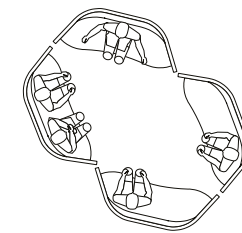

Collaborative lounge areas