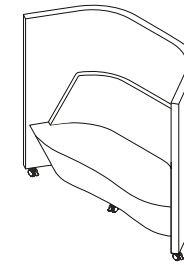

Possible uses

High back sofa