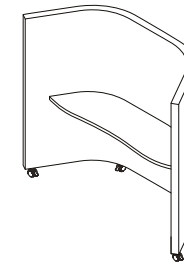

Workstation