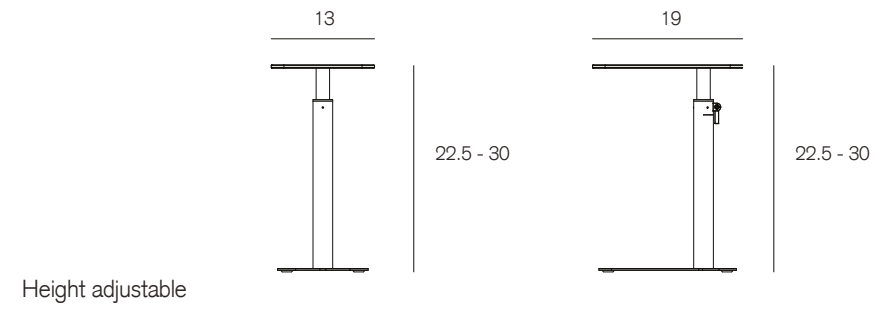

Space Chicken has a height adjustable option and allows you to maintain a comfortable and ergonomic working posture that enables productivity from all types of chairs and sofas.

You can move Space Chicken into position with ease, at 21lbs its perfect for lounge-style ways of working.

Dimensions

Fixed height codes

501F/WH/9003 : White top with White base

501F/BK/9004 : Black top with Black base

Adjustable height codes

501A/WH/9003 : White top with White base

501A/BK/9004 : Black top with Black base