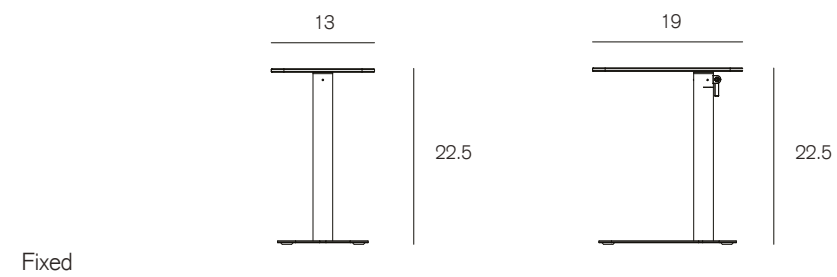

Space Chicken has a height adjustable option and allows you to maintain a comfortable and ergonomic working posture that enables productivity from all types of chairs and sofas.

You can move Space Chicken into position with ease, at 21lbs its perfect for lounge-style ways of working.

Dimensions

Fixed height codes

501F/WH/9003 : White top with White base

501F/BK/9004 : Black top with Black base

Adjustable height codes

501A/WH/9003 : White top with White base

501A/BK/9004 : Black top with Black base