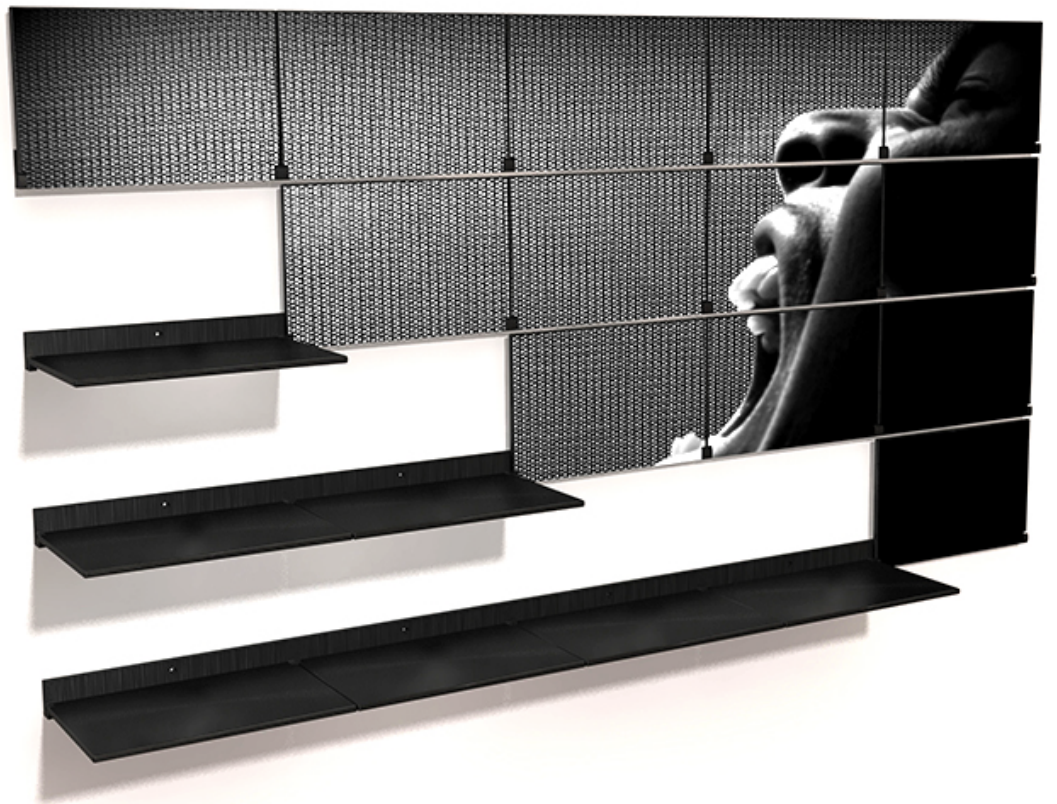

Riveli muZO

The revolution in functional shelving has arrived

Rivelì is a precision-engineered folding shelving system. As a dynamic 'living' display system, Rivelì allows you to create bespoke spaces that can be refreshed with new artwork, or just a new arrangement, again and again. Each sleek aluminum shelf pivots with a smooth drop-resisted movement to reveal its underside, featuring interchangeable, customizable artwork and materials, or the beautiful luster of the clean aluminum finishes.

All components are made from solid extruded aluminum with a durable anodized finish. Every shelf is 16" wide x 9" deep and a minimal 1/4" thick, holding up to 8 lbs per shelf. The modular rail-based design along with customization options, allow rivelì to be tailored to the style or size of any space.

Riveli shows us the other side of shelving. It functions as a shelf, art display and writable wall. The magnetic art panels can be effortlessly applied and replaced, refreshing your space again and again. The modular function of Riveli means it can adapt around most existing objects on your wall space.

Performance points

Folding capability

Aluminum shelf pivots with a smooth drop-resisted movement to reveal its underside. Flip down for a functional shelf or display surface anytime.

Replaceable magnetic panels