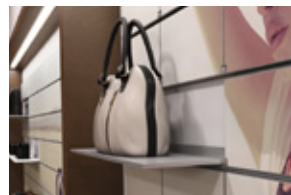

Performance points

Folding capability

Aluminum shelf pivots with a smooth drop-resisted movement to reveal its underside. Flip down for a functional shelf or display surface anytime.

Replaceable magnetic panels

Refresh your space over and over again with ease, thanks to the magnetic peelable art panels.

Display

Riveli can be used to display anything from awards, products, ornaments, LP artwork and so on.

Interchangeable Art