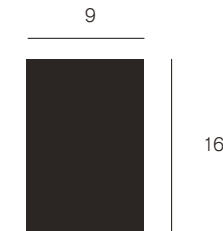

Shelf options

Material panels (for Art shelf)

Magnetic whiteboard, chalkboard, paintable canvas and wood veneer is available.

Artwork panels (for Art shelf)

Each panel is magnetic and can be easily changed, stored and reused to display graphics, photography and branding.

Laser etching (for Luxe shelf)

Each aluminum shelf can have custom laser etching to display patterns, branding and images.

Materials

Standard finish

Silver

Special finish

Black

Copper

Gold

All components made from solid extruded aluminum with a durable anodized finish.

Dimensions

Weight of shelf

3.25 lbs

For more information visit muzo-works.com
or call us on (800) 670-2578.

muzo

360 Kiwanis Blvd,
West Hazleton, PA 18202