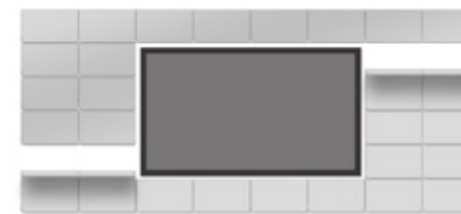

Presenter surface

Flip down for a temporary surface to place controls, laptops, devices, pens etc. Incredibly helpful when doing standing presentations.

Possible layouts

3 x 5

4 x 4

8 x 4

8 x 6

4 x 6

3 x 7

8 x 6 custom

6 x 5

Shelf types

Luxe shelf

Anodized aluminum in a number of finish and color options.

Art shelf

Includes a magnetic face to attach artwork or other accessories to.

Shelf options

Material panels (for Art shelf)

Magnetic whiteboard, chalkboard, paintable canvas and wood veneer is available.

Artwork panels (for Art shelf)

Each panel is magnetic and can be easily changed, stored and reused to display graphics, photography and branding.