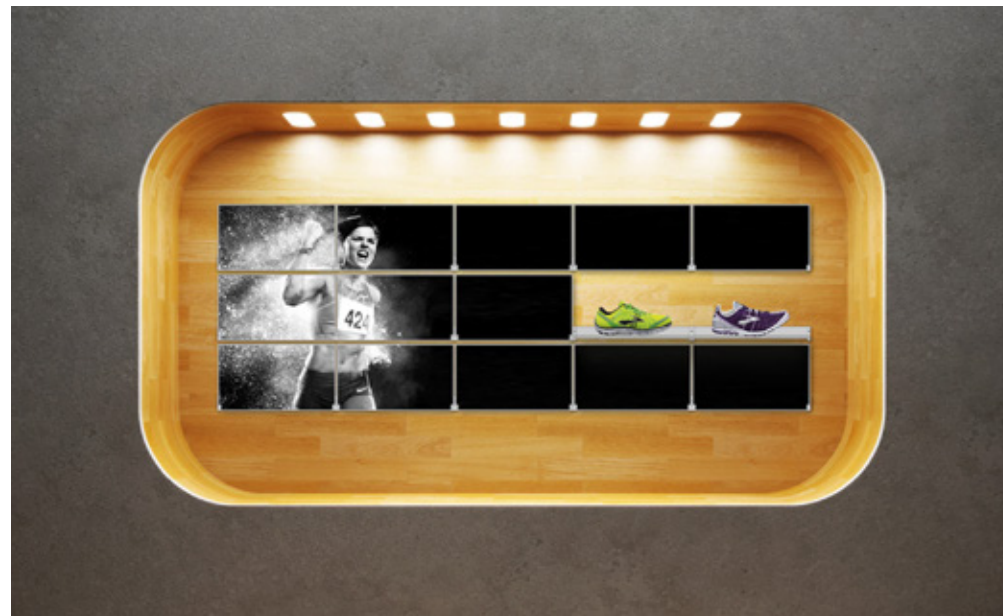

Riveli muZO

The revolution in functional shelving has arrived

Rivelì is a precision-engineered folding shelving system. As a dynamic 'living' display system, Rivelì allows you to create bespoke spaces that can be refreshed with new artwork, or just a new arrangement, again and again. Each sleek aluminum shelf pivots with a smooth drop-resisted movement to reveal its underside, featuring interchangeable, customizable artwork and materials, or the beautiful luster of the clean aluminum finishes.

All components are made from solid extruded aluminum with a durable anodized finish. Every shelf is 16" wide x 9" deep and a minimal 1/4" thick, holding up to 8 lbs per shelf. The modular rail-based design along with customization options, allow rivelì to be tailored to the style or size of any space.

Riveli shows us the other side of shelving. It functions as a shelf, art display and writable wall. The magnetic art panels can be effortlessly applied and replaced, refreshing your space again and again. The modular function of Riveli means it can adapt around most existing objects on your wall space.

Performance points

Folding capability

Aluminum shelf pivots with a smooth drop-resisted movement to reveal its underside. Flip down for a functional shelf or display surface anytime.

Replaceable magnetic panels