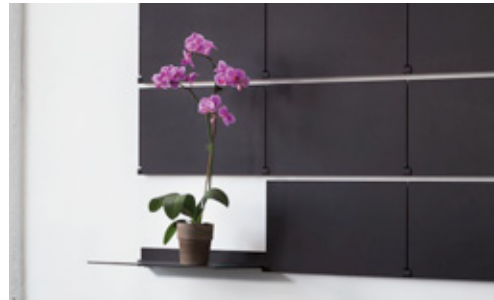

Riveli muZO

The revolution in functional shelving has arrived

Rivelì is a precision-engineered folding shelving system. As a dynamic 'living' display system, Rivelì allows you to create bespoke spaces that can be refreshed with new artwork, or just a new arrangement, again and again. Each sleek aluminum shelf pivots with a smooth drop-resisted movement to reveal its underside, featuring interchangeable, customizable artwork and materials, or the beautiful luster of the clean aluminum finishes.

All components are made from solid extruded aluminum with a durable anodized finish. Every shelf is 16" wide x 9" deep and a minimal 1/4" thick, holding up to 8 lbs per shelf. The modular rail-based design along with customization options, allow rivelì to be tailored to the style or size of any space.

Riveli shows us the other side of shelving. It functions as a shelf, art display and writable wall. The magnetic art panels can be effortlessly applied and replaced, refreshing your space again and again. The modular function of Riveli means it can adapt around most existing objects on your wall space.