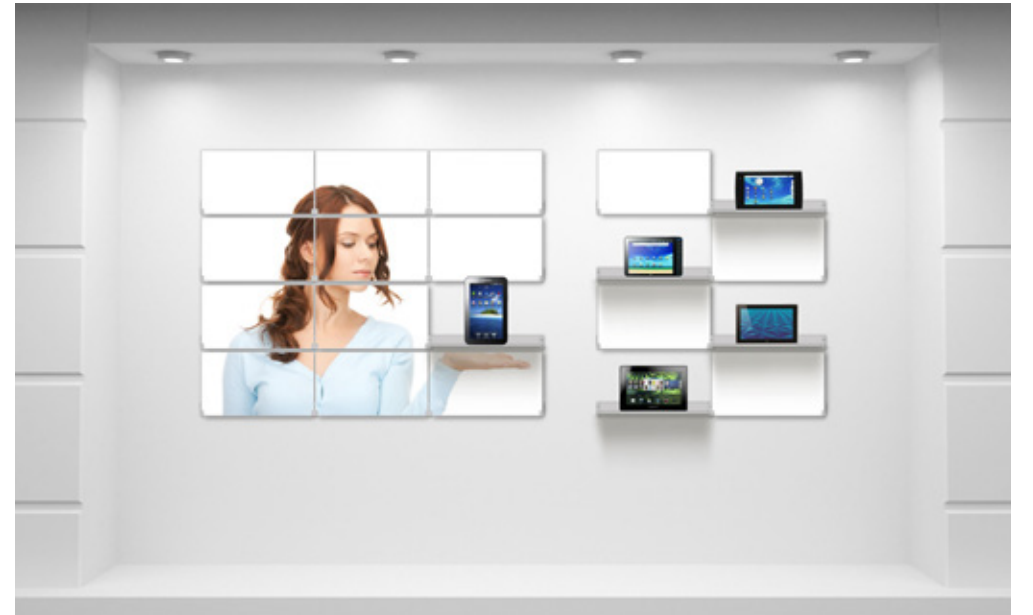

Riveli muZO

The revolution in functional shelving has arrived

Rivelì is a precision-engineered folding shelving system. As a dynamic 'living' display system, Rivelì allows you to create bespoke spaces that can be refreshed with new artwork, or just a new arrangement, again and again. Each sleek aluminum shelf pivots with a smooth drop-resisted movement to reveal its underside, featuring interchangeable, customizable artwork and materials, or the beautiful luster of the clean aluminum finishes.

Riveli shows us the other side of shelving. It functions as a shelf, art display and writable wall. The magnetic art panels can be effortlessly applied and replaced, refreshing your space again and again. The modular function of Riveli means it can adapt around most existing objects on your wall space.

Refresh your space over and over again with ease, thanks to the magnetic peelable art panels.

Display

Riveli can be used to display anything from awards, products, ornaments, LP artwork and so on.

Interchangeable Art

Presenter surface

Flip down for a temporary surface to place controls, laptops, devices, pens etc. Incredibly helpful when doing standing presentations.

Possible layouts

3 x 5

4 x 4

8 x 4

8 x 6

4 x 6