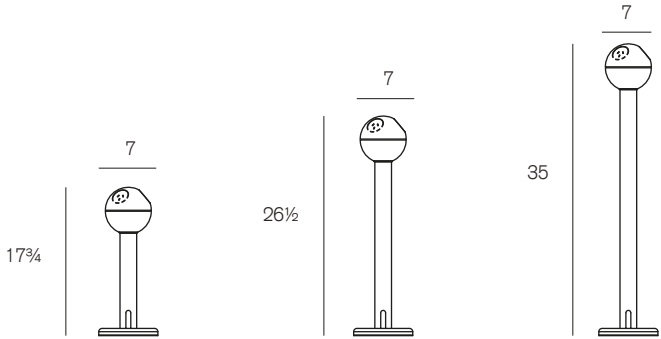

Three different sizes (short, medium, tall) means Powerball can provide various surface heights with a visible, shareable power outlet.

There is no need to fumble under tables or linger close to walls looking for power outlets. Powerball bring localised power from floor boxes or walls to a convenient working height.

Performance points

USB sockets
Twin USB fast-charging outlets so that cell phones, tablets and wearables can all be charged with one unit.

Power sockets
Standard power outlets especially helpful with laptop charging.

LED
Lighting strip available for extra visibility in darker environments.

Three heights
11½", 19½" and 29½"

Stability
Weighted base keeps Powerball fixed upright.

Dimensions

Materials

Base, stem and top hemisphere	 White
bottom hemisphere	 Brushed aluminum

Technical

Sockets
The top has 3 inlet/outlet sockets. Each socket can be specified with either a Nema (USA) electrical power socket or a TUF (Twin Usb Fast charge). The Nema socket is rated at 15A in line with UL962A. The rating is the same whether 2 or 3 sockets are specified. The TUF charger is currently rated at 2.3A max combined across the 2 USB ports.