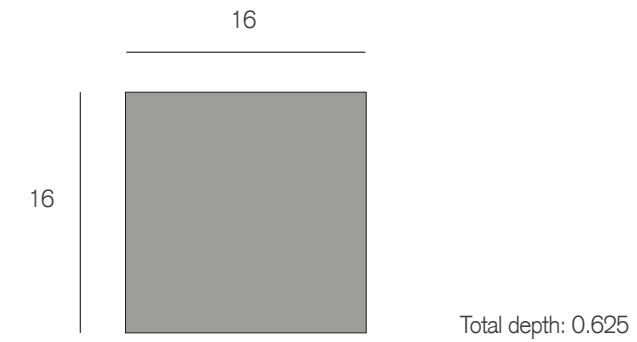

Changeable magnetic panel
These can be interchanged with artwork panels, whiteboard and chalkboard panels.

Modular unit
Each unit is installed separately via 4 wall screws. You can easily design and install a multitude of different layouts to fit your wall space.

Finish options

PXL unit

Dimensions

For more information visit muzo-works.com
or call us on (800) 670-2578.

muzo

360 Kiwanis Blvd,
West Hazleton, PA 18202

(800) 670-2578
sales@muzo-works.com

muzo-works.com