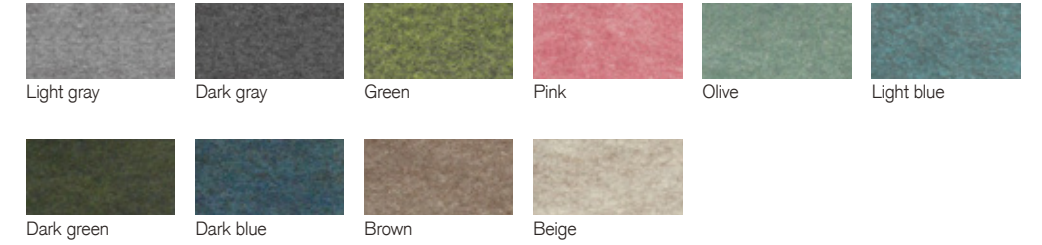

Finish options

PET felt