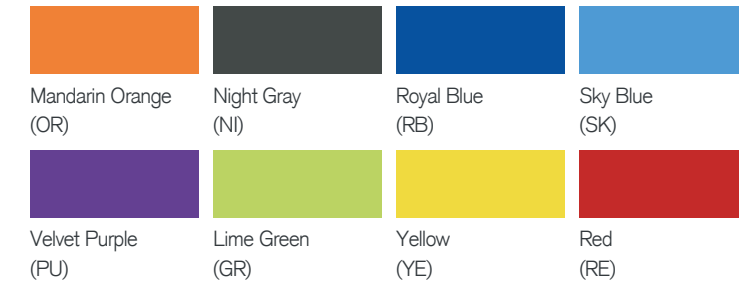

Finish options

Seat

Materials

Standard polypropylene

Dimensions

KCHAIR	Seat Height	Height	Width	Depth	Seat Width	Seat Depth	Weight
KSEAT/18	18"	31.5"	20"	20"	14"	15"	8 lbs
KSEAT/17	17"	30.5"	20"	20"	14"	15"	8 lbs
KSEAT/15	15"	26"	18"	16"	13"	12"	5.5 lbs
KSEAT/14	14"	21.5"	16"	13.25"	13"	12"	5.5 lbs
KSEAT/12	12"	21"	16"	13.25"	12"	9"	4.5 lbs
KSEAT/10	10"	20"	16"	13.25"	11.5"	9"	5.5 lbs