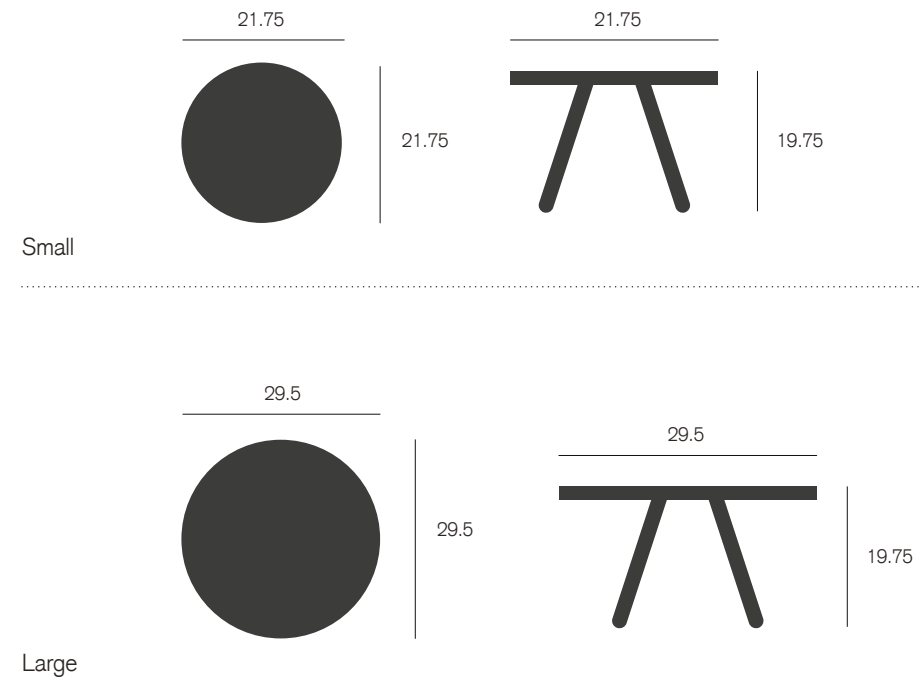

Daywalker **muzo**

If you feel better, you live better.
Daywalker helps you feel better.

Daywalker is a playful, yet stylish coffee table designed for environments such as break out areas and lounges. The table comes in two sizes and can be combined with various types of sofa such as Waltzer or Signs.

The table comes in two sizes – small and large. The big Daywalker table should easily hold at least 20 mojitos, a microphone and a small guitar.

Dimensions

Materials

Table top and base

Leg finishes

Color base (min order 20)