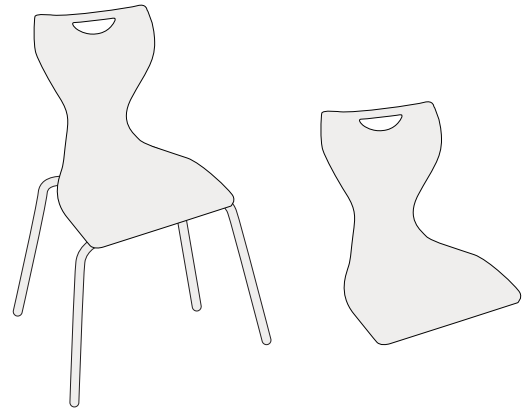

Polypropylene

Gray powder coated steel tube

Stackability

MBob chairs can be stacked up to 6 units high

Codes

MBOB	Floor chair
MBOB2	Classic chair
MBOB3	Computer chair
MBOB4	Stool
MBOB5	Reverse cantilever

All Mbob model colors

Lead time 2-8 weeks, subject to quantity

Specials

Lead time 10-12 weeks, subject to quantity

Product dimensions

MBOB (floor)	Seat Height	Height	Width	Depth	Seat Width	Seat Depth	Weight
MBOB	2"	17.5"	16"	17"	17"	17"	5.5 lbs
MBOB 2 (classic)	Seat Height	Height	Width	Depth	Seat Width	Seat Depth	Weight
MBOB2/260	10.25"	25"	13.75"	14"	12"	14"	6 lbs
MBOB2/310	12"	27"	14.5"	15"	12"	14"	6 lbs
MBOB2/350	14"	28.5"	15.75"	18.5"	14.5"	14.5"	8 lbs
MBOB2/380	15"	29.75"	16"	19"	14.5"	14.5"	8 lbs
MBOB2/430	17"	31.75"	18"	21.5"	16"	16"	9.5 lbs
MBOB2/460	18"	33"	18"	22"	16"	16"	9.5 lbs
MBOB 3 (computer)	Seat Height	Height	Width	Depth	Seat Width	Seat Depth	Weight
MBOB3/CASTERS	15.5-20.5"	30-35.5"	15"	23"	16"	23"	16.5 lbs
MBOB3/GLIDES	15.5-20.5"	30-35.5"	15"	23"	16"	23"	16.5 lbs
MBOB 4 (stool)	Seat Height	Height	Width	Depth	Seat Width	Seat Depth	Weight
MBOB4/41	26"	41"	15"	21"	16"	19"	12 lbs
MBOB4/39	24"	39"	15"	21"	16"	19"	11lbs
MBOB 4 (stool)	Seat Height	Height	Width	Depth	Seat Width	Seat Depth	Weight
MBOB4/41	26"	41"	15"	21"	16"	19"	12 lbs
MBOB4/39	24"	39"	15"	21"	16"	19"	11lbs
MBOB (reverse cantilever)	Seat Height	Height	Width	Depth	Seat Width	Seat Depth	Weight
MBO/5/18	18"	33"	19.5"	24"	16"	15"	10 lbs