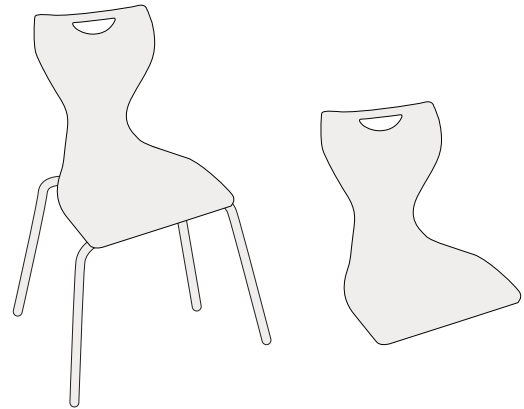

**Materials**

Polypropylene

Gray powder coated steel tube

**Stackability**

MBob chairs can be stacked up to 6 units high

**Codes**

MBOB	Floor chair
MBOB2	Classic chair
MBOB3	Computer chair
MBOB4	Stool
MBOB5	Reverse cantilever