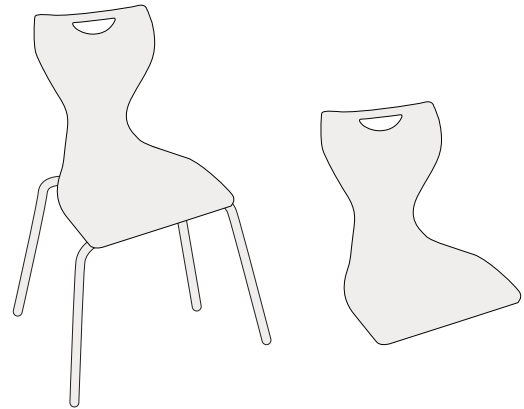

Polypropylene

Gray powder coated steel tube

Stackability

MBob chairs can be stacked up to 6 units high

Codes

MBOB	Floor chair
MBOB2	Classic chair
MBOB3	Computer chair
MBOB4	Stool

Mbob floor colors

Mbob classic, computer, stool colors

Product dimensions

Price

MBOB (floor)	Seat Height	Height	Width	Depth	Seat Width	Seat Depth	Weight	
MBOB	2"	17.5"	16"	17"	17"	17"	5.5 lbs	\$92
MBOB 2 (classic)	Seat Height	Height	Width	Depth	Seat Width	Seat Depth	Weight	
MBOB2/260	10.25"	25"	13.75"	14"	12"	14"	6 lbs	\$112
MBOB2/310	12"	27"	14.5"	15"	12"	14"	6 lbs	\$114
MBOB2/350	14"	28.5"	15.75"	18.5"	14.5"	14.5"	8 lbs	\$116
MBOB2/380	15"	29.75"	16"	19"	14.5"	14.5"	8 lbs	\$117
MBOB2/430	17"	31.75"	18"	21.5"	16"	16"	9.5 lbs	\$118
MBOB2/460	18"	33"	18"	22"	16"	16"	9.5 lbs	\$120
MBOB 3 (computer)	Seat Height	Height	Width	Depth	Seat Width	Seat Depth	Weight	
MBOB3/CASTERS	15.5-20.5"	30-35.5"	15"	23"	16"	23"	16.5 lbs	\$182
MBOB3/GLIDES	15.5-20.5"	30-35.5"	15"	23"	16"	23"	16.5 lbs	\$178
MBOB 4 (stool)	Seat Height	Height	Width	Depth	Seat Width	Seat Depth	Weight	
MBOB4/41	26"	41"	15"	21"	16"	19"	12 lbs	\$168
MBOB4/39	24"	39"	15"	21"	16"	19"	11lbs	\$160