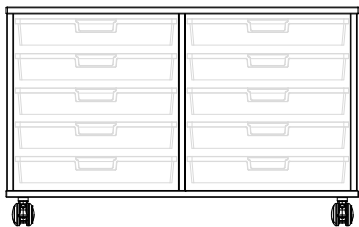

Stash mobile storage

Table high double width

Size	Code	Top	Price
29.3 H x 40.3 W x 19.7 D	STTBHDW	Tier 1	1746
		Tier 2	1920
		Tier 3	2112

Trays

3" deep x 18.5 W x 16.7 L	/ST1956	Single color	27
3" deep x 18.5 W x 16.7 L	/ST1956CL	Single crystal	36
6" deep x 18.5 W x 16.7 L	/ST1958	Double color	35
6" deep x 18.5 W x 16.7 L	/ST1958CL	Double crystal	53

Window and name cards

Clear window + name card	/STTI	0.76

Doors

		Tier	
24.3 H x 19.4 W x 0.8 D	/STTHDOOR	Tier 1	183
24.3 H x 19.4 W x 0.8 D	/STTHDOOR	Tier 2	201
24.3 H x 19.4 W x 0.8 D	/STTHDOOR	Tier 3	211

Notes

Number of single trays per this unit: 10 single
Number of single and double trays per this unit: 2 single, 4 double

Side and back finish is Wilsonart North Sea
(can be changed for quantity or at an extra cost)

Finishes

See page 12