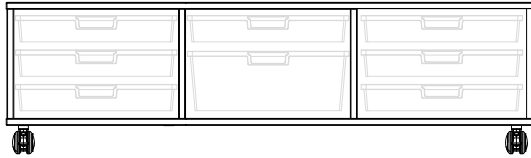

Stash mobile storage

Low triple width

Size	Code	Top	Price
19 H x 60 W x 19.7 D	STLTW	Tier 1	1875
		Tier 2	2062
		Tier 3	2268

Trays

3" deep x 18.5 W x 16.7 L	/ST1956	Single color	27
3" deep x 18.5 W x 16.7 L	/ST1956CL	Single crystal	36
6" deep x 18.5 W x 16.7 L	/ST1958	Double color	35
6" deep x 18.5 W x 16.7 L	/ST1958CL	Double crystal	53

Window and name cards

Clear window + name card	/STTI	0.76

Doors

		Tier	
14.4 H x 19.4 W x 0.8 D	/STLUDOOR	Tier 1	155
14.4 H x 19.4 W x 0.8 D	/STLUDOOR	Tier 2	169
14.4 H x 19.4 W x 0.8 D	/STLUDOOR	Tier 3	176

Notes

Number of single trays per this unit: 9 single
Number of single and double trays per this unit: 3 single, 3 double

Side and back finish is Wilsonart North Sea
(can be changed for quantity or at an extra cost)

Finishes

See page 12

Stash mobile storage

Super low single width

Size	Code	Top	Price
14.7 H x 20.6 W x 19.7 D	STSLSW	Tier 1	842
		Tier 2	926
		Tier 3	1018

Trays

3" deep x 18.5 W x 16.7 L	/ST1956	Single color	27
3" deep x 18.5 W x 16.7 L	/ST1956CL	Single crystal	36
6" deep x 18.5 W x 16.7 L	/ST1958	Double color	35
6" deep x 18.5 W x 16.7 L	/ST1958CL	Double crystal	53

Window and name cards

Clear window + name card	/STTI	0.76

Notes

Number of single trays per this unit: 2 single
Number of single and double trays per this unit: 1 double

Side and back finish is Wilsonart North Sea
(can be changed for quantity or at an extra cost)

Finishes

See page 12