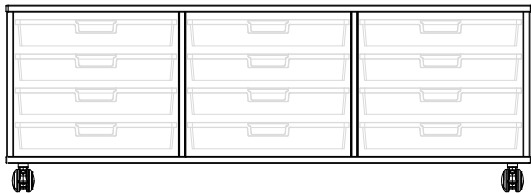

Stash mobile storage

Under table triple width

Size	Code	Top	Price
23.6 H x 60 W x 19.7 D	STUTTW	Tier 1	2028
		Tier 2	2230
		Tier 3	2453

Trays

3" deep x 18.5 W x 16.7 L	/ST1956	Single color	27
3" deep x 18.5 W x 16.7 L	/ST1956CL	Single crystal	36
6" deep x 18.5 W x 16.7 L	/ST1958	Double color	35
6" deep x 18.5 W x 16.7 L	/ST1958CL	Double crystal	53

Window and name cards

Clear window + name card	/STTI	0.76

Doors

		Tier	
18.6 H x 19.4 W x 0.8 D	/STLUTDOOR	Tier 1	155
18.6 H x 19.4 W x 0.8 D	/STLUTDOOR	Tier 2	169
18.6 H x 19.4 W x 0.8 D	/STLUTDOOR	Tier 3	176

Notes

Number of single trays per this unit: 12 single
Number of single and double trays per this unit: 6 double

Side and back finish is Wilsonart North Sea
(can be changed for quantity or at an extra cost)

Finishes

See page 12