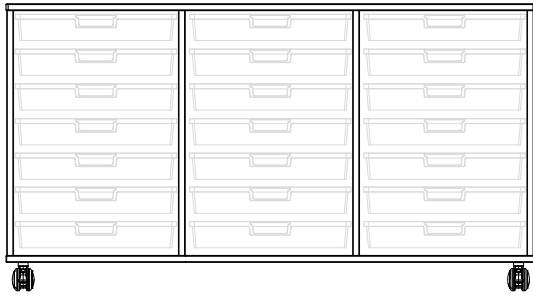

Stash mobile storage

Tall triple width

Size	Code	Top	Price
34.6 H x 60 W x 19.7 D	STTLTW	Tier 1	2520
		Tier 2	2772
		Tier 3	2964

Trays

3" deep x 18.5 W x 16.7 L	/ST1956	Single color	27
3" deep x 18.5 W x 16.7 L	/ST1956CL	Single crystal	36
6" deep x 18.5 W x 16.7 L	/ST1958	Double color	35
6" deep x 18.5 W x 16.7 L	/ST1958CL	Double crystal	53

Window and name cards

Clear window + name card	/STTI	0.76

Doors

		Tier	
29.6 H x 19.4 W x 0.8 D	/STTUDOOR	Tier 1	200
29.6 H x 19.4 W x 0.8 D	/STTUDOOR	Tier 2	222
29.6 H x 19.4 W x 0.8 D	/STTUDOOR	Tier 3	233

Notes

Number of single trays per this unit: 21 single
Number of single and double trays per this unit: 3 single, 9 double

Side and back finish is Wilsonart North Sea
(can be changed for quantity or at an extra cost)

Finishes

See page 12