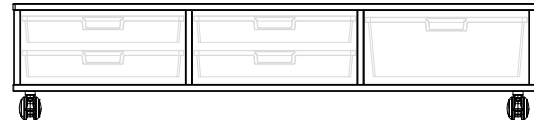

Stash mobile storage

Super low triple width

Size	Code	Top	Price
14.7 H x 60 W x 19.7 D	STSLTW	Tier 1	1736
		Tier 2	1909
		Tier 3	2098

Trays

3" deep x 18.5 W x 16.7 L	/ST1956	Single color	27
3" deep x 18.5 W x 16.7 L	/ST1956CL	Single crystal	36
6" deep x 18.5 W x 16.7 L	/ST1958	Double color	35
6" deep x 18.5 W x 16.7 L	/ST1958CL	Double crystal	53

Window and name cards

Clear window + name card	/STTI	0.76

Notes

Number of single trays per this unit: 6 single
Number of single and double trays per this unit: 3 double

Side and back finish is Wilsonart North Sea
(can be changed for quantity or at an extra cost)

Finishes

See page 12