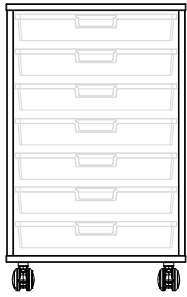

Stash mobile storage

Tall single width

Size	Code	Top	Price
34.6 H x 20.6 W x 19.7 D	STTLSW	Tier 1	1190
		Tier 2	1309
		Tier 3	1438

Trays

3" deep x 18.5 W x 16.7 L	/ST1956	Single color	27
3" deep x 18.5 W x 16.7 L	/ST1956CL	Single crystal	36
6" deep x 18.5 W x 16.7 L	/ST1958	Double color	35
6" deep x 18.5 W x 16.7 L	/ST1958CL	Double crystal	53

Window and name cards

Clear window + name card	/STTI	0.76

Doors

		Tier	
29.6 H x 19.4 W x 0.8 D	/STTUDOOR	Tier 1	200
29.6 H x 19.4 W x 0.8 D	/STTUDOOR	Tier 2	222
29.6 H x 19.4 W x 0.8 D	/STTUDOOR	Tier 3	233

Notes

Number of single trays per this unit: 7 single
Number of single and double trays per this unit: 1 single, 3 double

Side and back finish is Wilsonart North Sea
(can be changed for quantity or at an extra cost)

Finishes

See page 12