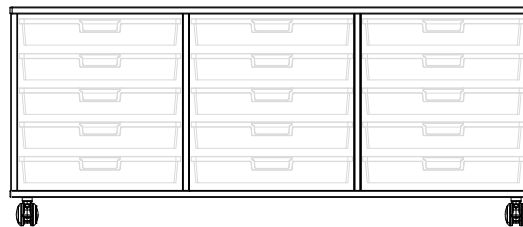

Stash mobile storage

Table high triple width

Size	Code	Top	Price
29.3 H x 60 W x 19.7 D	STTBHTW	Tier 1	2262
		Tier 2	2488
		Tier 3	2736

Trays

3" deep x 18.5 W x 16.7 L	/ST1956	Single color	27
3" deep x 18.5 W x 16.7 L	/ST1956CL	Single crystal	36
6" deep x 18.5 W x 16.7 L	/ST1958	Double color	35
6" deep x 18.5 W x 16.7 L	/ST1958CL	Double crystal	53

Window and name cards

Clear window + name card	/STTI	0.76

Doors

		Tier	
24.3 H x 19.4 W x 0.8 D	/STTHDOOR	Tier 1	183
24.3 H x 19.4 W x 0.8 D	/STTHDOOR	Tier 2	201
24.3 H x 19.4 W x 0.8 D	/STTHDOOR	Tier 3	211

Notes

Number of single trays per this unit: 15 single
Number of single and double trays per this unit: 3 single, 6 double

Side and back finish is Wilsonart North Sea
(can be changed for quantity or at an extra cost)

Finishes

See page 12