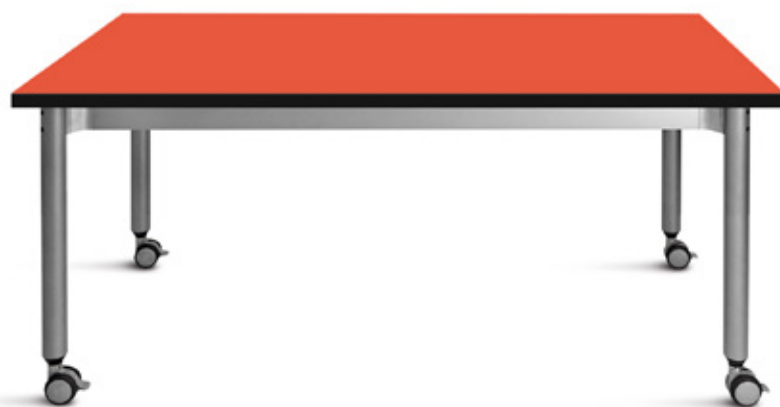

muzo

Writable Surfaces

for Mini Mobile, Kite and Versatilis

Sitting

Easily doodle whilst sitting at a Muzo table.

Dry erase

Clean up is a breeze with a dry eraser.

Vertical

Use a folded table to write on vertically.

Play

Play cultivates learning!
Muzo dry wipe surfaces can be a key part of any learning environment.

Muzo table shapes, colors and dry wipe surfaces are the perfect combination for encouraging social interaction, team working and a creative, no fear learning culture.

Colors

White

Folkstone

Spectrum Blue

Clementine

Vibrant Green

Chrome Yellow

Use colorful dry wipe surfaces to enhance learning and influence mood