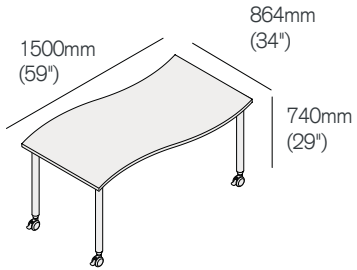

Wave

Mobile folding table

	Straight Silver Legs KTW/86150/SS	Straight Graphite Legs KTW/86150/SG	Straight Chrome Legs KTW/86150/SC	Tapered Silver Legs KTW/86150/TS
Tier 1 tops	1108	1108	1284	1416
Tier 2 tops	1218	1218	1394	1527
Tier 3 tops	1384	1384	1560	1693

Versatilis

Wave

	Straight Silver Legs VW/86150/SS	Straight Graphite Legs VW/86150/SG	Straight Chrome Legs VW/86150/SC	Tapered Silver Legs VW/86150/TS
Tier 1 tops	1183	1183	1360	1492
Tier 2 tops	1302	1302	1478	1611
Tier 3 tops	1472	1472	1649	1781

Low Versatilis

Wave

	Straight Silver Legs LVW/86150/SS	Straight Graphite Legs LVW/86150/SG
Tier 1 tops	1183	1183
Tier 2 tops	1302	1302
Tier 3 tops	1472	1472

Tall Versatilis

Wave

	Straight Silver Legs TVW/86150/SS	Straight Graphite Legs TVW/86150/SG
Tier 1 tops	1400	1400
Tier 2 tops	1518	1518
Tier 3 tops	1688	1688