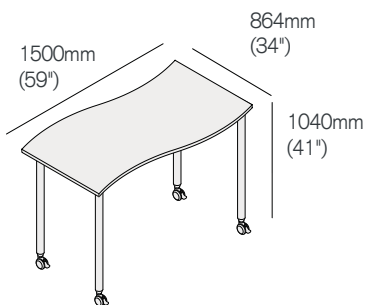

Low Versatilis

Wave

	Straight Silver Legs LVW/86150/SS	Straight Graphite Legs LVW/86150/SG
Tier 1 tops	1183	1183
Tier 2 tops	1302	1302
Tier 3 tops	1472	1472

Tall Versatilis

Wave

	Straight Silver Legs TVW/86150/SS	Straight Graphite Legs TVW/86150/SG
Tier 1 tops	1400	1400
Tier 2 tops	1518	1518
Tier 3 tops	1688	1688