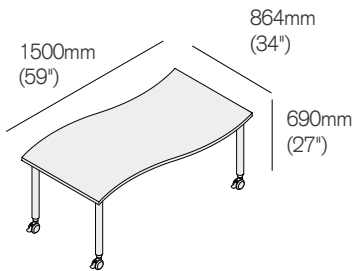

Wave

Mobile folding table

	Straight Silver Legs KTW/86150/SS	Straight Graphite Legs KTW/86150/SG	Straight Chrome Legs KTW/86150/SC	Tapered Silver Legs KTW/86150/TS
Tier 1 tops	1108	1108	1284	1416
Tier 2 tops	1218	1218	1394	1527
Tier 3 tops	1384	1384	1560	1693

Versatilis

Wave

	Straight Silver Legs VW/86150/SS	Straight Graphite Legs VW/86150/SG	Straight Chrome Legs VW/86150/SC	Tapered Silver Legs VW/86150/TS
Tier 1 tops	1183	1183	1360	1492
Tier 2 tops	1302	1302	1478	1611
Tier 3 tops	1472	1472	1649	1781

Low Versatilis

Wave

	Straight Silver Legs LVW/86150/SS	Straight Graphite Legs LVW/86150/SG
Tier 1 tops	1183	1183
Tier 2 tops	1302	1302
Tier 3 tops	1472	1472

Tall Versatilis

Wave

	Straight Silver Legs TVW/86150/SS	Straight Graphite Legs TVW/86150/SG
Tier 1 tops	1400	1400
Tier 2 tops	1518	1518
Tier 3 tops	1688	1688