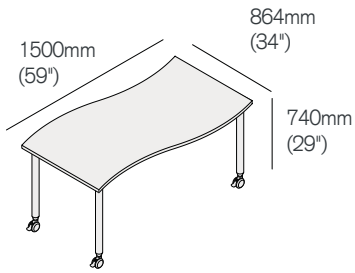

Wave

Mobile folding table

	Straight Silver Legs KTW/86150/SS	Straight Graphite Legs KTW/86150/SG	Straight Chrome Legs KTW/86150/SC	Tapered Silver Legs KTW/86150/TS
Tier 1 tops	1108	1108	1284	1416
Tier 2 tops	1218	1218	1394	1527
Tier 3 tops	1384	1384	1560	1693

Versatilis

Wave

	Straight Silver Legs VW/86150/SS	Straight Graphite Legs VW/86150/SG	Straight Chrome Legs VW/86150/SC	Tapered Silver Legs VW/86150/TS
Tier 1 tops	1183	1183	1360	1492
Tier 2 tops	1302	1302	1478	1611
Tier 3 tops	1472	1472	1649	1781

Low Versatilis

Wave

	Straight Silver Legs LVW/86150/SS	Straight Graphite Legs LVW/86150/SG
Tier 1 tops	1183	1183
Tier 2 tops	1302	1302
Tier 3 tops	1472	1472

Tall Versatilis

Wave

	Straight Silver Legs TVW/86150/SS	Straight Graphite Legs TVW/86150/SG
Tier 1 tops	1400	1400
Tier 2 tops	1518	1518
Tier 3 tops	1688	1688