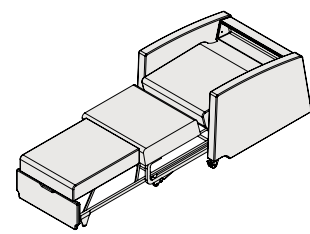

Sentry from C.F.Stinson

Code

Remedy/ Chair

Options

Lounge

Chaise

Sleeper

Product dimensions

Product type	Height	Width	Depth	Weight
Remedy as Lounge	36.5"	30"	37"	190 lbs
Remedy as Chaise	36.5"	30"	65.5"	190 lbs
Remedy as Sleeper	36.5"	30"	87.5"	190 lbs

Packaging information

Product type	Height	Width	Depth	Weight
Remedy	40"	40"	40"	220 lbs