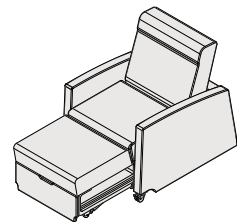

Sentry from C.F.Stinson

Code

Remedy/ Chair

Options

Lounge

Chaise

Sleeper

Product dimensions

Product type	Height	Width	Depth	Weight
Remedy as Lounge	36.5"	30"	37"	190 lbs
Remedy as Chaise	36.5"	30"	65.5"	190 lbs
Remedy as Sleeper	36.5"	30"	87.5"	190 lbs

Packaging information

Product type	Height	Width	Depth	Weight
Remedy	40"	40"	40"	220 lbs