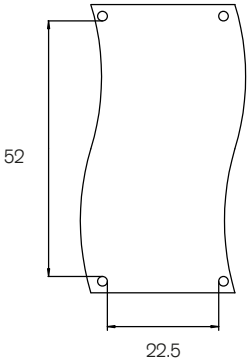

Distance between legs on Kite and Versatilis tables.

60" x 30" (59" x 29½") Rectangle

60" x 30" (59" x 29½") Rectangle

Kite

60" x 30" (59" x 29½") Semi-Circle

60" x 30" (59" x 29½") Wave top table

52" x 26" (51½" x 25¾") Rectangle

52" (51½") 'D' end

42" (41¼") Mini Mobile

34" (33½") Mini Mobile