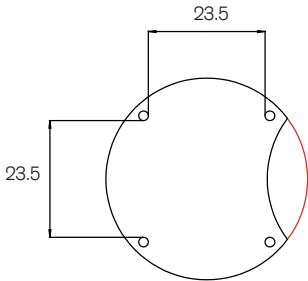

Distance between legs on Kite and Versatilis tables.

60" x 30" (59" x 29½") Rectangle

60" x 30" (59" x 29½") Rectangle

Kite

60" x 30" (59" x 29½") Semi-Circle

60" x 30" (59" x 29½") Wave top table

52" x 26" (51½" x 25¾") Rectangle

52" (51½") 'D' end

42" (41¼") Mini Mobile

34" (33½") Mini Mobile