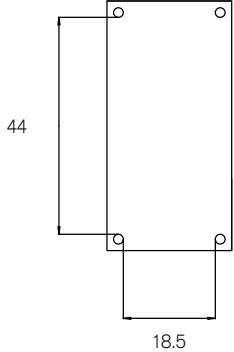

Distance between legs on Kite and Versatilis tables.

60" x 30" (59" x 29½") Rectangle

60" x 30" (59" x 29½") Rectangle

Kite

60" x 30" (59" x 29½") Semi-Circle

60" x 30" (59" x 29½") Wave top table

52" x 26" (51½" x 25¾") Rectangle

52" (51½") 'D' end

42" (41¼") Mini Mobile

34" (33½") Mini Mobile