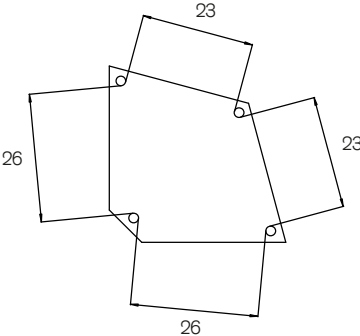

Distance between legs on Kite and Versatilis tables.

60" x 30" (59" x 29½") Rectangle

60" x 30" (59" x 29½") Rectangle

Kite

60" x 30" (59" x 29½") Semi-Circle

60" x 30" (59" x 29½") Wave top table

52" x 26" (51½" x 25¾") Rectangle

52" (51½") 'D' end

42" (41¼") Mini Mobile

34" (33½") Mini Mobile