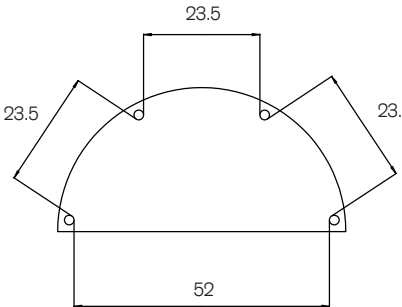

Distance between legs on Kite and Versatilis tables.

60" x 30" (59" x 29½") Rectangle

60" x 30" (59" x 29½") Rectangle

Kite

60" x 30" (59" x 29½") Semi-Circle

60" x 30" (59" x 29½") Wave top table

52" x 26" (51½" x 25¾") Rectangle

52" (51½") 'D' end

42" (41¼") Mini Mobile

34" (33½") Mini Mobile