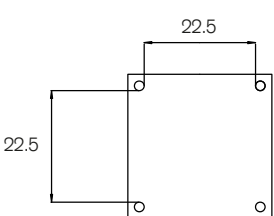

Distance between legs on Kite and Versatilis tables.

60" x 30" (59" x 29½") Rectangle

60" x 30" (59" x 29½") Rectangle

Kite

60" x 30" (59" x 29½") Semi-Circle

60" x 30" (59" x 29½") Wave top table

52" x 26" (51½" x 25¾") Rectangle

52" (51½") 'D' end

42" (41¼") Mini Mobile

34" (33½") Mini Mobile