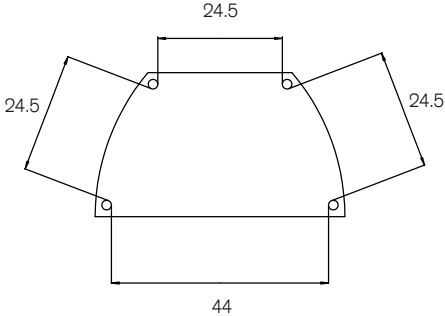

Distance between legs on Kite and Versatilis tables.

60" x 30" (59" x 29½") Rectangle

60" x 30" (59" x 29½") Rectangle

Kite

60" x 30" (59" x 29½") Semi-Circle

60" x 30" (59" x 29½") Wave top table

52" x 26" (51½" x 25¾") Rectangle

52" (51½") 'D' end

42" (41¼") Mini Mobile

34" (33½") Mini Mobile