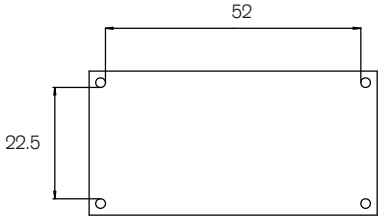

Distance between legs on Kite and Versatilis tables.

60" x 30" (59" x 29½") Rectangle

60" x 30" (59" x 29½") Rectangle

Kite

60" x 30" (59" x 29½") Semi-Circle

60" x 30" (59" x 29½") Wave top table

52" x 26" (51½" x 25¾") Rectangle

52" (51½") 'D' end

42" (41¼") Mini Mobile

34" (33½") Mini Mobile