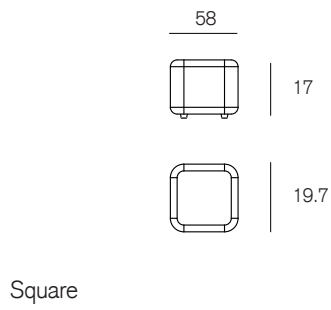

Materials

Frame: Plywood, high quality foam upholstered in fabric
Legs: Propylene glides
Linking Device: Lacquered steel

Codes

| | |
|--------|--------------------|
| SNS/B | Basic |
| SNS/C | Corner |
| SNS/SQ | Square |
| SNS/3S | 3 seater Rectangle |
| SNS/2S | 2 seater Rectangle |
| SNS/LC | Low Circle |
| SNS/HC | High Circle |

Dimensions

Fabric options

Camira — Blazer
Gabriel — Europost 2
Morbern — Maverick
CF Stinson — Fuse 2.0
Mayer — Hexagon
Maharam — Facet

Shipping dimensions

| Product type | Height | Width | Depth | Weight |
|--------------------------------|---------------|--------------|--------------|---------------|
| Muzo Signs Modular High Circle | 26" | 32.5" | 32.5" | 38 lbs |
| Muzo Signs Modular 3 Seater | 18" | 60" | 21" | 53 lbs |
| Muzo Signs Modular 2 Seater | 18" | 41" | 21" | 36 lbs |
| Muzo Signs Modular Low Circle | 18" | 32.5" | 32.5" | 34 lbs |
| Muzo Signs Modular Basic | 18" | 59" | 43" | 61 lbs |
| Muzo Signs Modular Corner | 18" | 41" | 41" | 32 lbs |
| Muzo Signs Modular Square | 18" | 21" | 21" | 20 lbs |