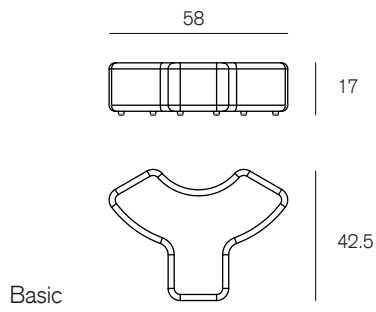

Materials

Frame: Plywood, high quality foam upholstered in fabric
Legs: Propylene glides
Linking Device: Lacquered steel

Codes

| | |
|--------|--------------------|
| SNS/B | Basic |
| SNS/C | Corner |
| SNS/SQ | Square |
| SNS/3S | 3 seater Rectangle |
| SNS/2S | 2 seater Rectangle |
| SNS/LC | Low Circle |
| SNS/HC | High Circle |

Dimensions

Fabric options

Camira — Blazer
Gabriel — Europost 2
Morbern — Maverick
CF Stinson — Fuse 2.0
Mayer — Hexagon
Maharam — Facet

Shipping dimensions

| Product type | Height | Width | Depth | Weight |
|--------------------------------|---------------|--------------|--------------|---------------|
| Muzo Signs Modular High Circle | 26" | 32.5" | 32.5" | 38 lbs |
| Muzo Signs Modular 3 Seater | 18" | 60" | 21" | 53 lbs |
| Muzo Signs Modular 2 Seater | 18" | 41" | 21" | 36 lbs |
| Muzo Signs Modular Low Circle | 18" | 32.5" | 32.5" | 34 lbs |
| Muzo Signs Modular Basic | 18" | 59" | 43" | 61 lbs |
| Muzo Signs Modular Corner | 18" | 41" | 41" | 32 lbs |
| Muzo Signs Modular Square | 18" | 21" | 21" | 20 lbs |