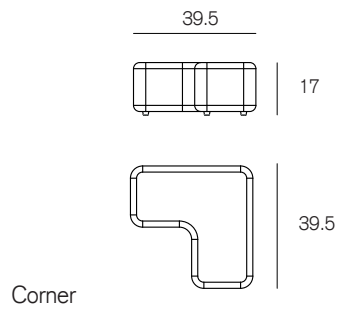

Materials

Frame: Plywood, high quality foam upholstered in fabric
Legs: Propylene glides
Linking Device: Lacquered steel

Codes

| | |
|--------|--------------------|
| SNS/B | Basic |
| SNS/C | Corner |
| SNS/SQ | Square |
| SNS/3S | 3 seater Rectangle |
| SNS/2S | 2 seater Rectangle |
| SNS/LC | Low Circle |
| SNS/HC | High Circle |

Dimensions

Fabric options

Camira — Blazer
Gabriel — Europost 2
Morbern — Maverick
CF Stinson — Fuse 2.0
Mayer — Hexagon
Maharam — Facet

Shipping dimensions

| Product type | Height | Width | Depth | Weight |
|--------------------------------|---------------|--------------|--------------|---------------|
| Muzo Signs Modular High Circle | 26" | 32.5" | 32.5" | 38 lbs |
| Muzo Signs Modular 3 Seater | 18" | 60" | 21" | 53 lbs |
| Muzo Signs Modular 2 Seater | 18" | 41" | 21" | 36 lbs |
| Muzo Signs Modular Low Circle | 18" | 32.5" | 32.5" | 34 lbs |
| Muzo Signs Modular Basic | 18" | 59" | 43" | 61 lbs |
| Muzo Signs Modular Corner | 18" | 41" | 41" | 32 lbs |
| Muzo Signs Modular Square | 18" | 21" | 21" | 20 lbs |