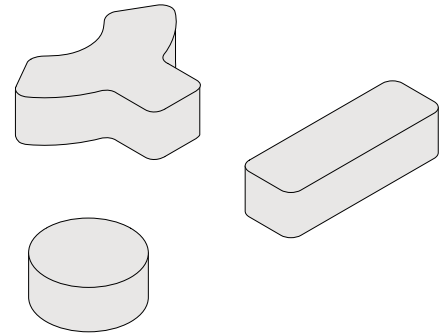

Materials

Frame: Plywood, high quality foam upholstered in fabric
Legs: Propylene glides
Linking Device: Lacquered steel

Codes

| | |
|--------|--------------------|
| SNS/B | Basic |
| SNS/C | Corner |
| SNS/SQ | Square |
| SNS/3S | 3 seater Rectangle |
| SNS/2S | 2 seater Rectangle |
| SNS/LC | Low Circle |
| SNS/HC | High Circle |

Dimensions

Fabric options

Camira — Blazer
Gabriel — Europost 2
Morbern — Maverick
CF Stinson — Fuse 2.0
Mayer — Hexagon
Maharam — Facet

Shipping dimensions

| Product type | Height | Width | Depth | Weight |
|--------------------------------|---------------|--------------|--------------|---------------|
| Muzo Signs Modular High Circle | 26" | 32.5" | 32.5" | 38 lbs |
| Muzo Signs Modular 3 Seater | 18" | 60" | 21" | 53 lbs |
| Muzo Signs Modular 2 Seater | 18" | 41" | 21" | 36 lbs |
| Muzo Signs Modular Low Circle | 18" | 32.5" | 32.5" | 34 lbs |
| Muzo Signs Modular Basic | 18" | 59" | 43" | 61 lbs |
| Muzo Signs Modular Corner | 18" | 41" | 41" | 32 lbs |
| Muzo Signs Modular Square | 18" | 21" | 21" | 20 lbs |