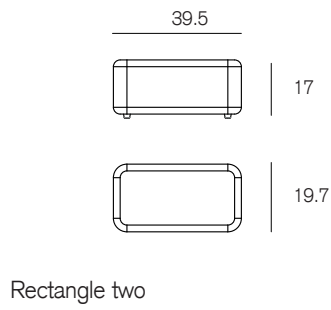

Materials

Frame: Plywood, high quality foam upholstered in fabric
Legs: Propylene glides
Linking Device: Lacquered steel

Codes

| | |
|--------|--------------------|
| SNS/B | Basic |
| SNS/C | Corner |
| SNS/SQ | Square |
| SNS/3S | 3 seater Rectangle |
| SNS/2S | 2 seater Rectangle |
| SNS/LC | Low Circle |
| SNS/HC | High Circle |

Dimensions

Fabric options

Camira — Blazer
Gabriel — Europost 2
Morbern — Maverick
CF Stinson — Fuse 2.0
Mayer — Hexagon
Maharam — Facet

Shipping dimensions

| Product type | Height | Width | Depth | Weight |
|--------------------------------|---------------|--------------|--------------|---------------|
| Muzo Signs Modular High Circle | 26" | 32.5" | 32.5" | 38 lbs |
| Muzo Signs Modular 3 Seater | 18" | 60" | 21" | 53 lbs |
| Muzo Signs Modular 2 Seater | 18" | 41" | 21" | 36 lbs |
| Muzo Signs Modular Low Circle | 18" | 32.5" | 32.5" | 34 lbs |
| Muzo Signs Modular Basic | 18" | 59" | 43" | 61 lbs |
| Muzo Signs Modular Corner | 18" | 41" | 41" | 32 lbs |
| Muzo Signs Modular Square | 18" | 21" | 21" | 20 lbs |