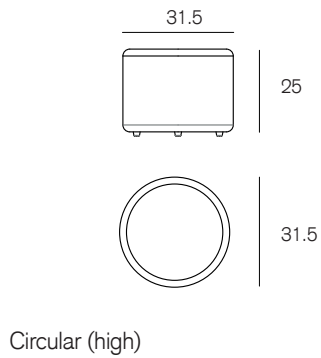

Materials

Frame: Plywood, high quality foam upholstered in fabric
Legs: Propylene glides
Linking Device: Lacquered steel

Codes

| | |
|--------|--------------------|
| SNS/B | Basic |
| SNS/C | Corner |
| SNS/SQ | Square |
| SNS/3S | 3 seater Rectangle |
| SNS/2S | 2 seater Rectangle |
| SNS/LC | Low Circle |
| SNS/HC | High Circle |

Dimensions

Fabric options

Camira — Blazer
Gabriel — Europost 2
Morbern — Maverick
CF Stinson — Fuse 2.0
Mayer — Hexagon
Maharam — Facet

Shipping dimensions

| Product type | Height | Width | Depth | Weight |
|--------------------------------|---------------|--------------|--------------|---------------|
| Muzo Signs Modular High Circle | 26" | 32.5" | 32.5" | 38 lbs |
| Muzo Signs Modular 3 Seater | 18" | 60" | 21" | 53 lbs |
| Muzo Signs Modular 2 Seater | 18" | 41" | 21" | 36 lbs |
| Muzo Signs Modular Low Circle | 18" | 32.5" | 32.5" | 34 lbs |
| Muzo Signs Modular Basic | 18" | 59" | 43" | 61 lbs |
| Muzo Signs Modular Corner | 18" | 41" | 41" | 32 lbs |
| Muzo Signs Modular Square | 18" | 21" | 21" | 20 lbs |