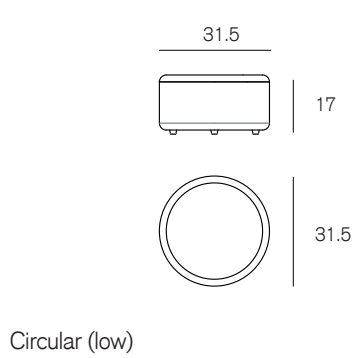

Materials

Frame: Plywood, high quality foam upholstered in fabric
Legs: Propylene glides
Linking Device: Lacquered steel

Codes

| | |
|--------|--------------------|
| SNS/B | Basic |
| SNS/C | Corner |
| SNS/SQ | Square |
| SNS/3S | 3 seater Rectangle |
| SNS/2S | 2 seater Rectangle |
| SNS/LC | Low Circle |
| SNS/HC | High Circle |

Dimensions

Fabric options

Camira — Blazer
Gabriel — Europost 2
Morbern — Maverick
CF Stinson — Fuse 2.0
Mayer — Hexagon
Maharam — Facet

Shipping dimensions

| Product type | Height | Width | Depth | Weight |
|--------------------------------|---------------|--------------|--------------|---------------|
| Muzo Signs Modular High Circle | 26" | 32.5" | 32.5" | 38 lbs |
| Muzo Signs Modular 3 Seater | 18" | 60" | 21" | 53 lbs |
| Muzo Signs Modular 2 Seater | 18" | 41" | 21" | 36 lbs |
| Muzo Signs Modular Low Circle | 18" | 32.5" | 32.5" | 34 lbs |
| Muzo Signs Modular Basic | 18" | 59" | 43" | 61 lbs |
| Muzo Signs Modular Corner | 18" | 41" | 41" | 32 lbs |
| Muzo Signs Modular Square | 18" | 21" | 21" | 20 lbs |