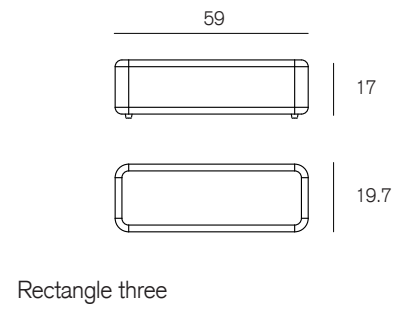

Materials

Frame: Plywood, high quality foam upholstered in fabric
Legs: Propylene glides
Linking Device: Lacquered steel

Codes

| | |
|--------|--------------------|
| SNS/B | Basic |
| SNS/C | Corner |
| SNS/SQ | Square |
| SNS/3S | 3 seater Rectangle |
| SNS/2S | 2 seater Rectangle |
| SNS/LC | Low Circle |
| SNS/HC | High Circle |

Dimensions

Fabric options

Camira — Blazer
Gabriel — Europost 2
Morbern — Maverick
CF Stinson — Fuse 2.0
Mayer — Hexagon
Maharam — Facet

Shipping dimensions

| Product type | Height | Width | Depth | Weight |
|--------------------------------|---------------|--------------|--------------|---------------|
| Muzo Signs Modular High Circle | 26" | 32.5" | 32.5" | 38 lbs |
| Muzo Signs Modular 3 Seater | 18" | 60" | 21" | 53 lbs |
| Muzo Signs Modular 2 Seater | 18" | 41" | 21" | 36 lbs |
| Muzo Signs Modular Low Circle | 18" | 32.5" | 32.5" | 34 lbs |
| Muzo Signs Modular Basic | 18" | 59" | 43" | 61 lbs |
| Muzo Signs Modular Corner | 18" | 41" | 41" | 32 lbs |
| Muzo Signs Modular Square | 18" | 21" | 21" | 20 lbs |