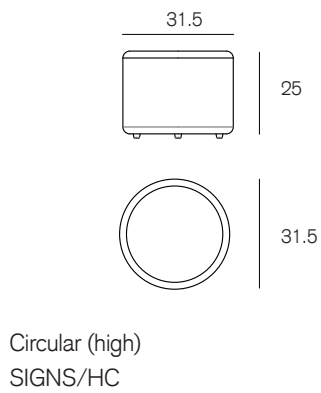

Kvadrat: Steelcut 2, Steelcut Trio 2

Codes

SIGNS/B	Basic
SIGNS/C	Corner
SIGNS/SQ	Square
SIGNS/3S	3 seater Rectangle
SIGNS/2S	2 seater Rectangle
SIGNS/LC	Low Circle
SIGNS/HC	High Circle

Dimensions

Fabric colors

Source: www.gabriel.dk/en/fabrics/colourscale/Europost-2/30853/colour/37054

Shipping dimensions

Product type	Height	Width	Depth	Weight
Muzo Signs Modular High Circle	26"	32.5"	32.5"	38 lbs
Muzo Signs Modular 3 Seater	18"	60"	21"	53 lbs
Muzo Signs Modular 2 Seater	18"	41"	21"	36 lbs
Muzo Signs Modular Low Circle	18"	32.5"	32.5"	34 lbs
Muzo Signs Modular Basic	18"	59"	43"	61 lbs
Muzo Signs Modular Corner	18"	41"	41"	32 lbs
Muzo Signs Modular Square	18"	21"	21"	20 lbs