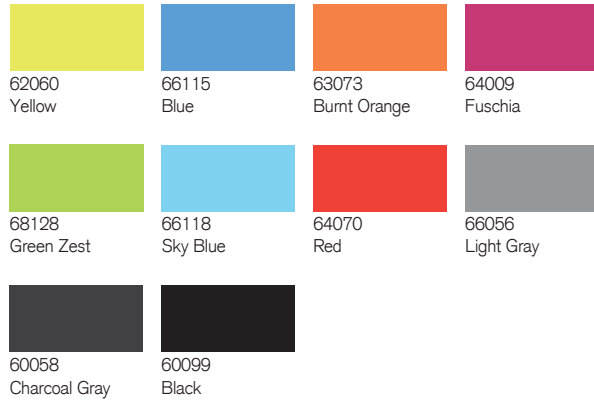

Kvadrat: Steelcut 2, Steelcut Trio 2

Codes

SIGNS/B	Basic
SIGNS/C	Corner
SIGNS/SQ	Square
SIGNS/3S	3 seater Rectangle
SIGNS/2S	2 seater Rectangle
SIGNS/LC	Low Circle
SIGNS/HC	High Circle

Dimensions

Fabric colors