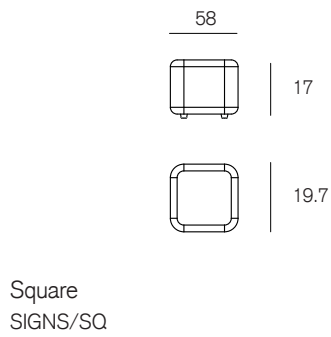

Kvadrat: Steelcut 2, Steelcut Trio 2

Codes

SIGNS/B	Basic
SIGNS/C	Corner
SIGNS/SQ	Square
SIGNS/3S	3 seater Rectangle
SIGNS/2S	2 seater Rectangle
SIGNS/LC	Low Circle
SIGNS/HC	High Circle

Dimensions

Fabric colors

Source: www.gabriel.dk/en/fabrics/colourscale/Europost-2/30853/colour/37054

Shipping dimensions

Product type	Height	Width	Depth	Weight
Muzo Signs Modular High Circle	26"	32.5"	32.5"	38 lbs
Muzo Signs Modular 3 Seater	18"	60"	21"	53 lbs
Muzo Signs Modular 2 Seater	18"	41"	21"	36 lbs
Muzo Signs Modular Low Circle	18"	32.5"	32.5"	34 lbs
Muzo Signs Modular Basic	18"	59"	43"	61 lbs
Muzo Signs Modular Corner	18"	41"	41"	32 lbs
Muzo Signs Modular Square	18"	21"	21"	20 lbs