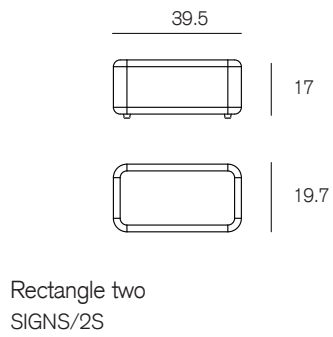

Kvadrat: Steelcut 2, Steelcut Trio 2

Codes

SIGNS/B	Basic
SIGNS/C	Corner
SIGNS/SQ	Square
SIGNS/3S	3 seater Rectangle
SIGNS/2S	2 seater Rectangle
SIGNS/LC	Low Circle
SIGNS/HC	High Circle

Dimensions

Fabric colors

Source: www.gabriel.dk/en/fabrics/colourscale/Europost-2/30853/colour/37054

Shipping dimensions

Product type	Height	Width	Depth	Weight
Muzo Signs Modular High Circle	26"	32.5"	32.5"	38 lbs
Muzo Signs Modular 3 Seater	18"	60"	21"	53 lbs
Muzo Signs Modular 2 Seater	18"	41"	21"	36 lbs
Muzo Signs Modular Low Circle	18"	32.5"	32.5"	34 lbs
Muzo Signs Modular Basic	18"	59"	43"	61 lbs
Muzo Signs Modular Corner	18"	41"	41"	32 lbs
Muzo Signs Modular Square	18"	21"	21"	20 lbs