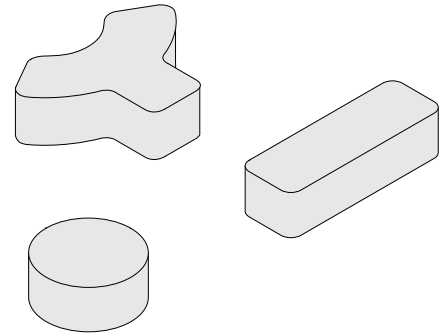

Materials

Frame: Plywood, high quality foam upholstered in fabric
Legs: Lacquered oak
Linking Device: Lacquered steel

Popular fabrics

Gabriel: Fame, Breeze Fusion, Europost 2

Fidivi: Maya, Laser J, Class, Garda

Kvadrat: Steelcut 2, Steelcut Trio 2

Codes

SIGNS/B	Basic
SIGNS/C	Corner
SIGNS/SQ	Square
SIGNS/3S	3 seater Rectangle
SIGNS/2S	2 seater Rectangle
SIGNS/LC	Low Circle
SIGNS/HC	High Circle

Dimensions

Fabric colors

Source: www.gabriel.dk/en/fabrics/colourscale/Europost-2/30853/colour/37054

Shipping dimensions

Product type	Height	Width	Depth	Weight
Muzo Signs Modular High Circle	26"	32.5"	32.5"	38 lbs
Muzo Signs Modular 3 Seater	18"	60"	21"	53 lbs
Muzo Signs Modular 2 Seater	18"	41"	21"	36 lbs
Muzo Signs Modular Low Circle	18"	32.5"	32.5"	34 lbs
Muzo Signs Modular Basic	18"	59"	43"	61 lbs
Muzo Signs Modular Corner	18"	41"	41"	32 lbs
Muzo Signs Modular Square	18"	21"	21"	20 lbs