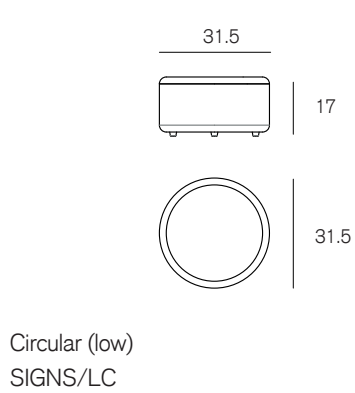

Kvadrat: Steelcut 2, Steelcut Trio 2

Codes

SIGNS/B	Basic
SIGNS/C	Corner
SIGNS/SQ	Square
SIGNS/3S	3 seater Rectangle
SIGNS/2S	2 seater Rectangle
SIGNS/LC	Low Circle
SIGNS/HC	High Circle

Dimensions

Fabric colors

Source: www.gabriel.dk/en/fabrics/colourscale/Europost-2/30853/colour/37054

Shipping dimensions

Product type	Height	Width	Depth	Weight
Muzo Signs Modular High Circle	26"	32.5"	32.5"	38 lbs
Muzo Signs Modular 3 Seater	18"	60"	21"	53 lbs
Muzo Signs Modular 2 Seater	18"	41"	21"	36 lbs
Muzo Signs Modular Low Circle	18"	32.5"	32.5"	34 lbs
Muzo Signs Modular Basic	18"	59"	43"	61 lbs
Muzo Signs Modular Corner	18"	41"	41"	32 lbs
Muzo Signs Modular Square	18"	21"	21"	20 lbs