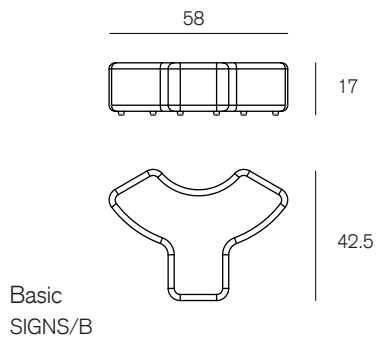

Kvadrat: Steelcut 2, Steelcut Trio 2

Codes

SIGNS/B	Basic
SIGNS/C	Corner
SIGNS/SQ	Square
SIGNS/3S	3 seater Rectangle
SIGNS/2S	2 seater Rectangle
SIGNS/LC	Low Circle
SIGNS/HC	High Circle

Dimensions

Fabric colors

Source: www.gabriel.dk/en/fabrics/colourscale/Europost-2/30853/colour/37054

Shipping dimensions

Product type	Height	Width	Depth	Weight
Muzo Signs Modular High Circle	26"	32.5"	32.5"	38 lbs
Muzo Signs Modular 3 Seater	18"	60"	21"	53 lbs
Muzo Signs Modular 2 Seater	18"	41"	21"	36 lbs
Muzo Signs Modular Low Circle	18"	32.5"	32.5"	34 lbs
Muzo Signs Modular Basic	18"	59"	43"	61 lbs
Muzo Signs Modular Corner	18"	41"	41"	32 lbs
Muzo Signs Modular Square	18"	21"	21"	20 lbs