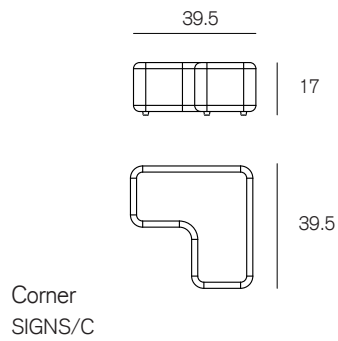

Kvadrat: Steelcut 2, Steelcut Trio 2

Codes

SIGNS/B	Basic
SIGNS/C	Corner
SIGNS/SQ	Square
SIGNS/3S	3 seater Rectangle
SIGNS/2S	2 seater Rectangle
SIGNS/LC	Low Circle
SIGNS/HC	High Circle

Dimensions

Fabric colors

Source: www.gabriel.dk/en/fabrics/colourscale/Europost-2/30853/colour/37054

Shipping dimensions

Product type	Height	Width	Depth	Weight
Muzo Signs Modular High Circle	26"	32.5"	32.5"	38 lbs
Muzo Signs Modular 3 Seater	18"	60"	21"	53 lbs
Muzo Signs Modular 2 Seater	18"	41"	21"	36 lbs
Muzo Signs Modular Low Circle	18"	32.5"	32.5"	34 lbs
Muzo Signs Modular Basic	18"	59"	43"	61 lbs
Muzo Signs Modular Corner	18"	41"	41"	32 lbs
Muzo Signs Modular Square	18"	21"	21"	20 lbs