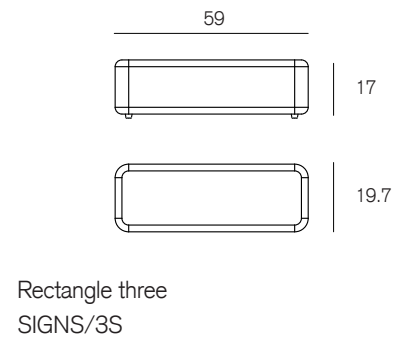

Kvadrat: Steelcut 2, Steelcut Trio 2

Codes

SIGNS/B	Basic
SIGNS/C	Corner
SIGNS/SQ	Square
SIGNS/3S	3 seater Rectangle
SIGNS/2S	2 seater Rectangle
SIGNS/LC	Low Circle
SIGNS/HC	High Circle

Dimensions

Fabric colors

Source: www.gabriel.dk/en/fabrics/colourscale/Europost-2/30853/colour/37054

Shipping dimensions

Product type	Height	Width	Depth	Weight
Muzo Signs Modular High Circle	26"	32.5"	32.5"	38 lbs
Muzo Signs Modular 3 Seater	18"	60"	21"	53 lbs
Muzo Signs Modular 2 Seater	18"	41"	21"	36 lbs
Muzo Signs Modular Low Circle	18"	32.5"	32.5"	34 lbs
Muzo Signs Modular Basic	18"	59"	43"	61 lbs
Muzo Signs Modular Corner	18"	41"	41"	32 lbs
Muzo Signs Modular Square	18"	21"	21"	20 lbs