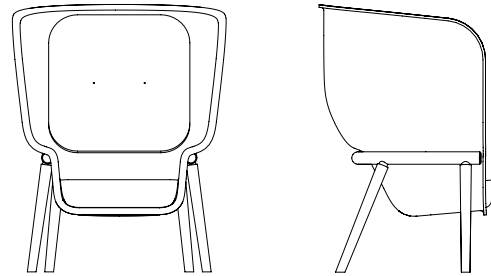

Frame: Steam bended ash

Shell: PET Felt

Felt gliders

High Resilience Foam

Code

M-Pod

Options

Customize frame color

When ordering a minimum of 5

M-Pods in the same design, the

color of the frame can be customized.

Finishes

Product dimensions

Product type	Height	Width	Depth	Seat Height	Seat Depth	Weight
M-Pod	51.5"	41"	33"	17.5"	19.5"	26.5 lbs

Packaging dimensions

Product type	Height	Width	Depth	Weight
M-Pod	53.5"	41.5"	33.5"	29 lbs

Contact info

Inquiries

hello@muzo-works.com

Purchase orders

sales@muzo-works.com

72 Hillside Drive, Drums,
PA 18222, USA