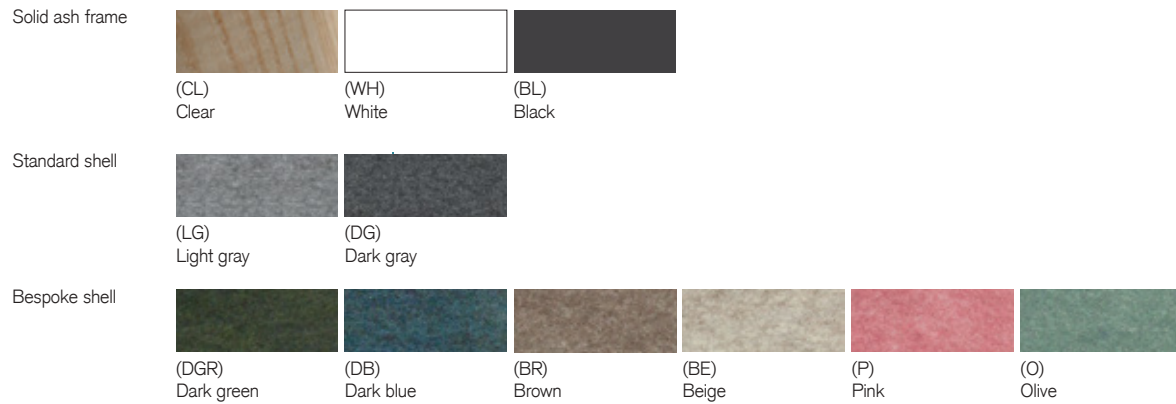

Finishes

Product dimensions

Product type	Height	Width	Depth	Seat Height	Seat Depth	Weight
M-Pod	51.5"	41"	33"	17.5"	19.5"	26.5 lbs

Packaging dimensions

Product type	Height	Width	Depth	Weight
M-Pod	53.5"	41.5"	33.5"	29 lbs