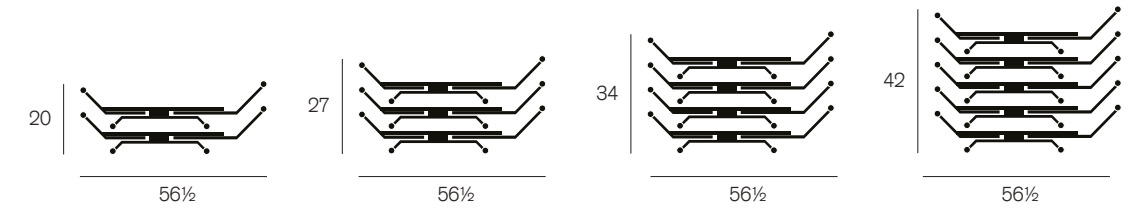

folded

650 Rectangle

table top

space between legs

folded

Nested dimensions

750 Kite

750 Rectangle

750 Square

750 Semi-circle

Table tops

Tier 1 laminate

Tier 2 laminate

Tier 3 laminate

Legs

Standard