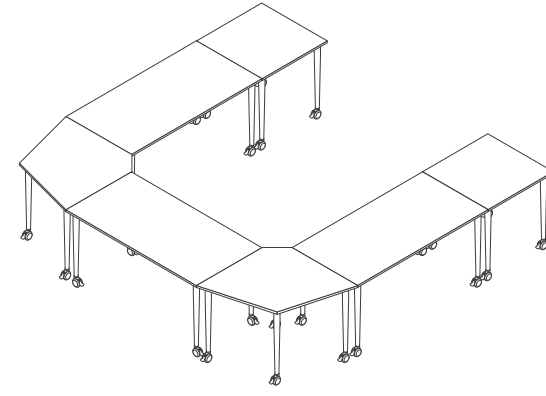

Possible uses and layouts