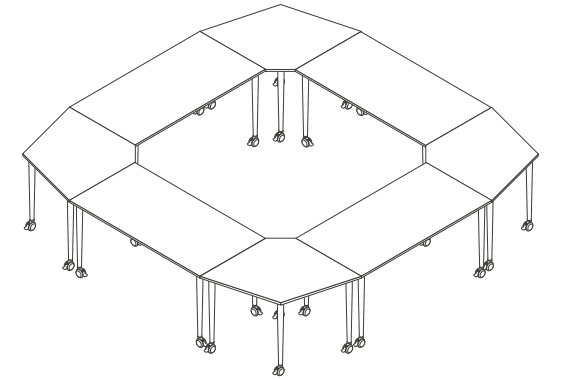

Possible uses and layouts