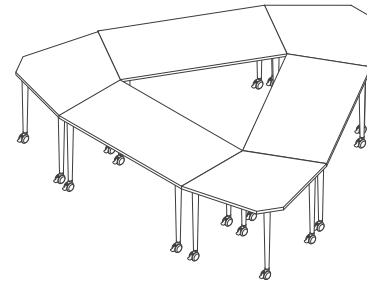

Possible uses and layouts