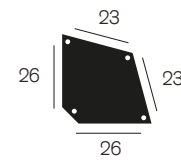

Dimensions

750 Kite

table top

space between legs

folded

750 Rectangle

table top

space between legs