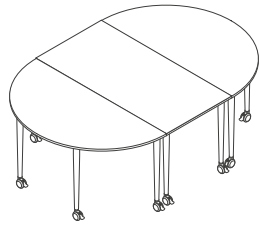

Possible uses and layouts