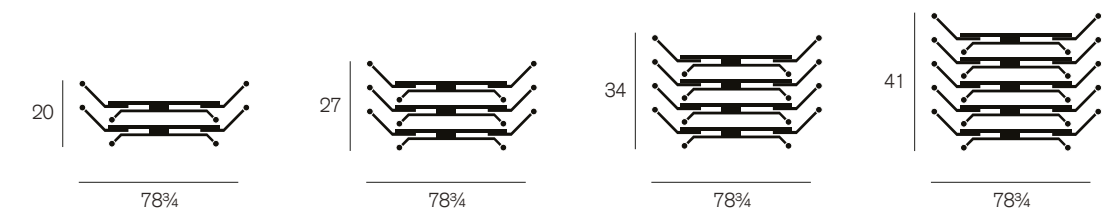

folded

650 Rectangle

table top

space between legs

folded

Nested dimensions

750 Kite

750 Rectangle

750 Square

750 Semi-circle

Table tops

Tier 1 laminate

Tier 2 laminate

Tier 3 laminate

Legs

Standard