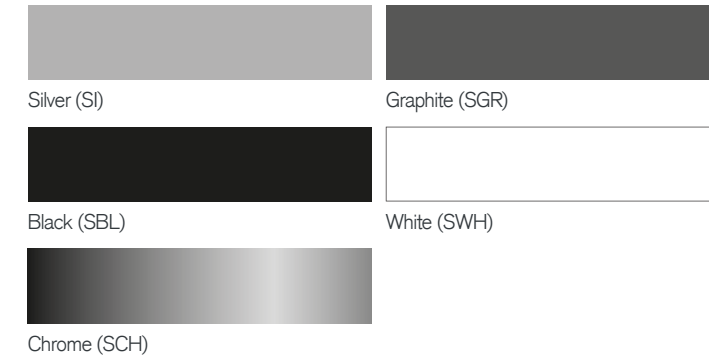

750 Square

750 Semi-circle

Table tops

Tier 1 laminate

Tier 2 laminate

Tier 3 laminate

Legs

Standard

Eco Colors

For more information visit muzo-works.com
or call us on (800) 670-2578.

muzo

360 Kiwanis Blvd,
West Hazleton, PA 18202

(800) 670-2578
sales@muzo-works.com

muzo-works.com