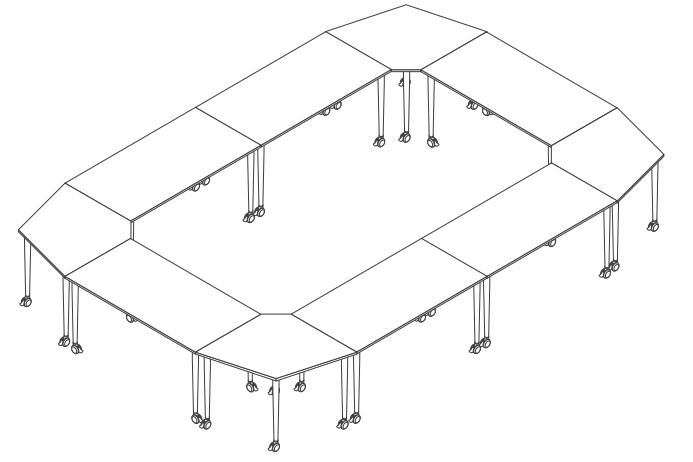

Possible uses and layouts