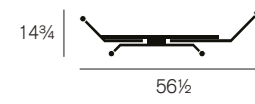

Dimensions

750 Kite

table top

space between legs

folded

750 Rectangle

table top

space between legs