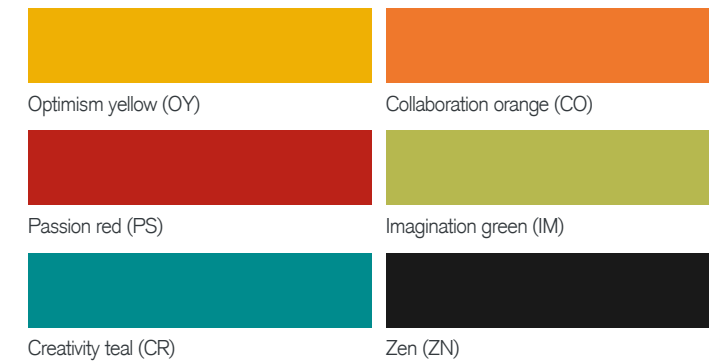

750 Square

750 Semi-circle

Table tops

Tier 1 laminate

Tier 2 laminate

Tier 3 laminate

Legs

Standard

Eco Colors

For more information visit muzo-works.com
or call us on (800) 670-2578.

muzo

360 Kiwanis Blvd,
West Hazleton, PA 18202

(800) 670-2578
sales@muzo-works.com

muzo-works.com