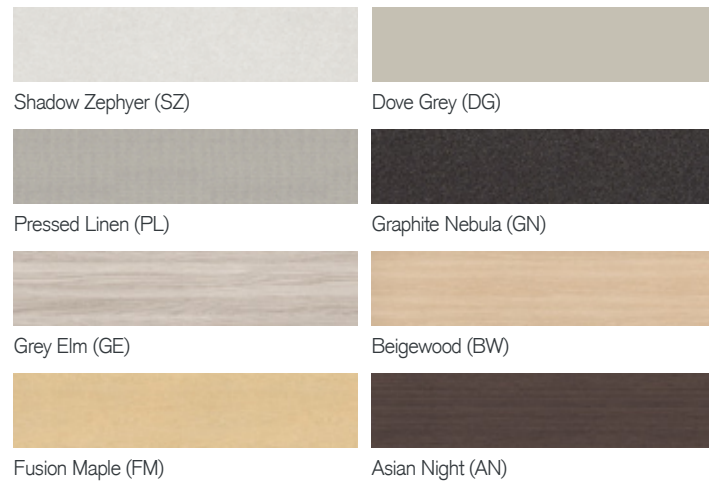

750 Square

750 Semi-circle

Table tops

Tier 1 laminate

Tier 2 laminate

Tier 3 laminate

Legs

Standard

Eco Colors

For more information visit muzo-works.com
or call us on (800) 670-2578.

muzo

360 Kiwanis Blvd,
West Hazleton, PA 18202

(800) 670-2578
sales@muzo-works.com

muzo-works.com