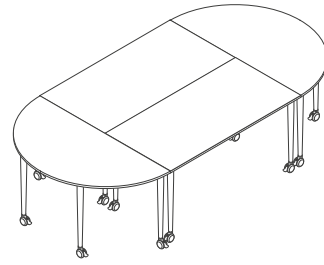

Possible uses and layouts