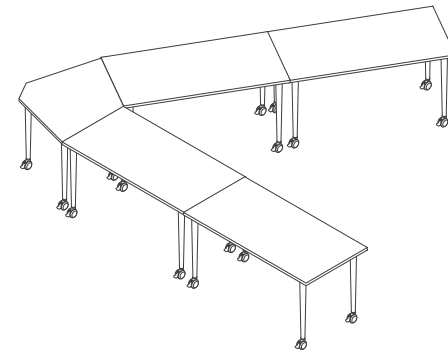

Possible uses and layouts