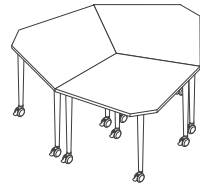

Nesting

Kite tables are easily folded, moved and nested allowing you to make the most of your available space.

Accessories

Modesty panel

Modesty panels can be fitted to all Kite tables and are available in matching finishes or in perforated steel. Modesty panels can be easily removed or added to tables at any

Power and data

A range of soft wired power and data units can be fitted to all Kite table systems.

Cable management

A range of cable management products can be used to neatly accommodate cables into the Kite table systems.

Possible uses and layouts

Wirelessly powered meetings

Higher Education

Meeting & Training

Classroom

Easy to fold and move

Simple nesting

Wirelessly powered gatherings

Dimensions

750 Kite

table top

space between legs

folded

750 Rectangle

table top

space between legs