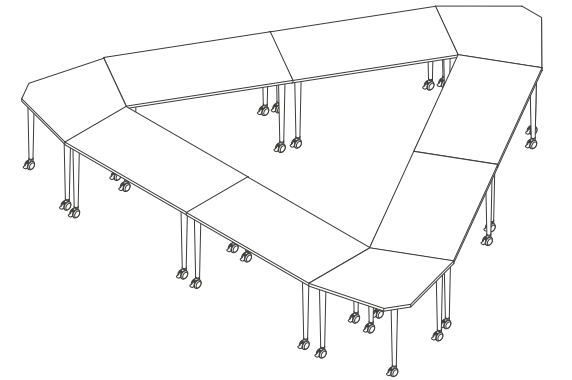

Possible uses and layouts