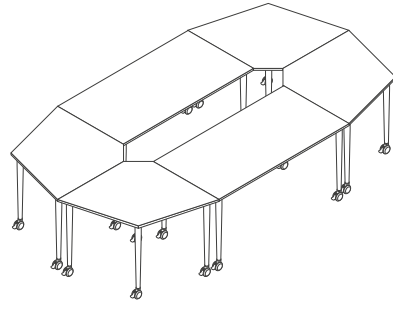

Possible uses and layouts