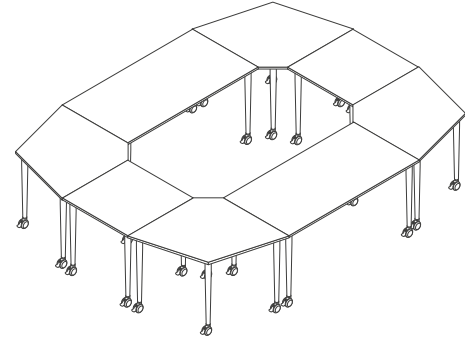

Possible uses and layouts