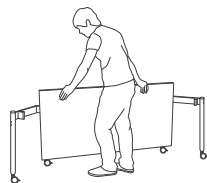

Learning

Performance points

Jewel caster

The caster ensures Kite can perform like fixed-frame tables when the breaks are engaged. The dual-locking mechanism prevents the wheels rolling and twisting.

Narrow profile when folded

When in transit, the tables can fit through narrow doorways or corridors.

Levelling

2 inch of levelling potential ensures the table-tops meet flush on uneven floors.

Inclusive usability

Kite tables can be quickly and easily assembled by one person - no heavy lifting and no need for a trolley