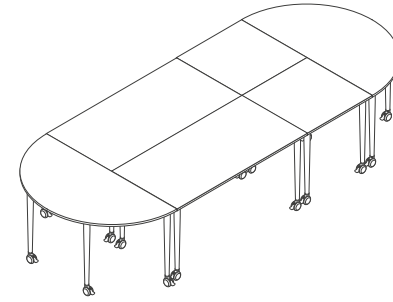

Possible uses and layouts