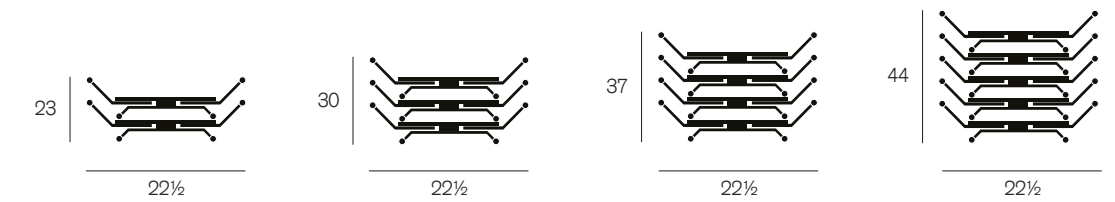

folded

650 Rectangle

table top

space between legs

folded

Nested dimensions

750 Kite

750 Rectangle

750 Square

750 Semi-circle

Table tops

Tier 1 laminate

Tier 2 laminate

Tier 3 laminate

Legs

Standard