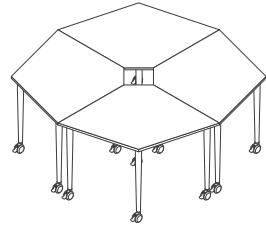

Possible uses and layouts