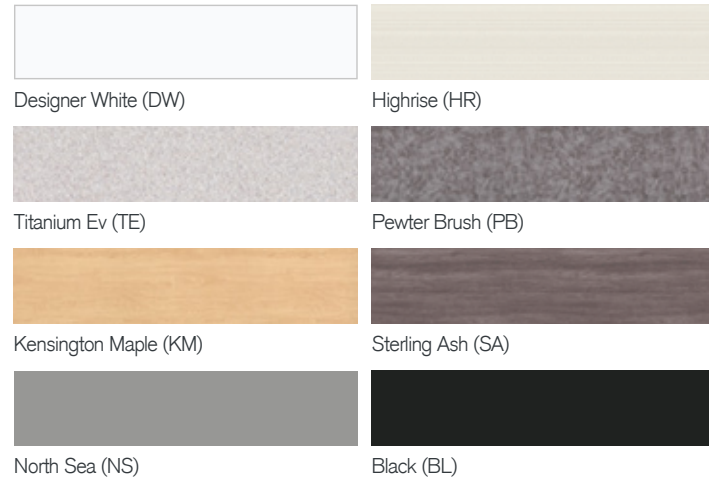

Table tops

Tier 1 laminate