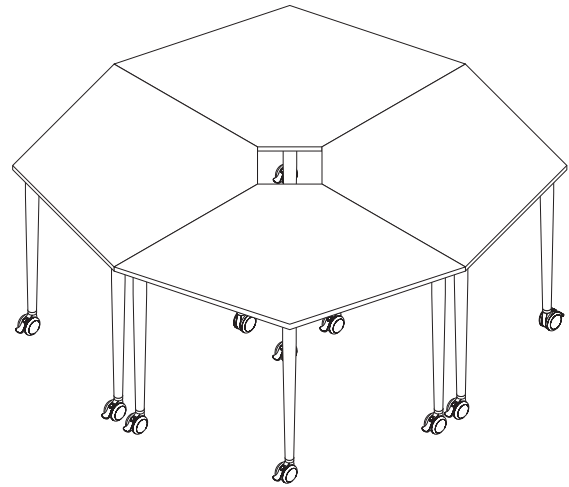

Materials

Table-top: Particle board substrate with laminate finish

Frame: Powder-coated steel

Legs: Powder-coated tubular steel

Caster: Rubber and plastic

Codes

KTK/75 Kite Shape

KTR/75150 59" x 29.5" Rectangle

KTS/7575 29.5" x 29.5" Square

KTSC/75150 59" x 29.5" Semi Circle

Casters

Kite features Jewel caster, a patent-pending caster which locks both the wheel and axis for maximum stability.

Dimensions

	Top	Space between table legs	Folded
<p>750 Kite</p> 			
<p>750 Rectangle</p> 			
<p>750 Square</p> 			
<p>750 Semi-circle</p> 			