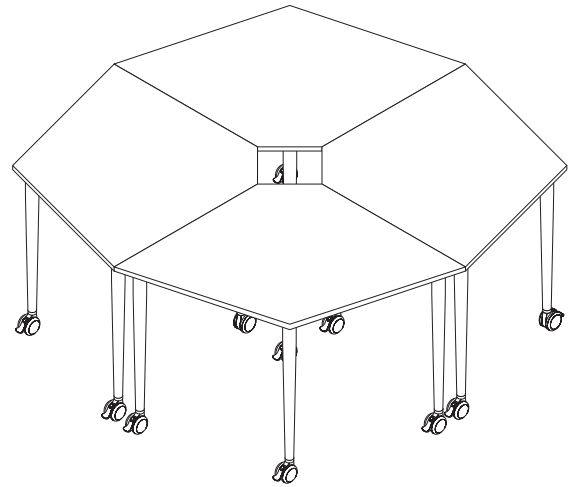

Materials

Table-top: Particle board substrate with laminate finish

Frame: Powder-coated steel

Legs: Powder-coated tubular steel

Caster: Rubber and plastic

Codes

KTK/75 Kite Shape

KTR/75150 59" x 29.5" Rectangle

KTS/7575 29.5" x 29.5" Square

KTSC/75150 59" x 29.5" Semi Circle

Casters

Kite features Jewel caster, a patent-pending caster which locks both the wheel and axis for maximum stability.

Dimensions

	Top	Space between table legs	Folded
<p>750 Kite</p> 			
<p>750 Rectangle</p> 			
<p>750 Square</p> 			
<p>750 Semi-circle</p> 			