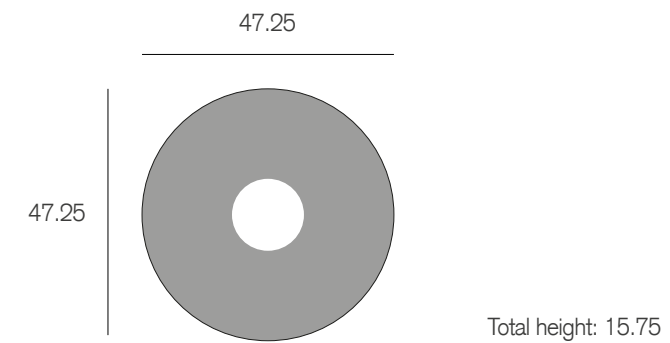

Fidivi: Maya, Laser J, Class,
Garda

Dimensions

For more information visit muzo-works.com
or call us on 570 788 0888.

muzo

72 Hillside Drive, Drums
PA 18222, USA

(570) 788 0888
sales@muzo-works.com

muzo-works.com