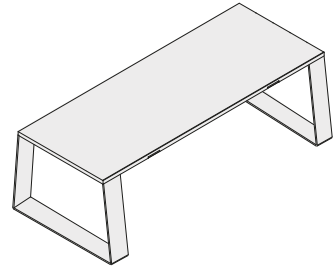

Full payment will still be required for orders cancelled after 7 days.

Materials

Frame: Powder-coated aluminum legs
Surface: Solid wood (bespoke available)

Code

BLOCK/S2/ 2 seater table
BLOCK/S4/ 4 seater table
BLOCK/S6/ 6 seater table
BLOCK/S8/ 8 seater table

Options

Bolt-down brackets
Outside and Inside use
Non-standard RAL colors

Product dimensions

Product type	Height	Width	Table depth	Overall Depth	Weight
BLOCK/S2/	29.5"	35.5"	27.5"	34.5"	60 lbs
BLOCK/S4/	29.5"	59"	27.5"	34.5"	82 lbs
BLOCK/S6/	29.5"	79"	27.5"	34.5"	100 lbs
BLOCK/S8/	29.5"	90.5"	27.5"	34.5"	111 lbs

Order cancellation permitted before product ships subject to \$75-100 re-stocking fee per product

Materials

Frame: Powder-coated aluminum legs
Surface: Solid wood (bespoke available)

Code

BLOCK/B/S1/ 1 seater bench
BLOCK/B/S2/ 2 seater bench
BLOCK/B/S3/ 3 seater bench
BLOCK/B/S4/ 4 seater bench