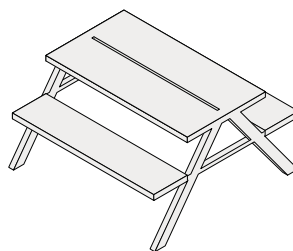

Indoor/outdoor table and bench

Product	Seats	Width x Depth x Height	Code	Price
Table	2 seater	35.5" x 28" x 29.5"	BLOCK/S2/	5574
Table	4 seater	59" x 28" x 29.5"	BLOCK/S4/	6436
Table	6 seater	79" x 28" x 29.5"	BLOCK/S6/	7094
Table	8 seater	90.5" x 28" x 29.5"	BLOCK/S8/	7448
Bench	1 seater	20" x 12" x 18"	BLOCK/B/S1/	2474
Bench	2 seater	43.5" x 12" x 18"	BLOCK/B/S2/	2782
Bench	3 seater	63" x 12" x 18"	BLOCK/B/S3/	2970
Bench	4 seater	75" x 12" x 18"	BLOCK/B/S4/	3160
End Bench	1 seater	20" x 12" x 18"	BLOCK/EB/S1/	1754
End Bench	2 seater	43.5" x 12" x 18"	BLOCK/EB/S2/	2418
End Bench	3 seater	63" x 12" x 18"	BLOCK/EB/S3/	2568
End Bench	4 seater	75" x 12" x 18"	BLOCK/EB/S4/	2742

Overall Dimensions

Various

Notes

Custom RAL color available

Links

[🔗 Finishes](#) [🔗 Contents](#)

A-frame

Indoor/outdoor bench