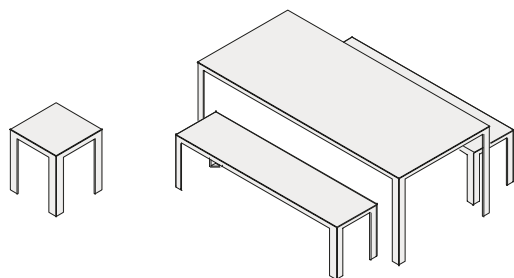

Product	Width x Depth x Height	Code	Price
Stool	20" x 18" x 29.5"	TALLTRI/STOOL	1608

Overall Dimensions

-

Notes

The Linear Bench with back rest has an overall height of 20"

Links

[🔗 Finishes](#) [🔗 Contents](#)

Angle

Indoor/outdoor table and bench

Product	Seats	Width x Depth x Height	Code	Price
Table	6 seater	71" x 35.5" x 29.5"	ANGLE/S6	POA
Table	8 seater	90.5" x 35.5" x 29.5"	ANGLE/S8	POA
Bench	3 seater	59" x 16" x 18"	ANGLE/BE3	POA
Bench	4 seater	79" x 16" x 18"	ANGLE/BE4	POA
Stool	1	16" x 16" x 18"	ANGLE/STOOL	1016