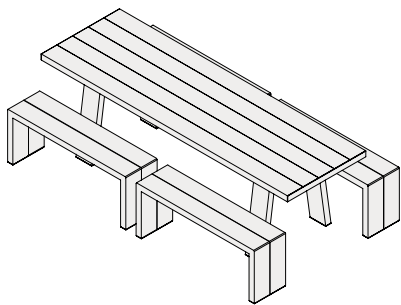

Product	Seats	Width x Depth x Height	Code	Price
Table	6 seater	63" x 30" x 29.5"	LINEAR/T6	6344
Bench	3 seater	51" x 12" x 18"	LINEAR/B3	2690
Back-bench	3 seater	51" x 12" x 18"	LINEAR/B3/BCK	4560
Tri-stool	1 seater	18" x 16" x 18"	TRI-STOOL	1206

Overall Dimensions

-

Notes

The Linear Bench with back rest has an overall height of 20"

Links

[🔗 Finishes](#) [🔗 Contents](#)

Trestle

Indoor/outdoor table and bench

Product	Seats	Width x Depth x Height	Code	Price
Table	8-12 seater	94.5" x 30" x 29.5"	TRESTLE/12	9200
Table	6 seater	63" x 30" x 29.5"	TRESTLE/6	7800
Bench	3 seater	63" x 12" x 18"	TRESTLE/B3	2800
Bench	2 seater	43.5" x 12" x 18"	TRESTLE/B2	2520