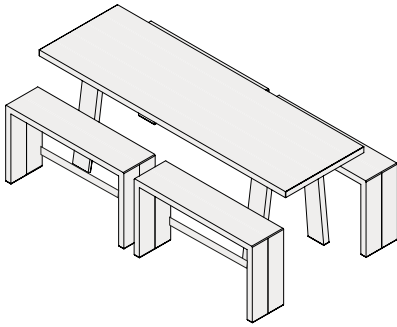

Ping-Pong

Indoor/outdoor table

Product	Width x Depth x Height	Code	Price
Outdoors	90.5" x 47" x 30"	PINGPONG/OUT	9600

Overall Dimensions

Various

Notes

Custom RAL color available

Links

Indoor/outdoor table and bench

Product	Seats	Width x Depth x Height	Code	Price
Table	6	63" x 36" x 41.5"	TALLTRESTLE/6	9140
Bench	3	63" x 12" x 29.5"	TALLTRESTLE/B3	5494
Table	8-12	94.5" x 36" x 41.5"	TALLTRESTLE/12	12080
Bench	2-3	43.5" x 12" x 29.5"	TALLTRESTLE/B2	5200