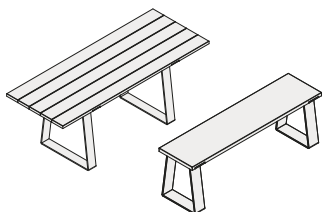

Edge

Indoor/outdoor table and bench

Product	Seats	Height x Width x Depth	Code	Price
Table	6 seater	29.5" x 63" x 27.5"	EDG/6TAB/	8080
Table	8 seater	29.5" x 79" x 27.5"	EDG/8TAB/	8848
Bench	3 seater	18" x 63" x 14"	EDG/3BEN/	2860
Bench	4 seater	18" x 79" x 14"	EDG/4BEN/	3124

Indoor/outdoor table and bench

Product	Seats	Width x Depth x Height	Code	Price
Table	2 seater	35.5" x 28" x 29.5"	BLOCK/S2/	5574
Table	4 seater	59" x 28" x 29.5"	BLOCK/S4/	6436
Table	6 seater	79" x 28" x 29.5"	BLOCK/S6/	7094
Table	8 seater	90.5" x 28" x 29.5"	BLOCK/S8/	7448
Bench	1 seater	20" x 12" x 18"	BLOCK/B/S1/	2474
Bench	2 seater	43.5" x 12" x 18"	BLOCK/B/S2/	2782
Bench	3 seater	63" x 12" x 18"	BLOCK/B/S3/	2970
Bench	4 seater	75" x 12" x 18"	BLOCK/B/S4/	3160
End Bench	1 seater	20" x 12" x 18"	BLOCK/EB/S1/	1754
End Bench	2 seater	43.5" x 12" x 18"	BLOCK/EB/S2/	2418
End Bench	3 seater	63" x 12" x 18"	BLOCK/EB/S3/	2568
End Bench	4 seater	75" x 12" x 18"	BLOCK/EB/S4/	2742