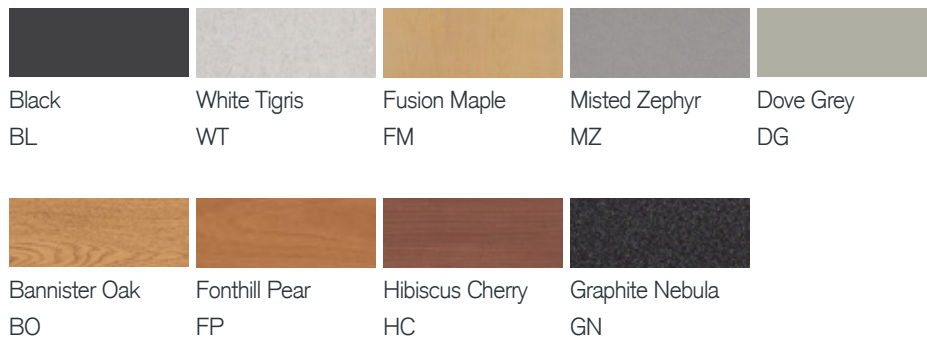

Table top finishes

Tier 1

Tier 2

Tier 3

Leg finishes

Powder coated