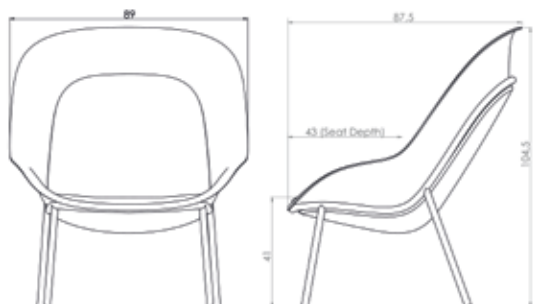

Nook

Lounge chair

NOOK/

Standard colors 2830

Bespoke frame color +60

Bespoke shell color +75

Min order of 30 units for the bespoke colors

Fabric Choices: