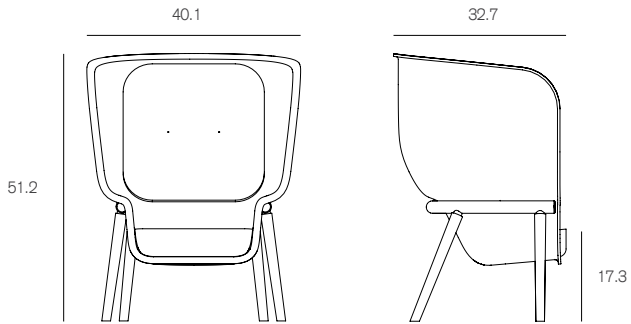

M-Pod

Privacy chair

MPOD/

Standard colors 5981

Bespoke shell color +125

Min order of 30 units for the bespoke colors

Fabric Choices:

Kvadrat - <https://kvadrat.dk/products>