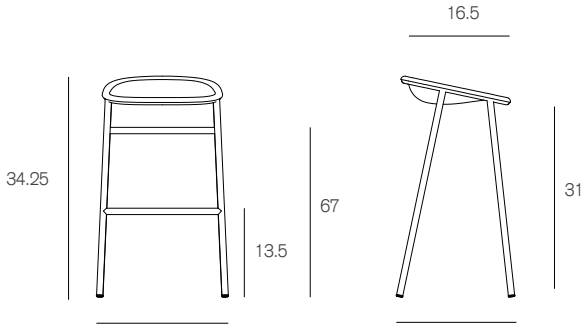

# LJ3

## Stool

LJ1/

Standard colors	498
-----------------	-----

Bespoke frame color	+60
---------------------	-----

Bespoke shell color	+75
---------------------	-----

Min order of 30 units for the bespoke colors

## Finishes

Standard frame

(WH) White  
(BL) Black

Bespoke frame

(R) Red  
(B) Blue  
(Y) Yellow

Standard shell

(LG) Light gray  
(DG) Dark gray

Bespoke shell