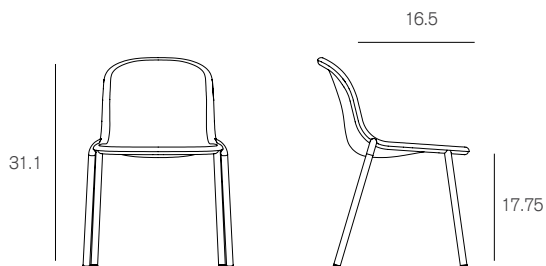

LJ2

Stacking chair

LJ1/

Standard colors 579

Bespoke frame color +60

Bespoke shell color +75

Min order of 30 units for the bespoke colors

Finishes

Standard frame

(WH)

White

(BL)

Black

Bespoke frame

(R)

Red