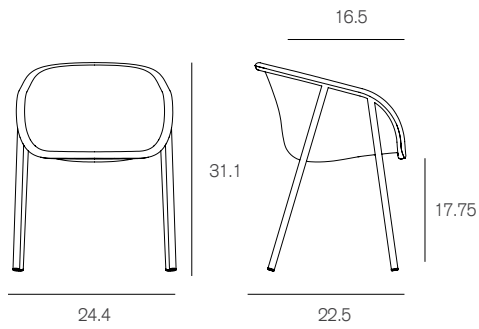

# LJ1

## Shell chair

LJ1/

Standard colors 630

Bespoke frame color +60

Bespoke shell color +75