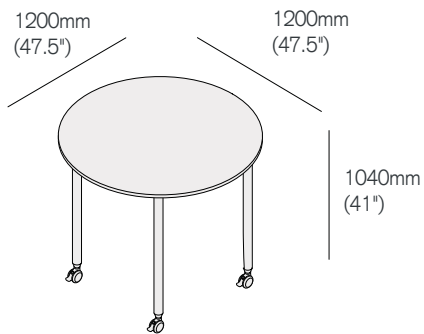

	Straight Silver Legs TVCT/105/SS	Straight Graphite Legs TVCT/105/SG
Tier 1 tops	1162	1162
Tier 2 tops	1276	1276
Tier 3 tops	1401	1401

Tall Versatilis

Large rectangle non-folding table

	Straight Silver Legs TVR/120150/SS	Straight Graphite Legs TVR/120150/SG
Tier 1 tops	1467	1467
Tier 2 tops	1572	1572
Tier 3 tops	1730	1730

Tall Versatilis

Large square non-folding table

	Straight Silver Legs TVS/120120/SS	Straight Graphite Legs TVS/120120/SG
Tier 1 tops	1366	1366
Tier 2 tops	1496	1496
Tier 3 tops	1646	1646

Tall Versatilis

Large circle non-folding table