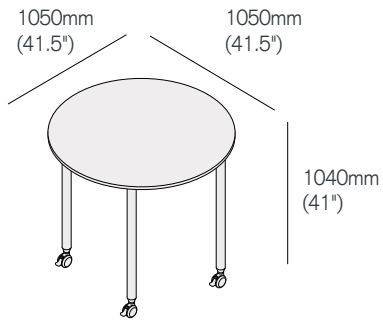

Tall Versatilis

750 rectangle non-folding table

	Straight Silver Legs TVR/75150/SS	Straight Graphite Legs TVR/75150/SG
Tier 1 tops	1227	1227
Tier 2 tops	1329	1329
Tier 3 tops	1482	1482

Tall Versatilis

750 square non-folding table

	Straight Silver Legs TVS/7575/SS	Straight Graphite Legs TVS/7575/SG
Tier 1 tops	1096	1096
Tier 2 tops	1185	1185
Tier 3 tops	1318	1318

Tall Versatilis

750 semi-circle non-folding table

	Straight Silver Legs TVSC/75150/SS	Straight Graphite Legs TVSC/75150/SG
Tier 1 tops	1333	1333
Tier 2 tops	1446	1446
Tier 3 tops	1608	1608

Tall Versatilis

1050 circle non-folding table

	Straight Silver Legs TVFC/105/SS	Straight Graphite Legs TVFC/105/SG
Tier 1 tops	1162	1162
Tier 2 tops	1276	1276
Tier 3 tops	1401	1401

Tall Versatilis

1050 crescent non-folding table

	Straight Silver Legs TVCT/105/SS	Straight Graphite Legs TVCT/105/SG
Tier 1 tops	1162	1162
Tier 2 tops	1276	1276
Tier 3 tops	1401	1401

Tall Versatilis

Large rectangle non-folding table

	Straight Silver Legs TVR/120150/SS	Straight Graphite Legs TVR/120150/SG
Tier 1 tops	1467	1467
Tier 2 tops	1572	1572
Tier 3 tops	1730	1730