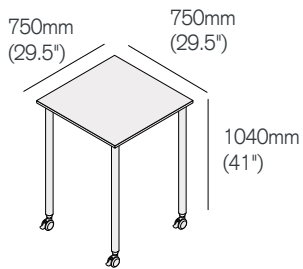

Tall Versatilis

750 rectangle non-folding table

	Straight Silver Legs TVR/75150/SS	Straight Graphite Legs TVR/75150/SG
Tier 1 tops	1227	1227
Tier 2 tops	1329	1329
Tier 3 tops	1482	1482

Tall Versatilis

750 square non-folding table

	Straight Silver Legs TVS/7575/SS	Straight Graphite Legs TVS/7575/SG
Tier 1 tops	1096	1096
Tier 2 tops	1185	1185
Tier 3 tops	1318	1318

Tall Versatilis

750 semi-circle non-folding table

	Straight Silver Legs TVSC/75150/SS	Straight Graphite Legs TVSC/75150/SG
Tier 1 tops	1333	1333
Tier 2 tops	1446	1446
Tier 3 tops	1608	1608