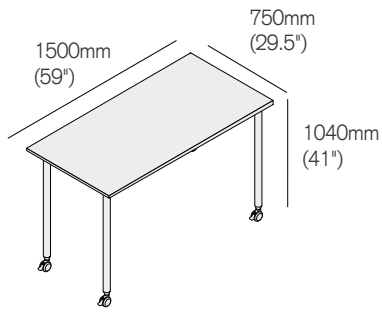

Tall Versatilis

750 rectangle non-folding table

	Straight Silver Legs TVR/75150/SS	Straight Graphite Legs TVR/75150/SG
Tier 1 tops	1227	1227
Tier 2 tops	1329	1329
Tier 3 tops	1482	1482

Tall Versatilis

750 square non-folding table

	Straight Silver Legs TVS/7575/SS	Straight Graphite Legs TVS/7575/SG
Tier 1 tops	1096	1096
Tier 2 tops	1185	1185
Tier 3 tops	1318	1318

Tall Versatilis

750 semi-circle non-folding table

	Straight Silver Legs TVSC/75150/SS	Straight Graphite Legs TVSC/75150/SG
Tier 1 tops	1333	1333
Tier 2 tops	1446	1446
Tier 3 tops	1608	1608