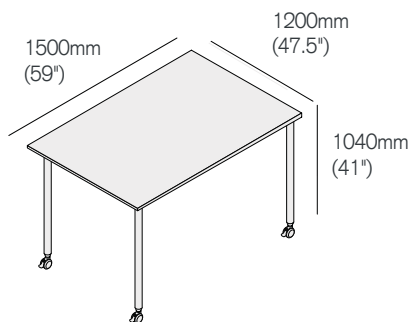

Tall Versatilis

1050 circle non-folding table

	Straight Silver Legs TVFC/105/SS	Straight Graphite Legs TVFC/105/SG
Tier 1 tops	1162	1162
Tier 2 tops	1276	1276
Tier 3 tops	1401	1401

Tall Versatilis

1050 crescent non-folding table

	Straight Silver Legs TVCT/105/SS	Straight Graphite Legs TVCT/105/SG
Tier 1 tops	1162	1162
Tier 2 tops	1276	1276
Tier 3 tops	1401	1401

Tall Versatilis

Large rectangle non-folding table

	Straight Silver Legs TVR/120150/SS	Straight Graphite Legs TVR/120150/SG
Tier 1 tops	1467	1467
Tier 2 tops	1572	1572
Tier 3 tops	1730	1730