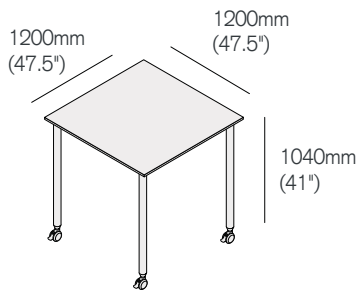

Tall Versatilis

Large square non-folding table