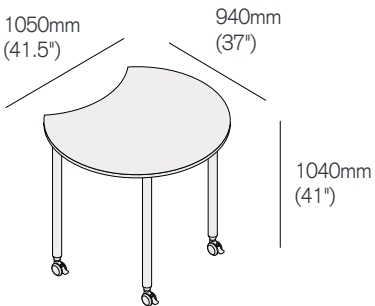

	Straight Silver Legs TVS/7575/SS	Straight Graphite Legs TVS/7575/SG
Tier 1 tops	1096	1096
Tier 2 tops	1185	1185
Tier 3 tops	1318	1318

Tall Versatilis

750 semi-circle non-folding table

	Straight Silver Legs TVSC/75150/SS	Straight Graphite Legs TVSC/75150/SG
Tier 1 tops	1333	1333
Tier 2 tops	1446	1446
Tier 3 tops	1608	1608

Tall Versatilis

1050 circle non-folding table

	Straight Silver Legs TVFC/105/SS	Straight Graphite Legs TVFC/105/SG
Tier 1 tops	1162	1162
Tier 2 tops	1276	1276
Tier 3 tops	1401	1401

Tall Versatilis

1050 crescent non-folding table

	Straight Silver Legs TVCT/105/SS	Straight Graphite Legs TVCT/105/SG
Tier 1 tops	1162	1162
Tier 2 tops	1276	1276
Tier 3 tops	1401	1401

Tall Versatilis

Large rectangle non-folding table

	Straight Silver Legs TVR/120150/SS	Straight Graphite Legs TVR/120150/SG
Tier 1 tops	1467	1467
Tier 2 tops	1572	1572
Tier 3 tops	1730	1730