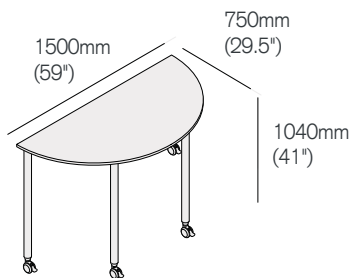

Tall Versatilis

750 rectangle non-folding table

	Straight Silver Legs TVR/75150/SS	Straight Graphite Legs TVR/75150/SG
Tier 1 tops	1227	1227
Tier 2 tops	1329	1329
Tier 3 tops	1482	1482

Tall Versatilis

750 square non-folding table

	Straight Silver Legs TVS/7575/SS	Straight Graphite Legs TVS/7575/SG
Tier 1 tops	1096	1096
Tier 2 tops	1185	1185
Tier 3 tops	1318	1318

Tall Versatilis

750 semi-circle non-folding table

	Straight Silver Legs TVSC/75150/SS	Straight Graphite Legs TVSC/75150/SG
Tier 1 tops	1333	1333
Tier 2 tops	1446	1446
Tier 3 tops	1608	1608