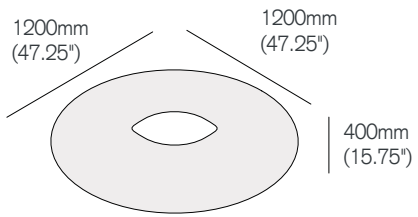

Giant Donut

Soft furnishing

One color
DONUT/

| | | |
|---------------|------|--|
| Fabric band 1 | — | |
| Fabric band 2 | 1237 | |
| Fabric band 3 | 1327 | |
| Fabric band 4 | 1459 | |
| COM | — | |