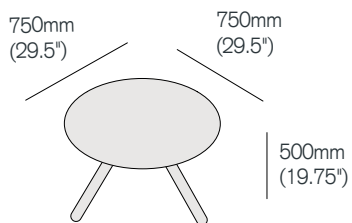

Daywalker

750 Coffee table

75DAY/

Standard top	1298	
Laminate top	1558	
RAL color base	+28	

Standard finish: table top MDF lacquered in white or black.
 Laminate table top: in white or black Formica compact laminate.
 Standard base: White (RAL 9003) or Black (RAL 9004).
 RAL color base: See page 00 for finishes

RAL color options for Daywalker, Space Chicken and Box Lounger

				
Ral 2008 Bright Red Orange	Ral 1018 Zinc Yellow	Ral 1001 Beige	Ral 6018 Yellow Green	Ral 6013 Reed Green
				
Ral 6019 Pastel Green	Ral 5022 Night Blue	Ral 5015 Sky Blue	Ral 5024 Pastel Blue	Ral 4010 Telemagenta
				
Ral 4009 Pastel Violet	Ral 3015 Light Pink	Ral 7043 Traffic Grey B	Ral 7004 Signal Grey	Ral 7035 Light Grey