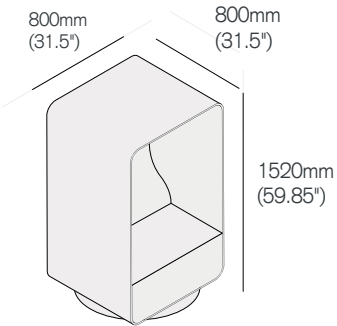

Box lounger

Acoustic lounge seat with metal base

BOX/METAL

Fabric band 2	4877
Fabric band 3	4982
Fabric band 4	5345
COM	4683
Removable seat	+120
Graphic wrap	POA

Box lounger

Acoustic lounge seat with swivel base