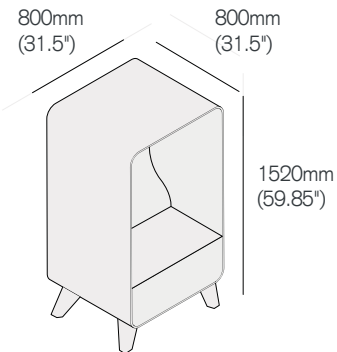

Box lounger

Acoustic lounge seat with wood legs