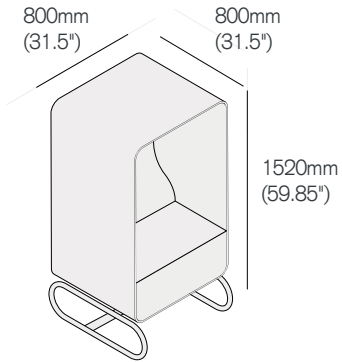

Box lounger

Acoustic lounge seat with metal base

BOX/METAL

Fabric band 2	4877
Fabric band 3	4982
Fabric band 4	5345
COM	4683
Removable seat	+120
Graphic wrap	POA

Box lounger

Acoustic lounge seat with swivel base