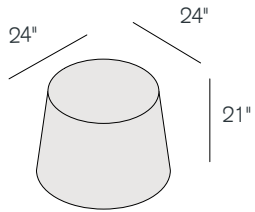

## Active seat

---

Sitting diameter: 15.5"

BOBOP/

1 FABRICS	1090	
2 FABRICS	1150	
COM	998	

Recommended fabrics: Landscape or Blazer by Camira.